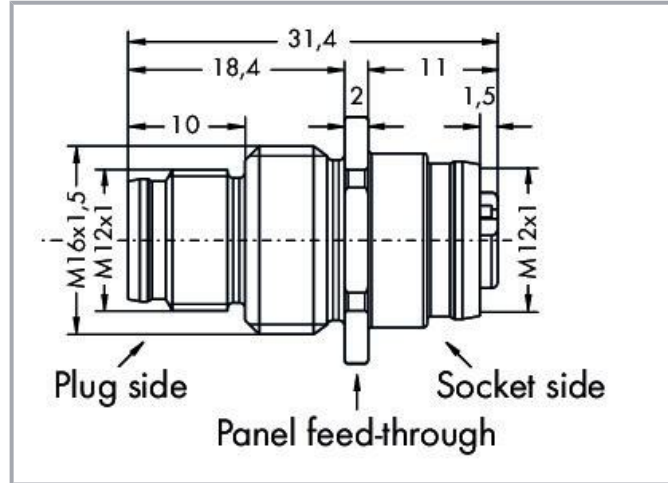

Subject to changes. Please also observe the further product documentation!

WAGO GmbH & Co. KG
Hansastr. 27
32423 Minden
Phone: +49571 887-0 | Fax: +49571 887-169
Email: info.de@wago.com | Web: www.wago.com

Do you have any questions about our products?
We are always happy to take your call at +49 (571) 887-44222.