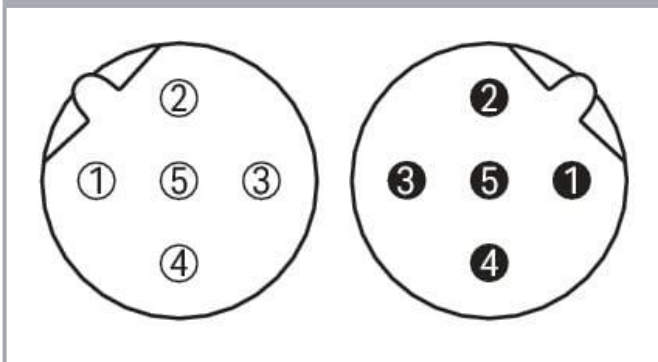

Subject to changes. Please also observe the further product documentation!

WAGO GmbH & Co. KG
Hansastr. 27
32423 Minden
Phone: +49571 887-0 | Fax: +49571 887-169
Email: info.de@wago.com | Web: www.wago.com

Do you have any questions about our products?
We are always happy to take your call at +49 (571) 887-44222.