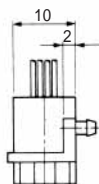

MODULAR CONNECTORS

CL 222 TM

TM6RA-144- *

CL No.	Part No.	RoHS
222-4474-0	TM6RA-144-35S-150M	YES

Color	L (mm)
Yellow	150
Green	150
Red	150
Black	150