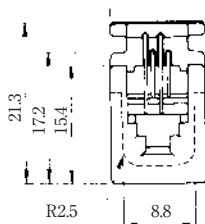

### ●TM1R-616B44-\*

CL No.	Part No.	RoHS
222-4465-0	TM1R-616B44-35S-150M	YES

Color	L (mm)
Yellow	150
Green	150
Red	150
Black	150

Note: Standard finish color is gray.

### ●TM1R-616P44-\*

CL No.	Part No.	RoHS
222-4466-2	TM1R-616P44-35S-150M	YES

Color	L (mm)
Yellow	150
Green	150
Red	150
Black	150

Note: Standard finish color is gray.