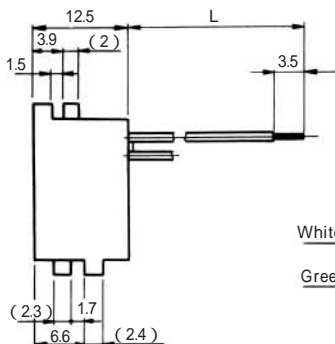

### ●TM2RGV-L62-\*

CL No.	Part No.	RoHS
222-4462-1	TM2RGV-L66-4S-150M	YES

Color	L (mm)
White	150
Yellow	150
Green	150
Red	150
Black	150
Blue	150

CL No.	Part No.	RoHS
222-4456-9	TM2RGV-L64-4S-150M	YES

Color	L (mm)
Yellow	150
Green	150
Red	150
Black	150

CL No.	Part No.	RoHS
222-4455-6	TM2RGV-L62-4S-150M	YES

Color	L (mm)
Green	150
Red	150

Note1: Standard finish color is dark brown. Note2: The drawing is shown sample of TM2RGV-L64-\*

# MODULAR CONNECTORS

CL 222 TM

TM1RV-647AF88- \*

CL No.	Part No.	RoHS
222-4454-3	TM1RV647AF88-35S-150M	YES

Color	L (mm)
Brown	150
White	150
Yellow	150
Green	150
Red	150
Black	150
Blue	150
Orange	150

Note: Standard color is warm gray.