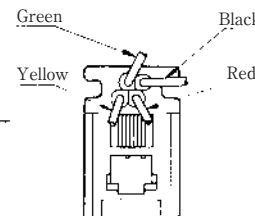

### ●TM1R-616B44-\*

CL No.	Part No.	RoHS
222-4465-0	TM1R-616B44-35S-150M	YES

Color	L (mm)
Yellow	150
Green	150
Red	150
Black	150

Note: Standard finish color is gray.

### ●TM1R-616P44-\*

CL No.	Part No.	RoHS
222-4466-2	TM1R-616P44-35S-150M	YES

Color	L (mm)
Yellow	150
Green	150
Red	150
Black	150

Note: Standard finish color is gray.