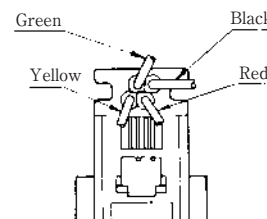

### ●TM1R-616B44-\*

CL No.	Part No.	RoHS
222-4465-0	TM1R-616B44-35S-150M	YES

Color	L (mm)
Yellow	150
Green	150
Red	150
Black	150

Note: Standard finish color is gray.