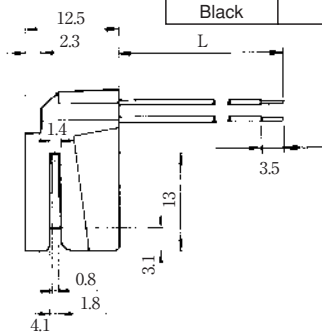

### ●TM1R-616B44-\*

CL No.	Part No.	RoHS
222-4465-0	TM1R-616B44-35S-150M	YES

Color	L (mm)
Yellow	150
Green	150
Red	150
Black	150

Note: Standard finish color is gray.

### ●TM1R-616P44-\*

CL No.	Part No.	RoHS
222-4466-2	TM1R-616P44-35S-150M	YES

Color	L (mm)
Yellow	150
Green	150
Red	150
Black	150

Note: Standard finish color is gray.