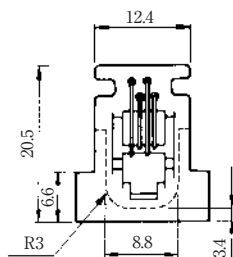

### ●TM1R-616B44-\*

CL No.	Part No.	RoHS
222-4465-0	TM1R-616B44-35S-150M	YES

Color	L (mm)
Yellow	150
Green	150
Red	150
Black	150

Note: Standard finish color is gray.