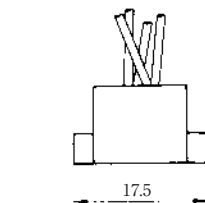

### ●TM1R-616B44-\*

CL No.	Part No.	RoHS
222-4465-0	TM1R-616B44-35S-150M	YES

Color	L (mm)
Yellow	150
Green	150
Red	150
Black	150

Note: Standard finish color is gray.