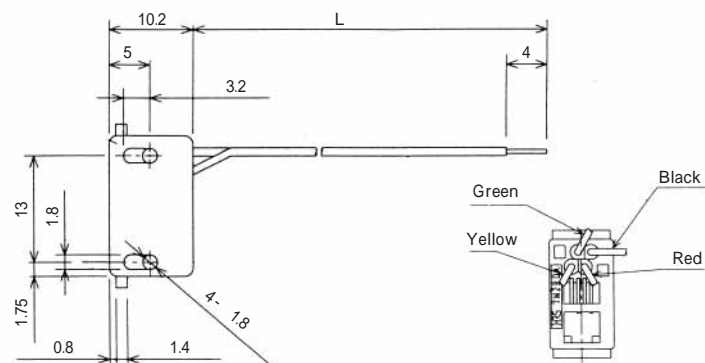

Color	L (mm)
Yellow	150
Green	150
Red	150
Black	150

Note: Standard finish color is warm gray.

TM2RDA-F44-\*

CL No.	Part No.	RoHS
CL222-4440-9	TM2RDA-F44-4S-150M	YES

Color	L (mm)
Yellow	150
Green	150
Red	150
Black	150