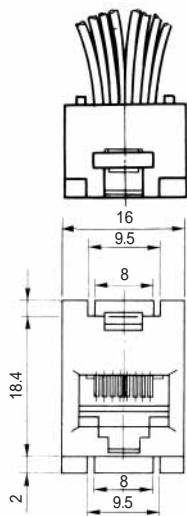

MODULAR CONNECTORS

CL 222 TM

TM1RV-647AF88- *

CL No.	Part No.	RoHS
222-4454-3	TM1RV647AF88-35S-150M	YES

Color	L (mm)
Brown	150
White	150
Yellow	150
Green	150
Red	150
Black	150
Blue	150
Orange	150

Note: Standard color is warm gray.

TM2RC-88- *