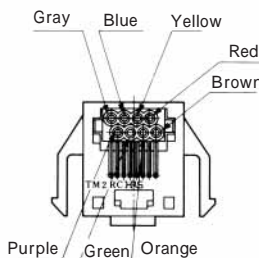

CL No.	Part No.	RoHS
222-4434-6	TM2RCV-M88-5S-450M	YES

Color	L (mm)
Gray	450
Purple	450
Blue	450
Green	450
Yellow	450
Orange	450
Red	450
Brown	450

Note: Standard finish color is beige white.