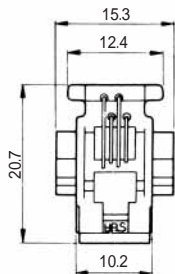

MODULAR CONNECTORS

CL 222 TM

TM1R-616W44-*