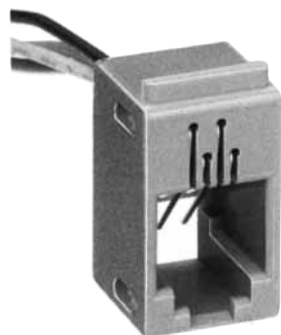

TM2RDA-F44-*

CL No.	Part No.	RoHS
CL222-4440-9	TM2RDA-F44-4S-150M	YES

Color	L (mm)
Yellow	150
Green	150
Red	150
Black	150