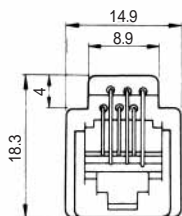

Note1: Standard finish color is gray.

Note2: The drawing is shown sample of TM1RV-623K66- *