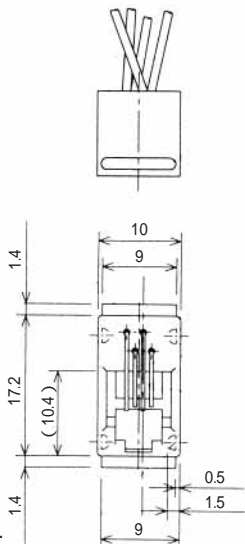

TM2RDA-F44-*

CL No.	Part No.	RoHS
CL222-4440-9	TM2RDA-F44-4S-150M	YES

Color	L (mm)
Yellow	150
Green	150
Red	150
Black	150