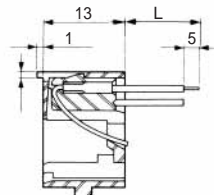

CL No.	Part No.	RoHS
222-4434-6	TM2RCV-M88-5S-450M	YES

Color	L (mm)
Gray	450
Purple	450
Blue	450
Green	450
Yellow	450
Orange	450
Red	450
Brown	450

Note: Standard finish color is beige white.