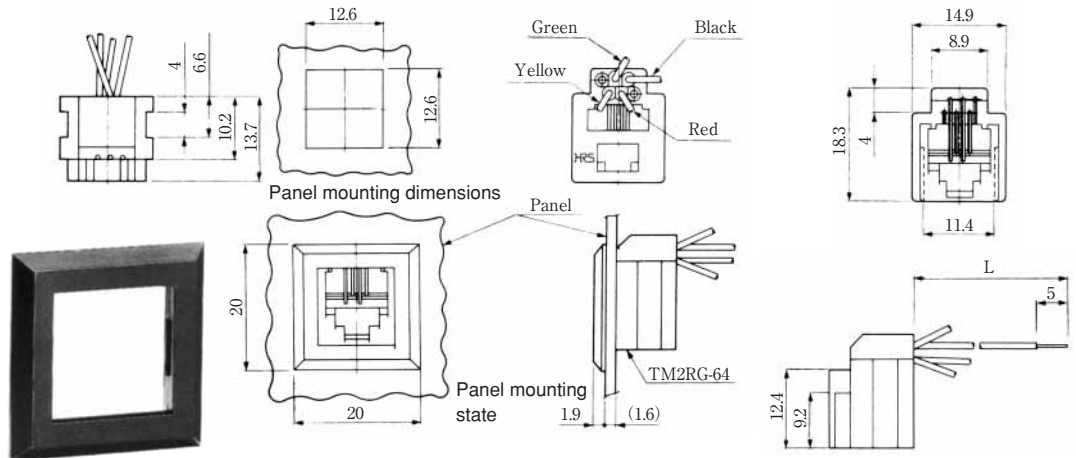

●TM2RGV-L66-*

●TM2RGV-L64-*

●TM2RGV-L62-*

CL No.	Part No.	RoHS
222-4462-1	TM2RGV-L66-4S-150M	YES

Color	L (mm)
White	150
Yellow	150
Green	150
Red	150
Black	150
Blue	150

CL No.	Part No.	RoHS
222-4456-9	TM2RGV-L64-4S-150M	YES

Color	L (mm)
Yellow	150
Green	150
Red	150
Black	150

CL No.	Part No.	RoHS
222-4455-6	TM2RGV-L62-4S-150M	YES

Color	L (mm)
Green	150
Red	150

Note1: Standard finish color is dark brown. Note2: The drawing is shown sample of TM2RGV-L64-*