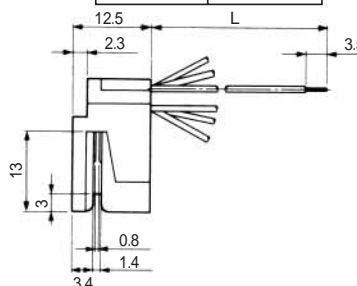

Note1: Standard finish color is gray.

Note2: The drawing is shown sample of TM1RV-623P66- *