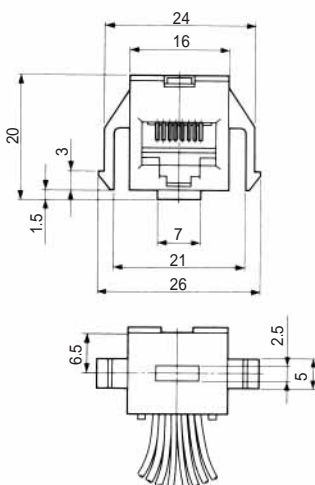

CL No.	Part No.	RoHS
222-4434-6	TM2RCV-M88-5S-450M	YES

Color	L (mm)
Gray	450
Purple	450
Blue	450
Green	450
Yellow	450
Orange	450
Red	450
Brown	450

Note: Standard finish color is beige white.