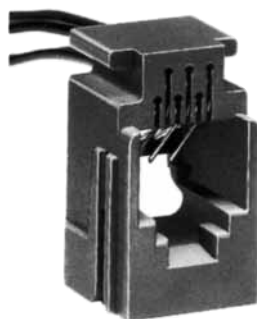

TM1RV-623P66- *

TM1RV-623P64- *

CL No.	Part No.	RoHS	CL No.	Part No.	RoHS
222-4471-2	TM1RV-623P66-35S-150M	YES	222-4425-5	TM1RV-623P64-35S-150M	YES

Color	L (mm)
White	150
Black	150
Red	150
Green	150
Yellow	150
Blue	150

Color	L (mm)
Black	150
Red	150
Green	150
Yellow	150