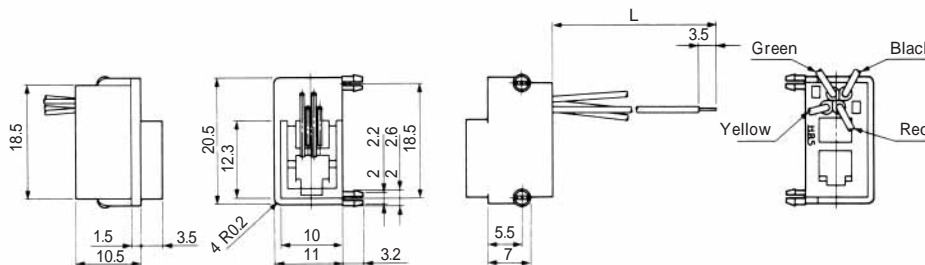

# MODULAR CONNECTORS

CL 222 TM

TM6RA-144- \*

CL No.	Part No.	RoHS
222-4474-0	TM6RA-144-35S-150M	YES

Color	L (mm)
Yellow	150
Green	150
Red	150
Black	150

Note: Standard finish color is ash gray.

TM1RV-623K66- \*