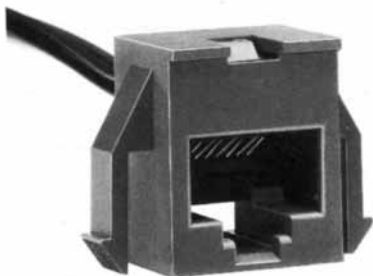

CL No.	Part No.	RoHS
222-4434-6	TM2RCV-M88-5S-450M	YES

Color	L (mm)
Gray	450
Purple	450
Blue	450
Green	450
Yellow	450
Orange	450
Red	450
Brown	450

Note: Standard finish color is beige white.