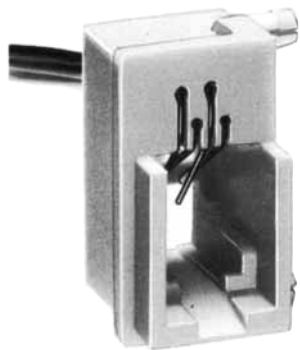

MODULAR CONNECTORS

CL 222 TM

TM6RA-144- *