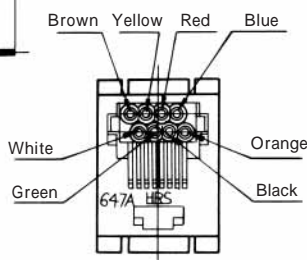

# MODULAR CONNECTORS

CL 222 TM

TM1RV-647AF88- \*

CL No.	Part No.	RoHS
222-4454-3	TM1RV647AF88-35S-150M	YES

Color	L (mm)
Brown	150
White	150
Yellow	150
Green	150
Red	150
Black	150
Blue	150
Orange	150

Note: Standard color is warm gray.