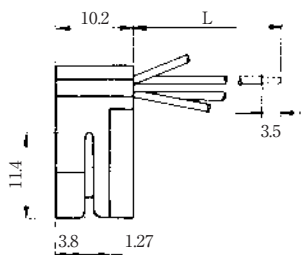

### ●TM1R-616B44-\*

CL No.	Part No.	RoHS
222-4465-0	TM1R-616B44-35S-150M	YES

Color	L (mm)
Yellow	150
Green	150
Red	150
Black	150

Note: Standard finish color is gray.