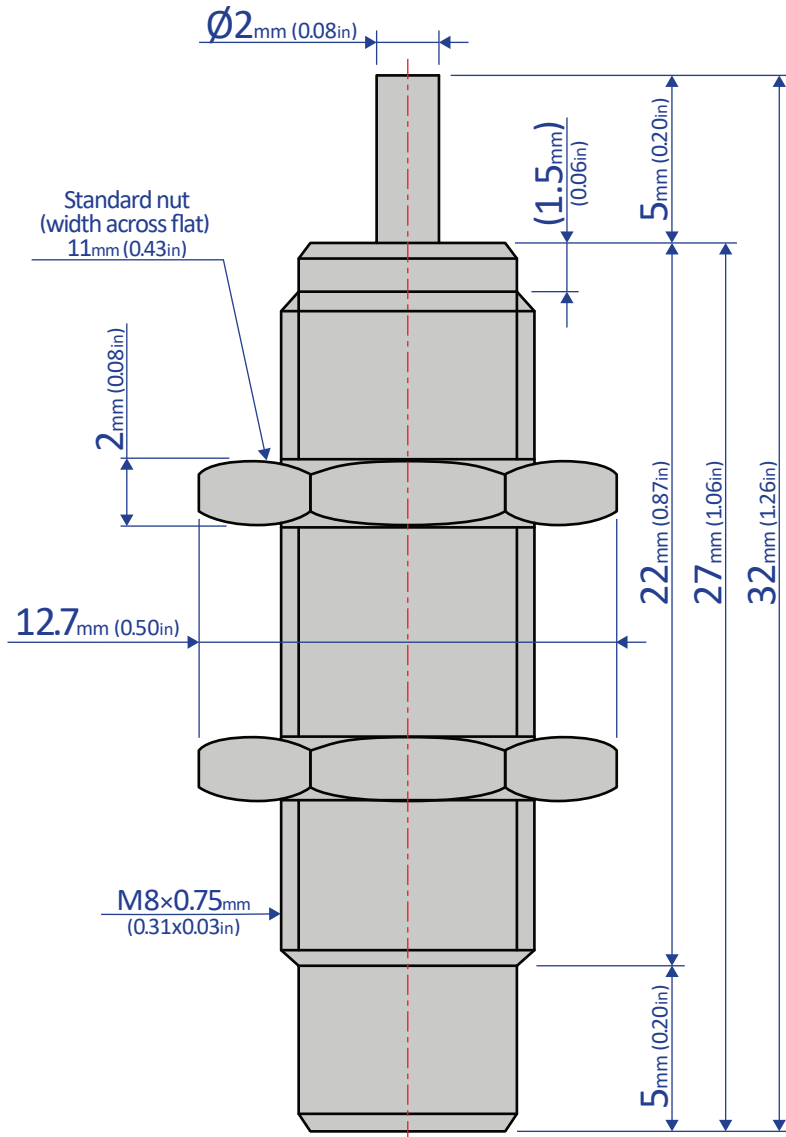

FA-0805SB1-S

SHOCK ABSORBER - FIXED

Bansbach
easylift[®]

50 West Drive • Melbourne, Florida 32904
(321) 253-1999 • www.easylift.com • www.damper.net