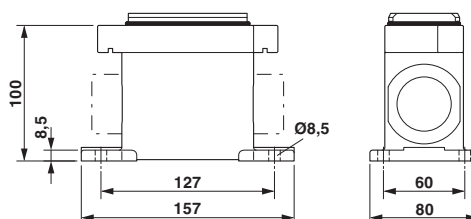

### Dimensions

Height	100 mm
Width	80 mm
Length	157 mm

### General

No. of cable outlets	2
Cable outlet	lateral
Screw connection	none
Type of the screw connection	2x M25
Protective cover	no
Housing material	die-cast aluminum
Housing surface material	Powder-coated, black
Seal material	NBR

## Drawings

Dimensional drawing

Dimensional drawing