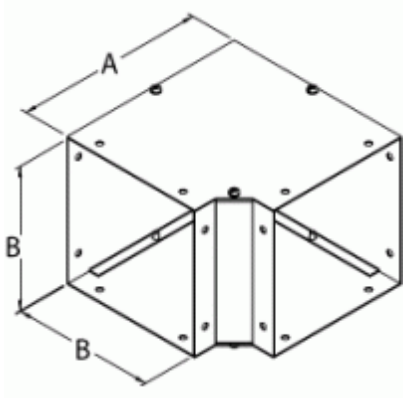

Quality Products. Service Excellence.

90 degree Elbow CWEL90 Series

Painted Steel

Part No.	Size
CWEL290	2.5 x 2.5
CWEL490	4 x 4
CWEL690	6 x 6
CWEL890	8 x 8
CWEL1090	10 x 10
CWEL1290	12 x 12

Unpainted Galvanized

Part No.	Size
CWEL290G	2.5 x 2.5
CWEL490G	4 x 4
CWEL690G	6 x 6
CWEL890G	8 x 8
CWEL1090G	10 x 10
CWEL1290G	12 x 12

Tags: galvanized steel, 90 degree, elbow, wireway, CW

Data subject to change without notice