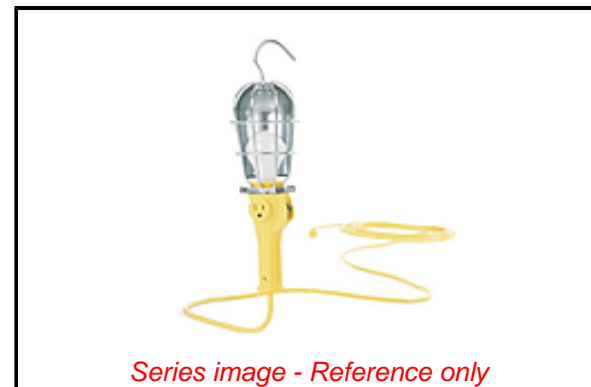

PLEASE CHECK WWW.MOLEX.COM FOR LATEST PART INFORMATION

Part Number: [1301020251](#)
Status: **Active**
Overview: [Hand Lamps](#)
Description: Safeway Phenolic Hand Lamp with 100W, Screw Release Guard, with Switch and Receptacle, Molded 16/3 SJTOW 15.24m (50.0')

Documents:

[RoHS Certificate of Compliance \(PDF\)](#)

Agency Certification

CSA LR85374

General

Product Family Portable Lighting
 Series [130102](#)
 Exclude SD Check Yes
 NEMA Configuration NEMA 5-15
 Outlet Side
 Overview [Hand Lamps](#)
 Product Name Safety Yellow
 Type Hand Lamps
 UPC 78678879521

Physical

Cord Length - Primary 15.24m (50.0')
 Cord Length - Secondary N/A
 Depth 101.60mm (4.000")
 Duty Commercial
 Guard Included Yes
 Guard Type Screw Release
 Height 381.00mm (15.000")
 Length N/A
 Material - Guard #8 Gauge Zinc-plated Steel
 Mounting Style Hand Held
 Packaging Type Carton
 Socket Construction N/A

Electrical

Bulb Type Incandescent
 Cord Type - Primary 16/3 SJTOW
 Lamp Type A21
 Lamp Wattage - Maximum 100W
 Lumens 1000
 On/Off Switch Yes
 Voltage (Fixture) - Maximum 240V

Material Info

Engineering Number 270USB163