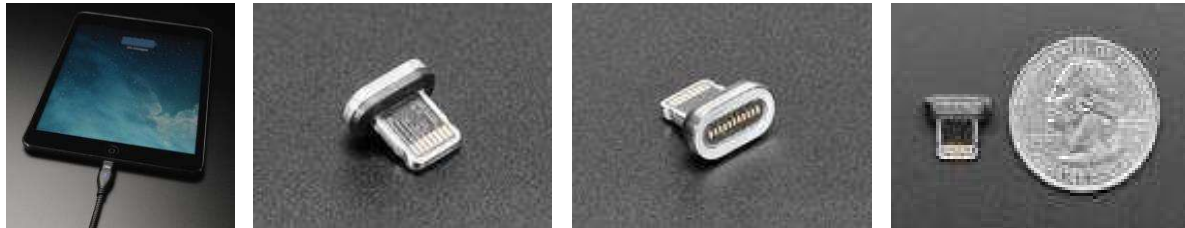

Magnetic Lightning / iOS Plug Tip

Product ID: 5522

Description

This is a magnetic Lightning / iOS plug! They pair with the Black Woven USB A or Type-C to Type-C Cable with Magnetic Tip. Plug your lightning cable into one end, then insert the little magnetic nub into your device's charging port. Now you basically have a quick-detach Lightning connector with a magnetic alignment. Easy to plug in whenever, no worries if the cable is yanked or twisted.

Works great with any device or cable that has a Lightning port. There are no active components in this adapter; it just takes one port and connects all the pins from one end to the other. Good for data and power

Please note: this tip does NOT work with Magnetic Right Angle USB Type C Adapter – 120W Data and Power.