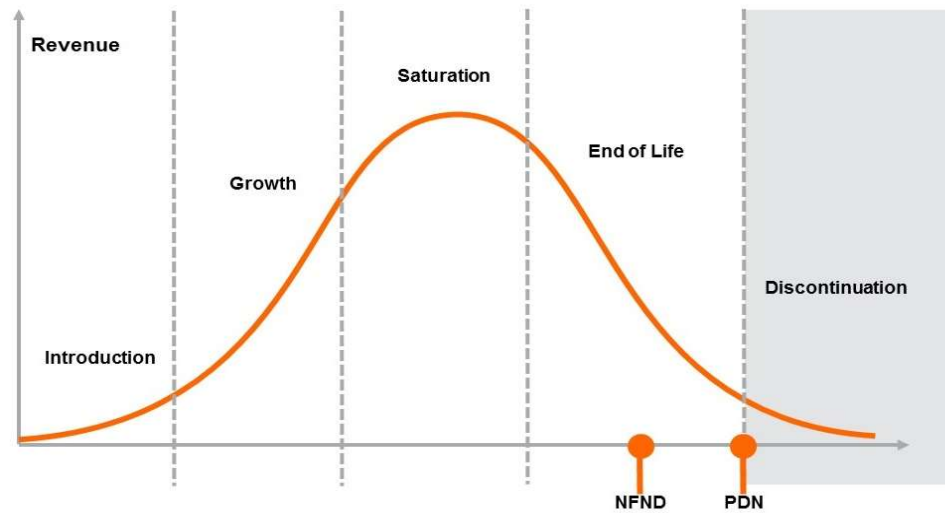

## Product Or Individual Q-Code Discontinuation (acc. JEDEC J-STD-048) OS-PDN-2022-078

16 September 2022

Last order: 15 March 2023

Last delivery: #####

Please direct your feedback to your local Sales office.