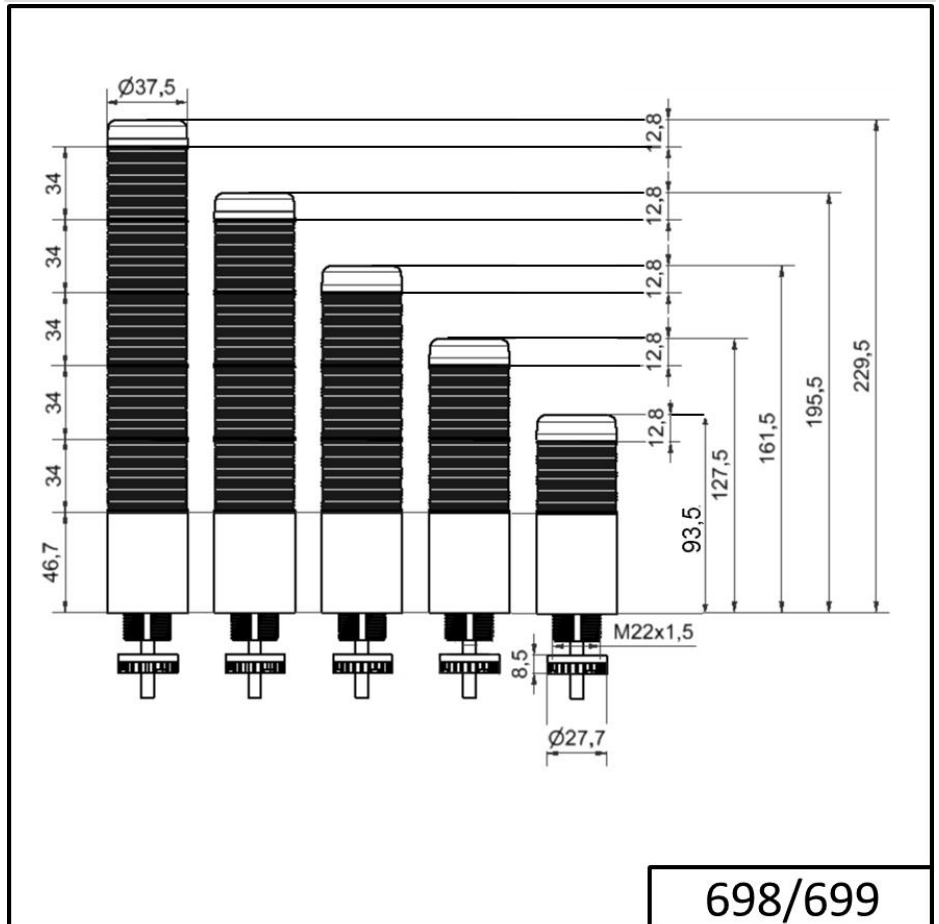

Completely pre-assembled Signal Towers / KOMPAKT 37
K37cl sr plug EM Pulse tone 24VAC/DC BU/

DRAWING

! For additional installation and mounting information, refer to the appropriate user guide at www.werma.com. This printed copy is for information only and is subject to alteration.