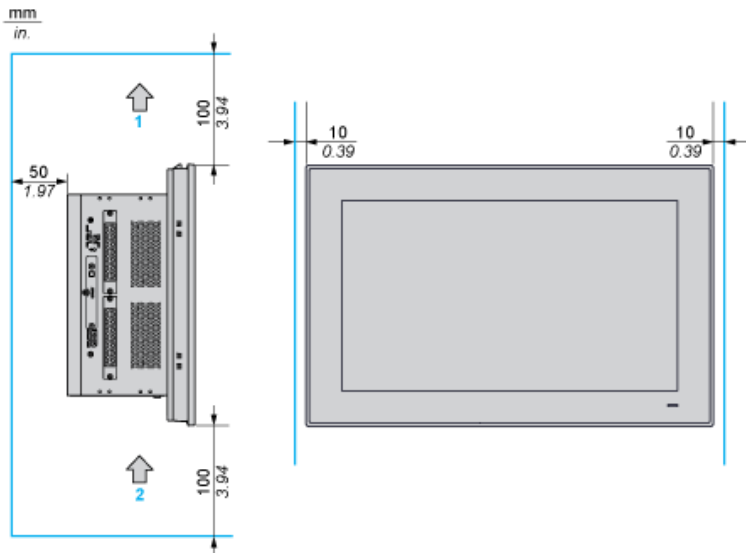

Dimensions

- (1) Front view
- (2) Right view

Spacing Requirements

- 1 : Air out
- 2 : Air in

Mounting Orientation

Panel Cut Dimensions

A		B		C		R	
mm	in.	mm	in.	mm	in.	mm	in.
412.4	16.24	261.7	10.30	2...6	0.08...0.23	5	0.20