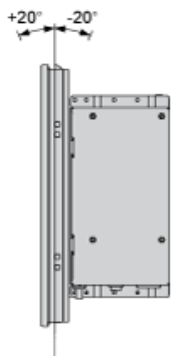

Dimensions

- (1) Front view
- (2) Right view

Spacing Requirements

- 1 : Air out
- 2 : Air in

Mounting Orientation

Panel Cut Dimensions

A		B		C		R	
mm	in.	mm	in.	mm	in.	mm	in.
412.4	16.24	261.7	10.30	2...6	0.08...0.23	5	0.20