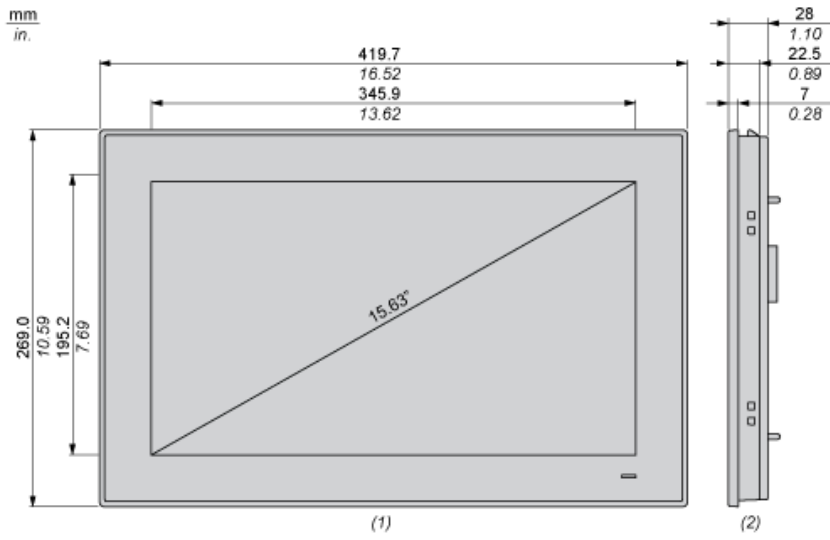

Main

Range of Product	Harmony Modular iPC
Product or Component Type	Flat screen
Terminal type	Touchscreen display

Complementary

Device mounting	Flush
Local signalling	Status LED
View angle horizontal x vertical	150 x 140°
Contrast Ratio	500:1
Pixel resolution	1366 x 768
Touchscreen resolution	4096 x 4096
Function Available	Operate with water on screen
[Us] rated supply voltage	24 V DC power supply 100...240 V AC power supply 47...63 Hz
Supply voltage limits	18...36 V DC
Power Consumption in W	46.1 W typical)Box PC HMIBMP 54.5 W maximum)Box PC HMIBMP 40.9 W typical)Box PC HMIBMU 49.5 W maximum)Box PC HMIBMU
Display size	15.6 inch
Aspect ratio	4:3
Display type	Colour TFT LCD LED
Display Resolution	1366 x 768 pixels WHD FWXGA
Display colour	16777216 colors
Luminance	27.87 fc (300 cd/m ²)
Backlight lifespan	50000 hours 77 °F (25 °C)
Touch panel	Multi-touch projected capacitive technology (PCT)
Type of Installation	Indoor installation
Inrush current	8.9 A
Width	16.52 in (419.7 mm)
Height	10.59 in (269 mm)
Depth	Enclosure 1.10 in (28 mm) 0.28 in (7 mm)
Net Weight	9.48 lb(US) (4.3 kg)

Ordering and shipping details

Category	22574-MAGELIS BOX PC AND PANEL PC
Discount Schedule	MC2
GTIN	3606480853678
Nbr. of units in pkg.	1
Package weight(Lbs)	9.48 lb(US) (4.3 kg)
Returnability	No
Country of origin	US

Dimensions

- (1) Front view
- (2) Right view

Spacing Requirements

- 1 : Air out
- 2 : Air in

Mounting Orientation

Panel Cut Dimensions

A		B		C		R	
mm	in.	mm	in.	mm	in.	mm	in.
412.4	16.24	261.7	10.30	2...6	0.08...0.23	5	0.20