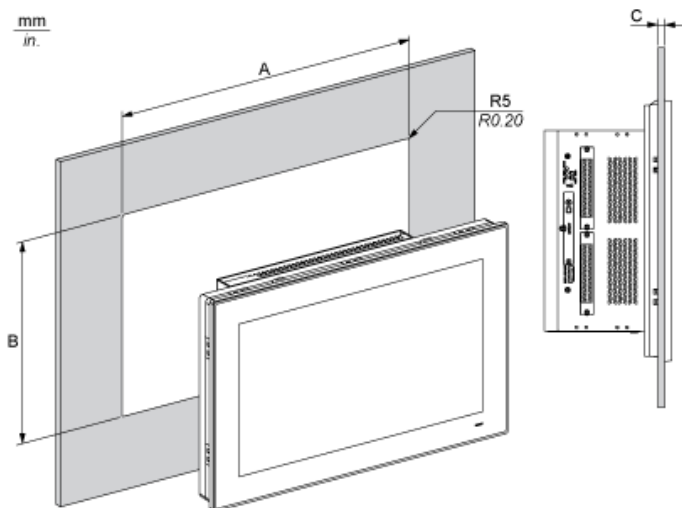

Dimensions

- (1) Front view
- (2) Right view

Spacing Requirements

- 1 : Air out
- 2 : Air in

Mounting Orientation

Panel Cut Dimensions

A		B		C		R	
mm	in.	mm	in.	mm	in.	mm	in.
412.4	16.24	261.7	10.30	2...6	0.08...0.23	5	0.20