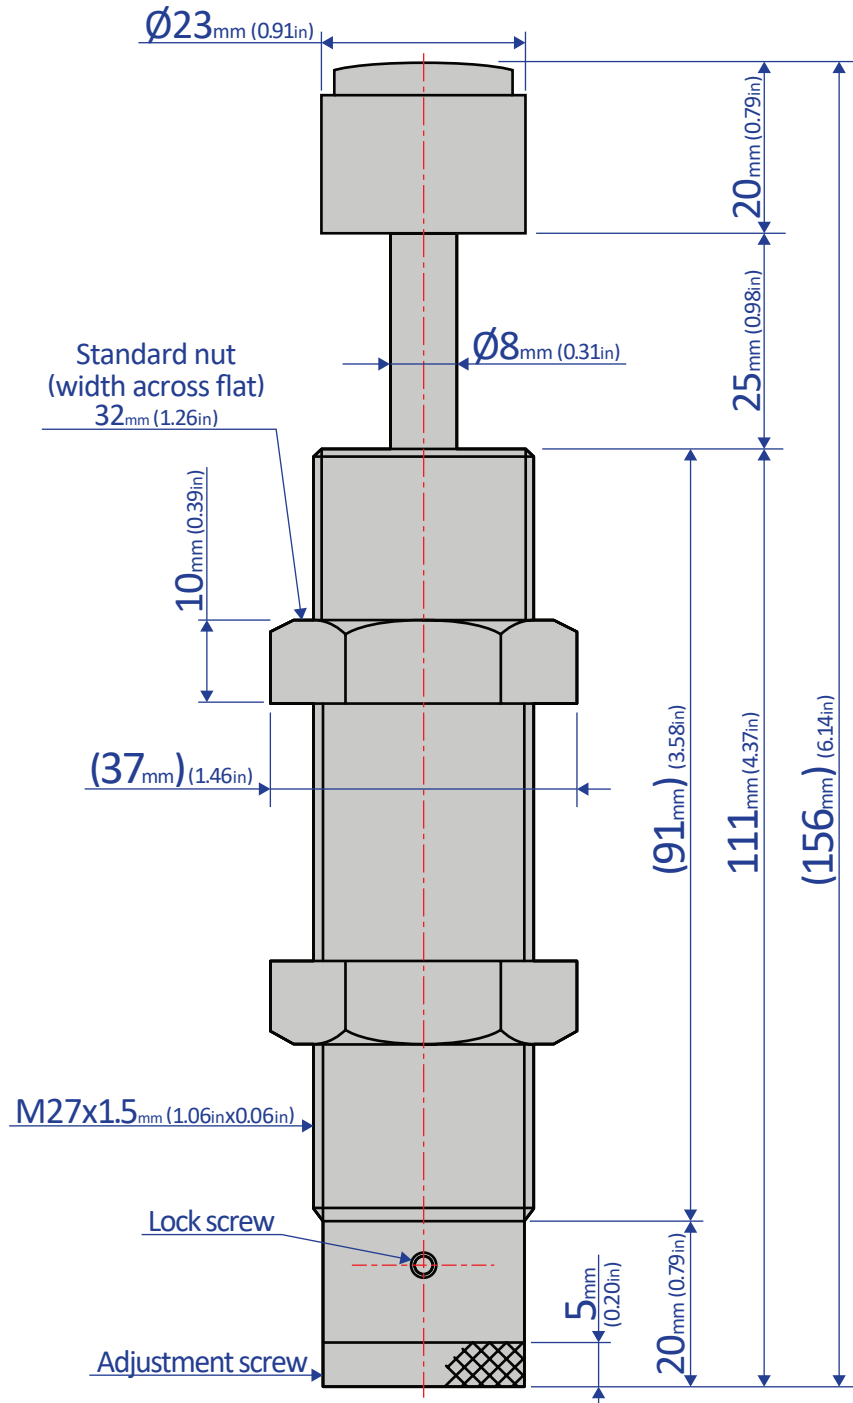

FWM-2725FBD-C

SHOCK ABSORBER - ADJUSTABLE

Bansbach
easylift®

50 West Drive • Melbourne, Florida 32904
(321) 253-1999 • www.easylift.com • www.damper.net