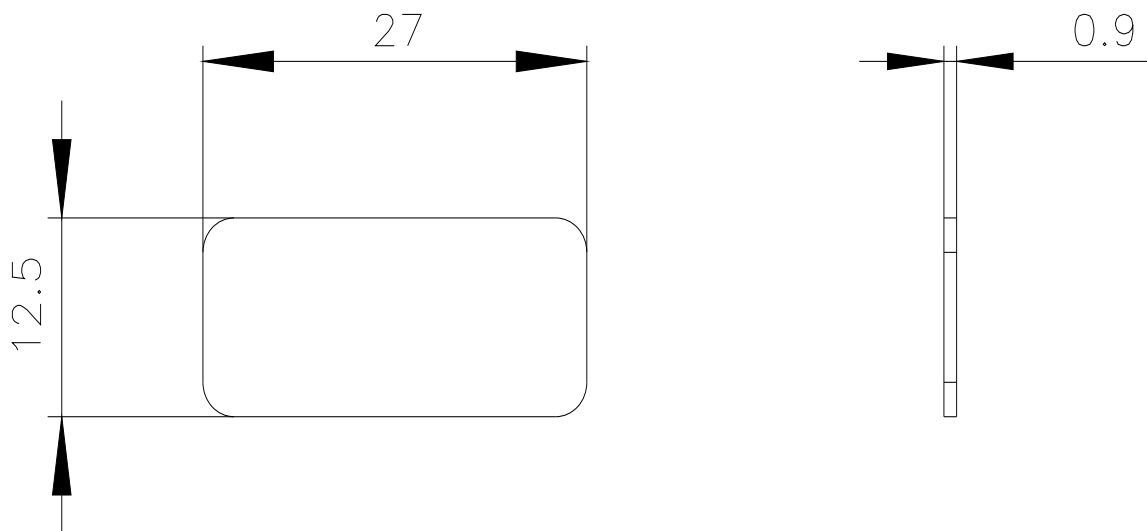

Labeling plate for snapping on or gluing to label holder, label size 12.5x27mm, silver label, black font, with graphic symbol: II

product brand name	SIRIUS ACT
product designation	Labeling plate
product type designation	3SU1
<b>General technical data</b>	
protection class IP	IP66, IP67, IP69(IP69K)
shock resistance for railway applications according to EN 61373	Category 1, Class B
vibration resistance for railway applications according to EN 61373	Category 1, Class B
Substance Prohibittance (Date)	10/01/2014
<b>Ambient conditions</b>	
ambient temperature	
• during operation	70 ... -25 °C
• during storage and transport	80 ... -40 °C
<b>Installation/ mounting/ dimensions</b>	
height	12.5 mm
width	27 mm
<b>Accessories</b>	
material of accessory	Plastic
fastening method of label	snap on / stick
marking of the name plate for command devices	II
shape of the name plate for command devices	rectangular
color of the label	silver(plate); black (text)
printed ISO symbols	II
<b>Certificates/ approvals</b>	
General Product Approval	Declaration of Conformity

Image database (product images, 2D dimension drawings, 3D models, device circuit diagrams, EPLAN macros, ...)

[http://www.automation.siemens.com/bilddb/cax\\_de.aspx?mlfb=3SU1900-0AC81-0QC0&lang=en](http://www.automation.siemens.com/bilddb/cax_de.aspx?mlfb=3SU1900-0AC81-0QC0&lang=en)