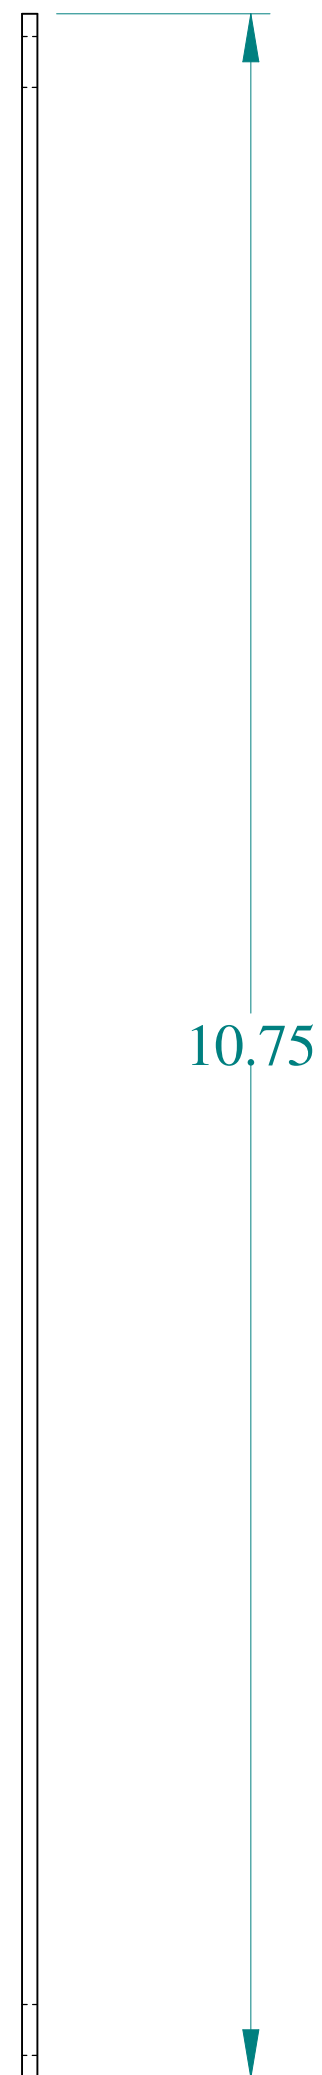

TOP VIEW

FRONT VIEW

SIDE VIEW

SIDE VIEW

ISOMETRIC VIEW

**HAMMOND
MANUFACTURING®**

W www.hammondmfg.com

Data subject to change without notice.

Part # : 14A1105

Date : Jan. 29, 2020

Link:www.hamfmg.com/14A1105