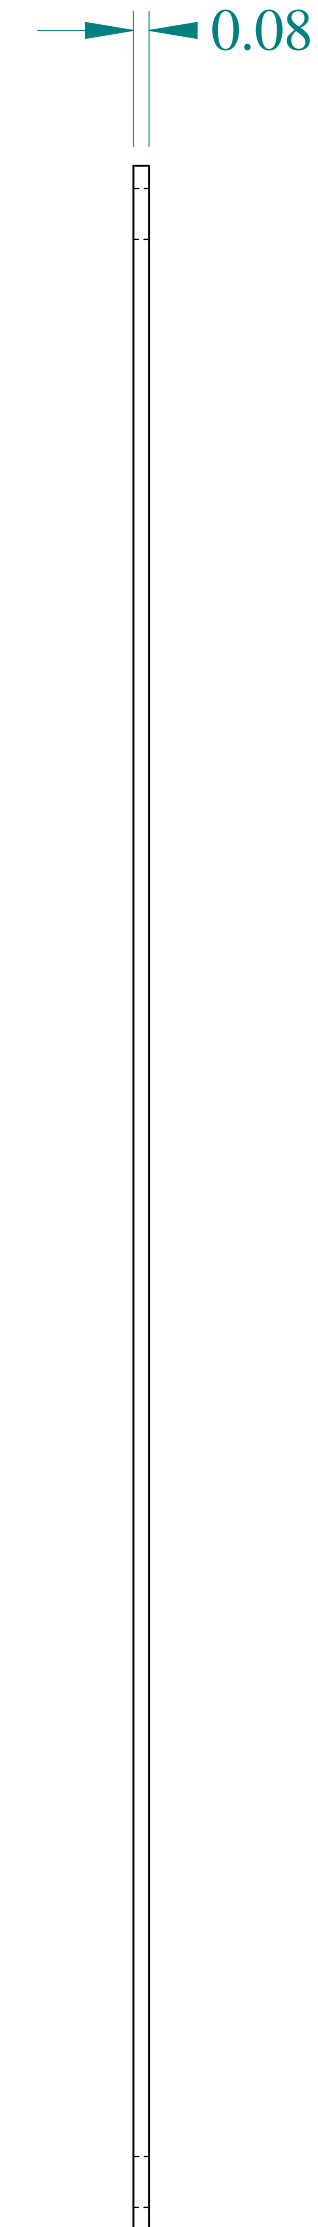

TOP VIEW

FRONT VIEW

SIDE VIEW

SIDE VIEW

ISOMETRIC VIEW

**HAMMOND
MANUFACTURING®**

W www.hammondmfg.com

Data subject to change without notice.

Part # : 14A1105

Date : Jan. 29, 2020

Link:www.hamfmg.com/14A1105