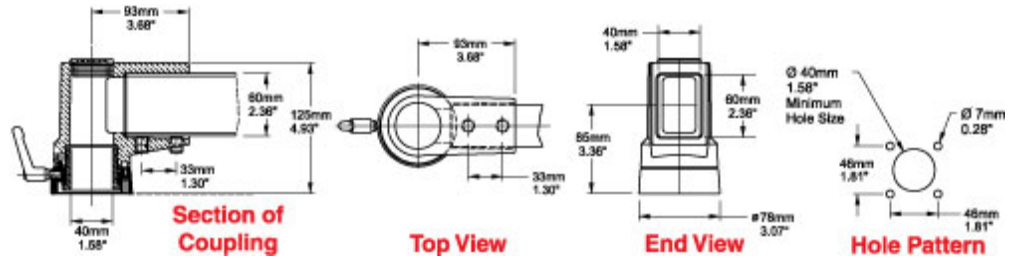

Quality Products. Service Excellence.

Tara Plus Elbow Coupling *TPSSEC Series*

- Attaches to enclosure.
- Accepts 60x40mm rectangular tube parallel to enclosure top/bottom.
- Die-cast Aluminum G Al Si 12.
- Adjustable torque resistance.
- Rotates 300°.
- Accessible from the top.

Part No. **R149-035-000**

Tags: TPSS, tara plus, taraplus, suspension system, elbow coupling, rectangular, operator

Data subject to change without notice

© 2023. Hammond Manufacturing Ltd. All rights reserved.