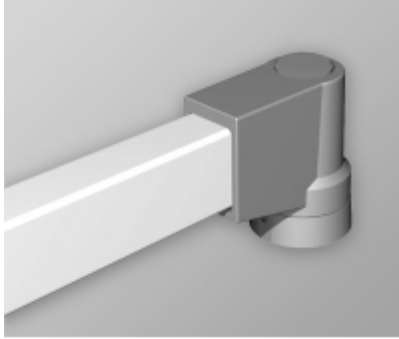

Quality Products. Service Excellence.

Tara Plus Elbow Coupling *TPSSEC Series*

- Attaches to enclosure.
- Accepts 60x40mm rectangular tube parallel to enclosure top/bottom.
- Die-cast Aluminum G Al Si 12.
- Adjustable torque resistance.
- Rotates 300°.
- Accessible from the top.

Part No. **R149-035-000**

Tags: TPSS, tara plus, taraplus, suspension system, elbow coupling, rectangular, operator

Data subject to change without notice

© 2023. Hammond Manufacturing Ltd. All rights reserved.