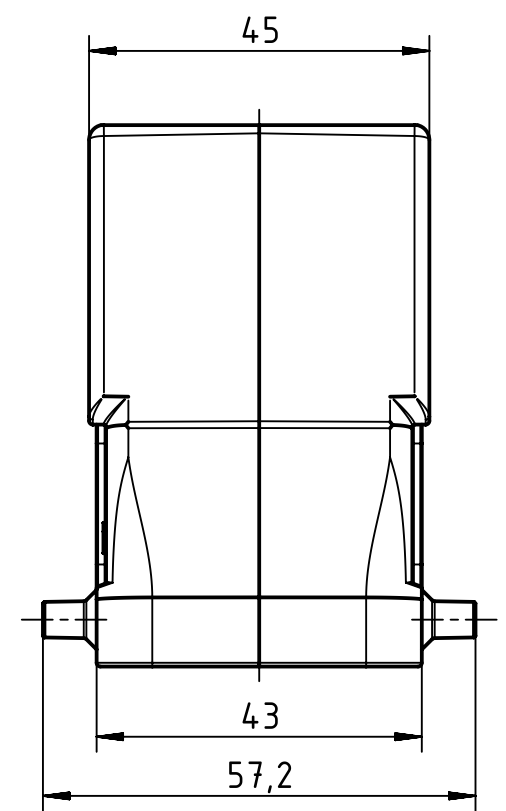

A

B

C

D

	All Dimensions in mm Original Size DIN A4		Scale 1:1	Free size tol.		Ref.
						Sub.
	All rights reserved		Created by SPRENB	Inspected by GERB	Standardisation GARSKE	Date 2020-02-24
	Department EL PD					State Final Release
HARTING Electric GmbH & Co. KG D-32339 Espelkamp			Title Han B Hood Top Entry HC 4 Pegs M40			Doc-Key / ECM-Nr. 100232820/UGD/004/C 500000163189
			Type TB	Number 19 30 010 0428		Rev. <b>C</b> Page 1/1