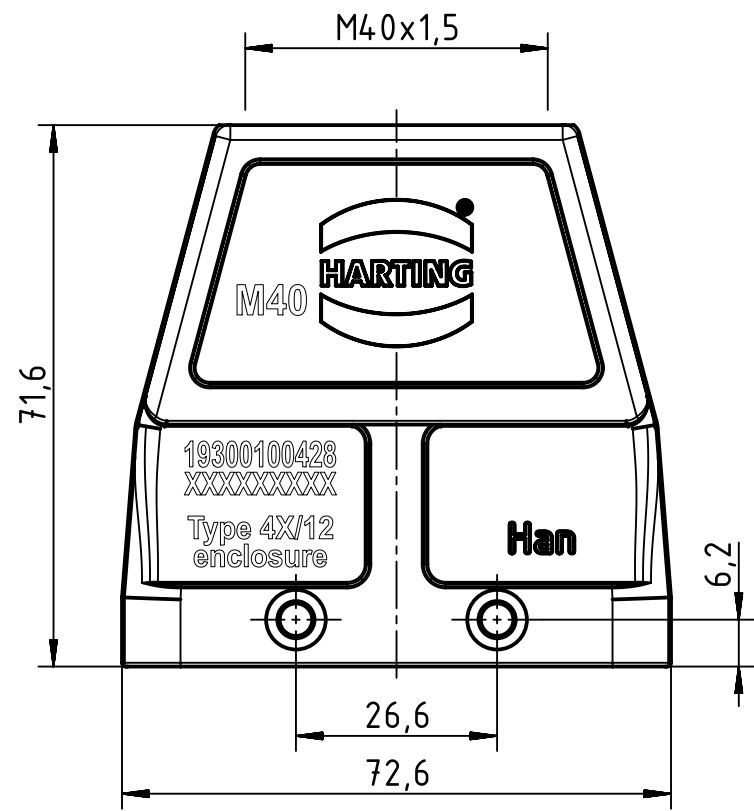

A

B

C

D

	All Dimensions in mm Original Size DIN A4		Scale 1:1	Free size tol.		Ref.
						Sub.
	All rights reserved		Created by SPRENB	Inspected by GERB	Standardisation GARSKE	Date 2020-02-24
	Department EL PD					State Final Release
HARTING Electric GmbH & Co. KG D-32339 Espelkamp			Title Han B Hood Top Entry HC 4 Pegs M40			Doc-Key / ECM-Nr. 100232820/UGD/004/C 500000163189
			Type TB	Number 19 30 010 0428		Rev. <b>C</b> Page 1/1