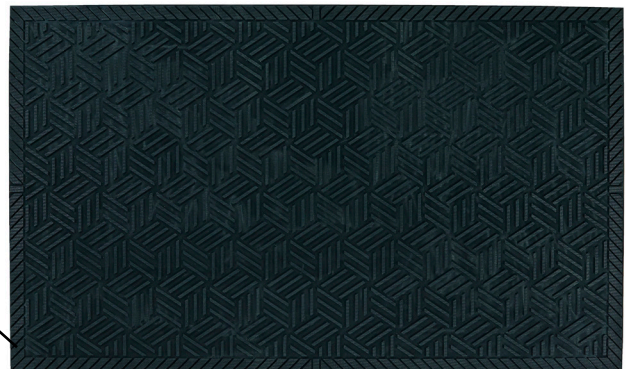

EMERGENCY PHONE
706-695-0444

SuperScrape Plus[®] Mats

Scraper Mats • Outdoor

SuperScrape Plus mats feature a multi-directional molded tread pattern that effectively scrapes tough dirt and grime from shoes. The unique drainable borders help filter water off the mat, making it ideal for use outside as a scraper mat or as a slip-resistant mat in wet areas.

- **Clean** – Multi-directional surface cleats effectively remove and trap dirt and sand below shoe level to prevent tracking; drainable borders filter water off mat
- **Safe** – Slip-resistant even in wet environments; certified high-traction by the National Floor Safety Institute (NFSI)
- **Durable** – Grease/oil proof and chemical resistant
- **Easy to Clean** – Lightweight flexible design ensures easy handling and cleaning (shake off soil and hose off); can be commercially laundered or autoclave sterilized

Drainable borders
filter water off the mat while
multi-directional surface cleats
remove and trap dirt and sand below
shoe level to minimize tracking

SuperScrape Plus[®] Mats

Scraper Mats • Outdoor

Product No. 5558