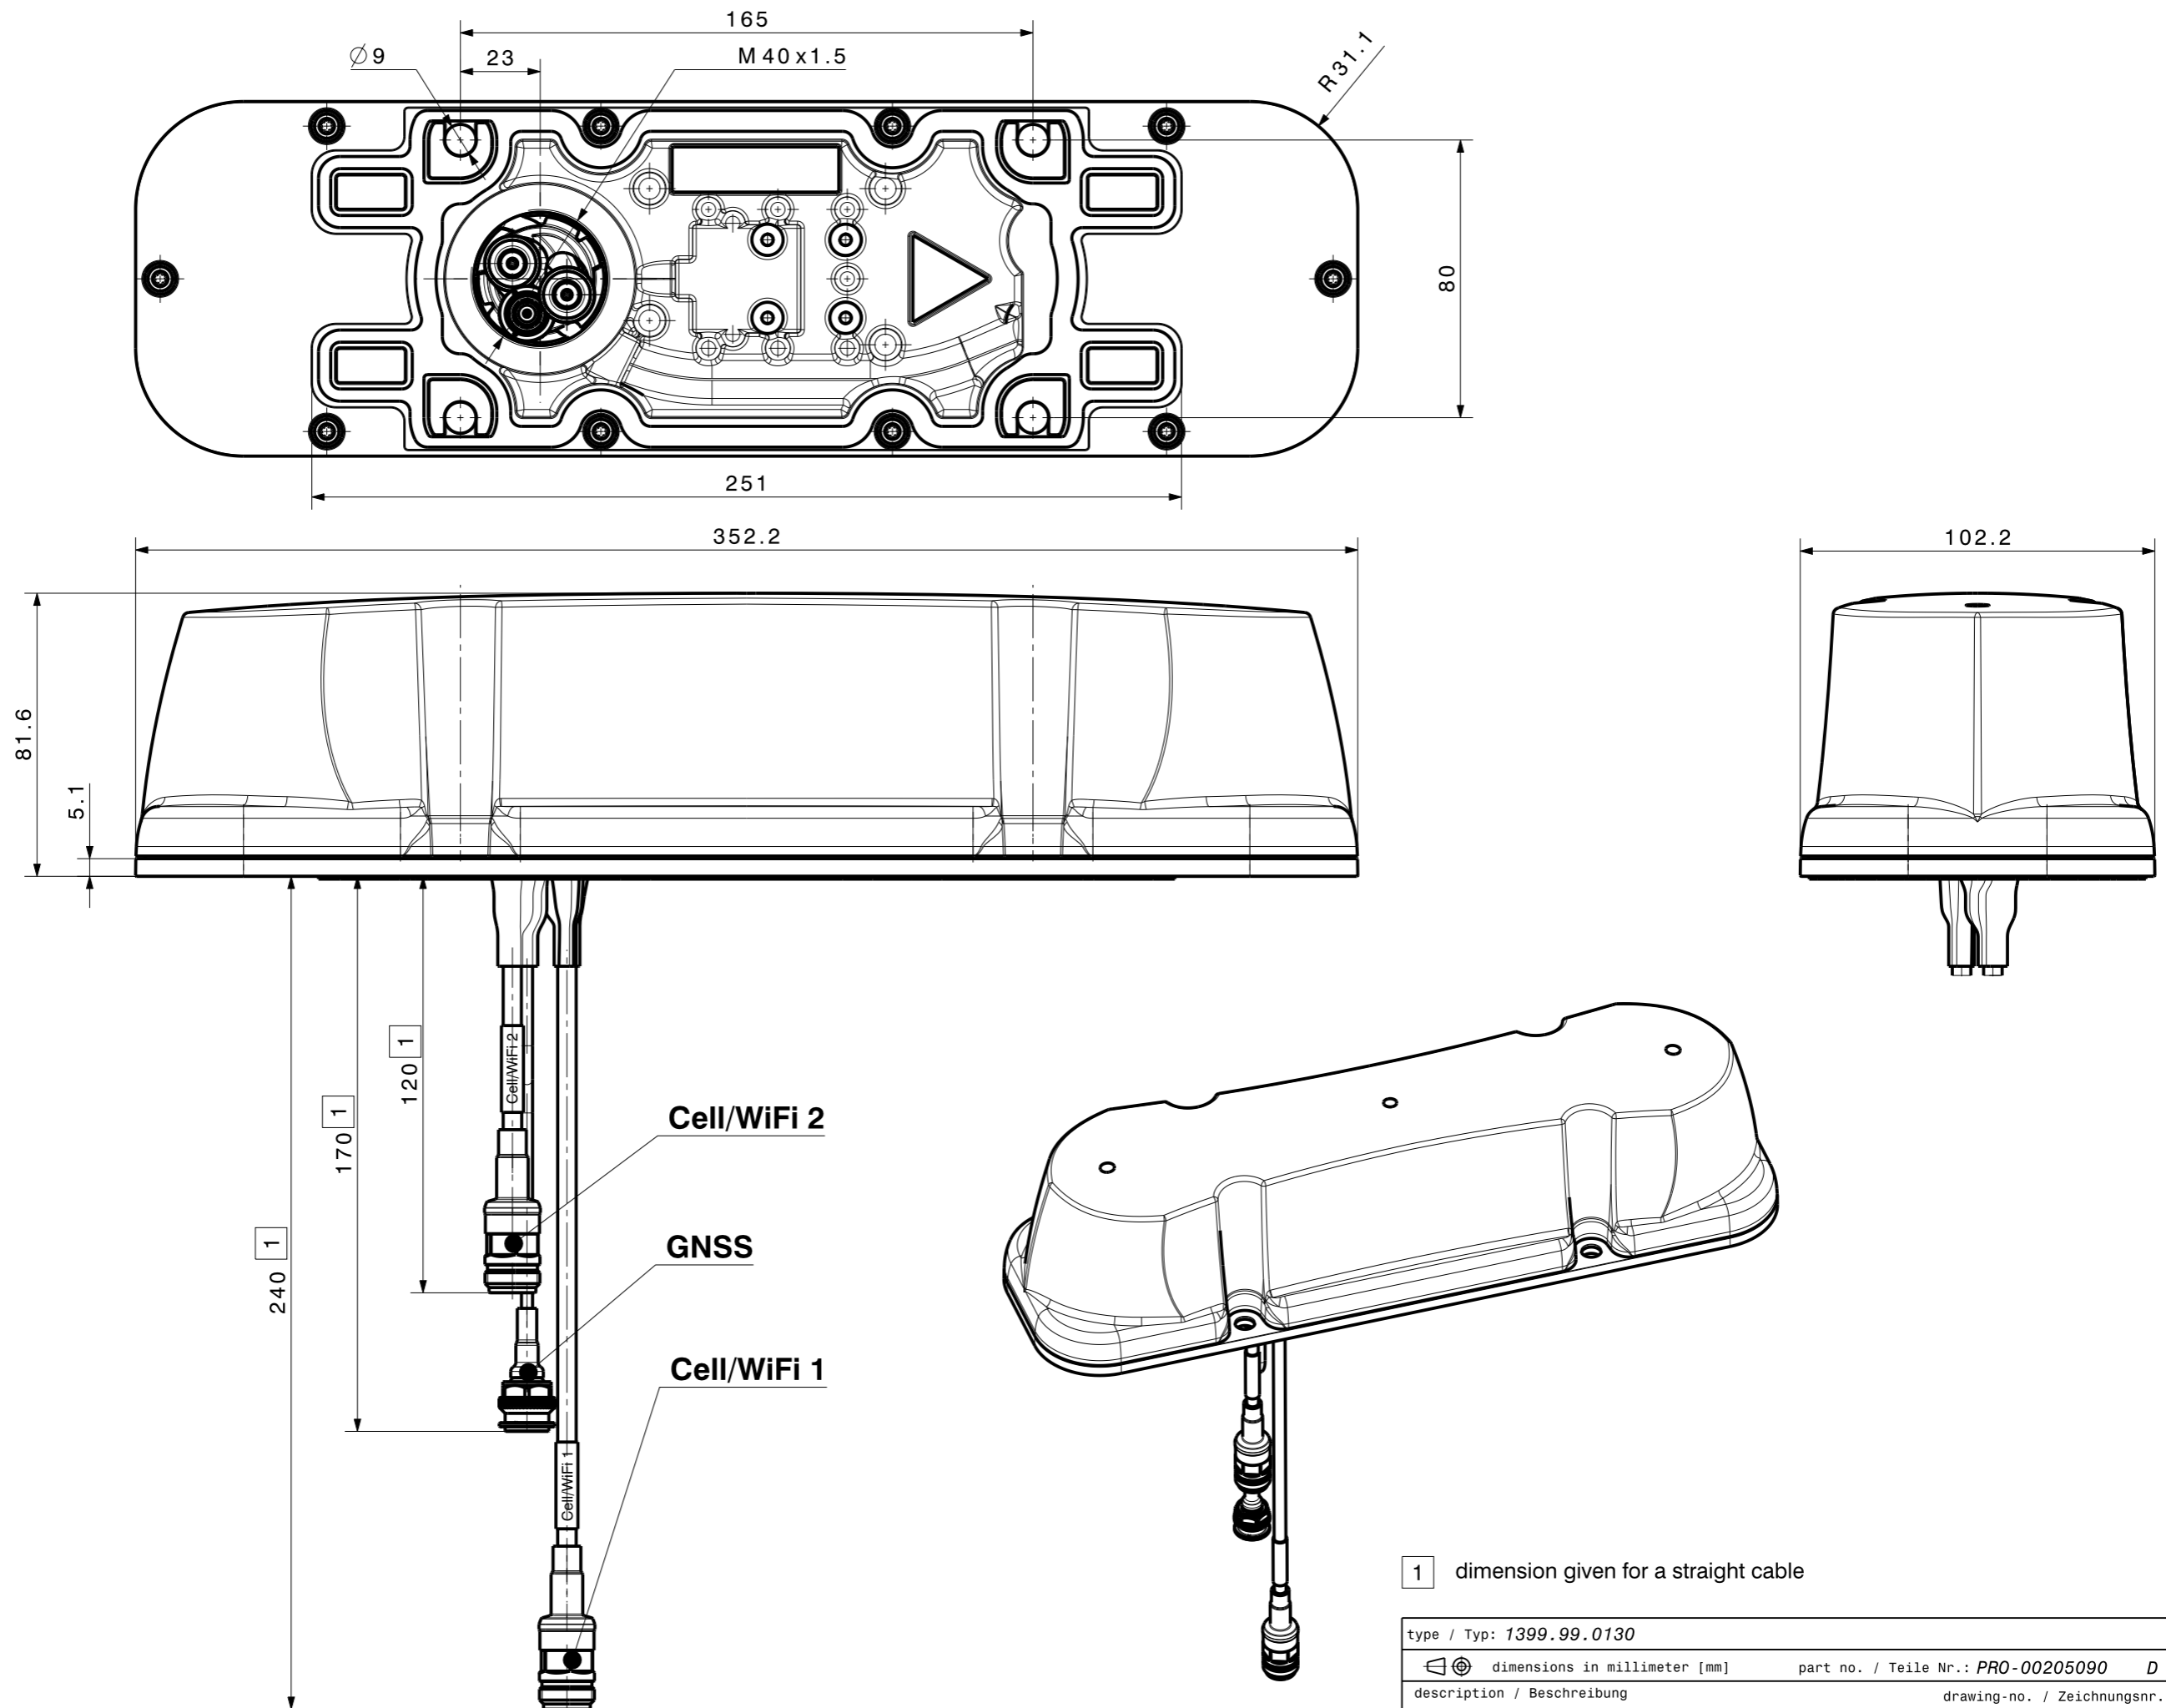

1 dimension given for a straight cable

type / Typ: 1399.99.0130	part no. / Teile Nr.: PRO-00205090	D sheet/Blatt
Ⓜ dimensions in millimeter [mm]	description / Beschreibung	Release
	Antenna	DOU-00205090 C
alternative ID:		