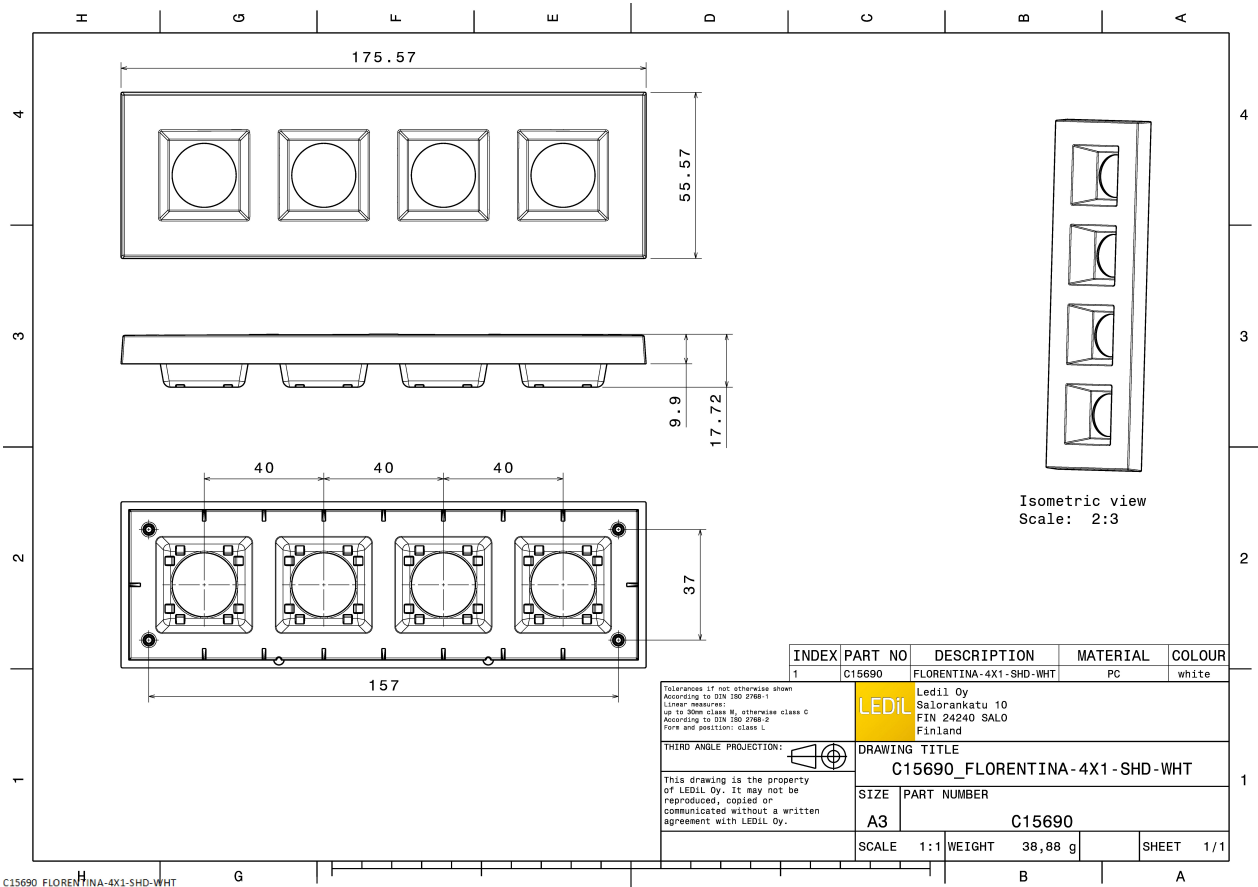

FLORENTINA-4X1-SHD-WHT

White shade for FLORENTINA-4X1 assemblies

TECHNICAL SPECIFICATIONS:

Dimensions	175.6 x 55.6 mm
Height	17.7 mm
Fastening	pin
Colour	white
Box size	356 x 356 x 292 mm
Box weight	8 kg
Quantity in Box	184 pcs
ROHS compliant	yes ⓘ

MATERIAL SPECIFICATIONS:

Component	Type	Material	Colour
FLORENTINA-4X1-SHD-WHT	Shade	PC	white

GENERAL INFORMATION:

NOTE: The typical beam angle will be changed by different color, chip size and chip position tolerance. The typical total beam angle is the full angle measured where the luminous intensity is half of the peak value.