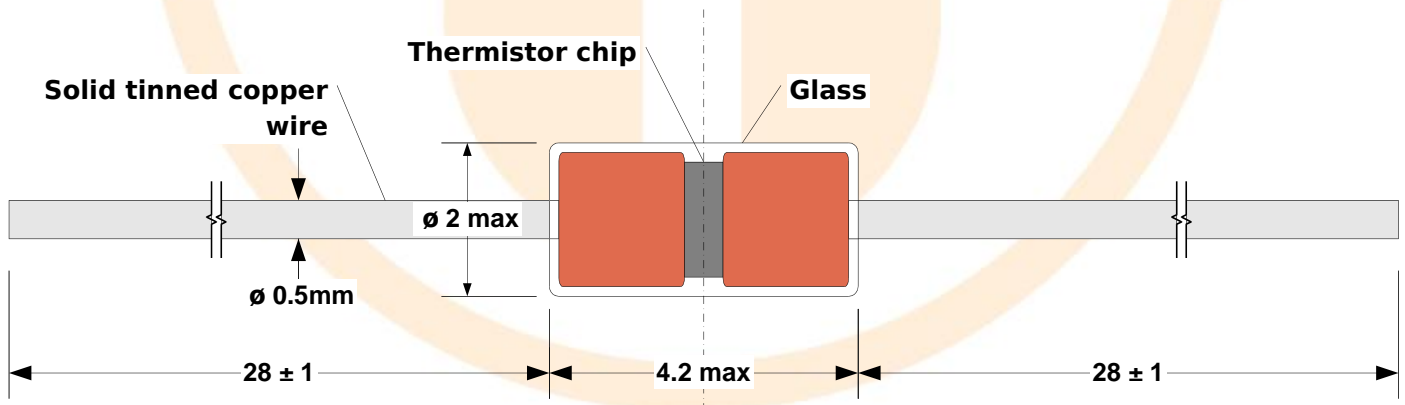

Specification of DO-35 NTC Thermistor

PART NUMBER: **TT-DO-10KC3-14**

No. of pages: 9

Date: **20.02.2019**

Revision: **00**

FEATURES:

Element	DO-35 NTC Thermistor
No-load resistance at 25°C	10 000 Ω
Tolerance from 0°C to 70°C	± 0.2°C
Beta(25/85) Constant	3 977K ±1%
Operating temperature range	-40°C ÷ 250°C

DRAWING:

UNITS: [mm]