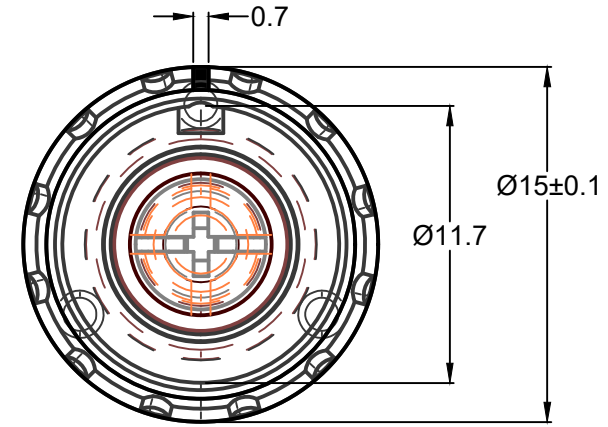

**MATERIAL AND FINISH**  
 Knob: Polyamide, Matte finish  
 Collet, Sleeve & nut: Brass 58

RoHS  
 COMPLIANT

**ORDERING CODE:**

67-15-XX X  
 1 2

**1) SHAFT DIAMETER (A)**

- 30 = 3mm
- 31 = 1/8"
- 40 = 4mm
- 60 = 6mm
- 61 = 1/4"

**2) COLOR (SEE CHART)**

P/N	COLOR
67-15-XX1	LIGHT GRAY
67-15-XX2	GRAY
67-15-XX3	BLACK
67-15-XX4	RED

<b>TOLERANCE</b> UNLESS OTHERWISE SPECIFIED X ± 1 X.X ± 0.4 X.XX ± 0.20	
DRAWN BY: PB	DATE: 3/18/22
CHECK BY:	DATE:
APPR BY:	DATE:

**Power Dynamics, Inc.**  
 Phone: 973 560-0019 Whippany, New Jersey Fax: 973 560-0076

**PART: LO-PROFILE STANDARD KNOB**  
 15mm DIAMETER; MATTE FINISH WITH LINE

**67-15-XXX**

SIZE: A SCALE: NTS

ALL DIMENSIONS FOR REFERENCE ONLY  
 DIMENSIONS ARE IN MILLIMETERS