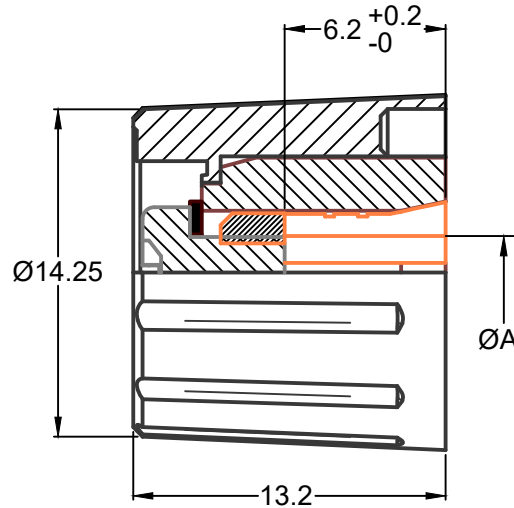

**MATERIAL AND FINISH**  
 Knob: Polyamide, Matte finish  
 Collet, Sleeve & nut: Brass 58

RoHS  
 COMPLIANT

**ORDERING CODE:**

67-15-XX X  
 1 2

**1) SHAFT DIAMETER (A)**

- 30 = 3mm
- 31 = 1/8"
- 40 = 4mm
- 60 = 6mm
- 61 = 1/4"

**2) COLOR (SEE CHART)**

P/N	COLOR
67-15-XX1	LIGHT GRAY
67-15-XX2	GRAY
67-15-XX3	BLACK
67-15-XX4	RED

<b>TOLERANCE</b> UNLESS OTHERWISE SPECIFIED X ± 1 X.X ± 0.4 X.XX ± 0.20	
DRAWN BY: PB	DATE: 3/18/22
CHECK BY:	DATE:
APPR BY:	DATE:

**Power Dynamics, Inc.**  
 Phone: 973 560-0019 Whippany, New Jersey Fax: 973 560-0076

**PART: LO-PROFILE STANDARD KNOB**  
 15mm DIAMETER; MATTE FINISH WITH LINE

**67-15-XXX**

SIZE: A SCALE: NTS

ALL DIMENSIONS FOR REFERENCE ONLY  
 DIMENSIONS ARE IN MILLIMETERS