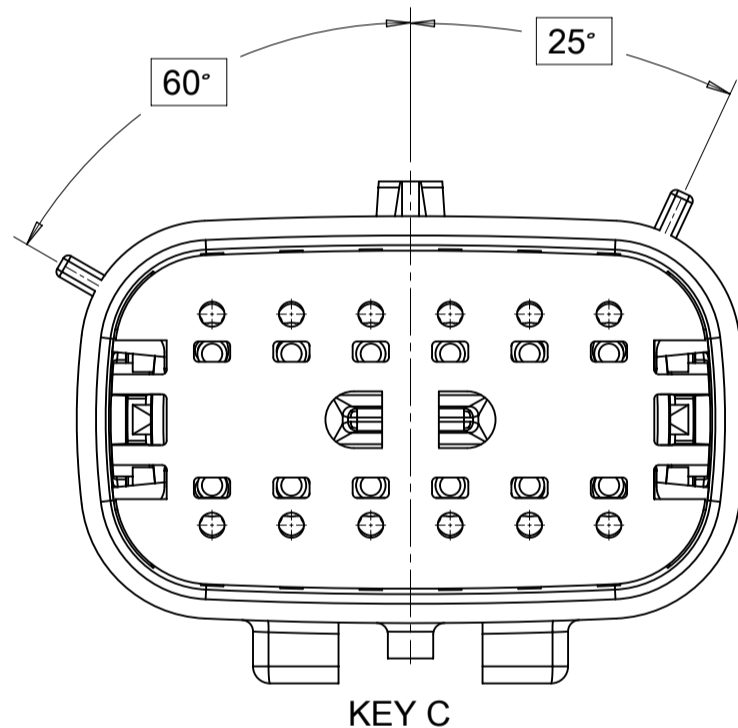

**SHEET DESCRIPTION**  
CONFIGURATIONS

2X2 - STANDARD (STD)

2X2 - UL V0\*

2X3 - STANDARD (STD)

2X3 - LENGTHENED

2X4 - STANDARD (STD)

2X6 - STANDARD (STD)

2X8 - STANDARD (STD)

2X10 - STANDARD (STD)

2X10 - UL V0\*

UL V0 UNIQUE FEATURE  
Partial1  
SCALE 10:1

\* MINOR GEOMETRY CHANGE THAN STANDARD CONFIGURATION.  
SEE NOTE 2a FOR MORE INFORMATION

SYMBOLS	THIS DRAWING CONTAINS INFORMATION THAT IS PROPRIETARY TO MOLEX ELECTRONIC TECHNOLOGIES, LLC AND SHOULD NOT BE USED WITHOUT WRITTEN PERMISSION		CURRENT REV DESC:		<b>molex</b>
	DIMENSION UNITS	SCALE			
▽ = 0	mm	1.5:1	EC NO: 171650		MX150 BLADE DUAL ROW SEALED ASSEMBLY MAT SEAL
▽ = 0	GENERAL TOLERANCES (UNLESS SPECIFIED)		DRWN: PMANJUNATHAC 2018/01/03		
▽ = 0	ANGULAR TOL ± 1.0°		CHK'D: MVANSLAMBROU 2018/02/16		
▽ = 0	4 PLACES ±		APPR: MVANSLAMBROU 2018/02/16		
▽ = 0	3 PLACES ±		INITIAL REVISION:		
▽ = 0	2 PLACES ± 0.1		DRWN: APROFFITT 2014/04/28		
▽ = 0	1 PLACE ± 0.2		APPR: VKOSHY 2014/05/14		
▽ = 0	0 PLACES ±		THIRD ANGLE PROJECTION		
▽ = 0	DRAFT WHERE APPLICABLE MUST REMAIN WITHIN DIMENSIONS		DRAWING	SERIES	DOCUMENT NUMBER
			A1-SIZE	33482	SD-33482-0001
					DOC TYPE   DOC PART   REVISION
					PSD   001   E2
					PRODUCT CUSTOMER DRAWING
					CUSTOMER
					GENERAL MARKET
					SHEET NUMBER
					2 OF 11

**SHEET DESCRIPTION**  
KEY CONFIGURATIONS CONT.

2X6

KEY A

KEY B

KEY C

KEY D

2X8

KEY A

KEY B

KEY C

KEY D

2X10

KEY A

KEY B

KEY C

KEY D