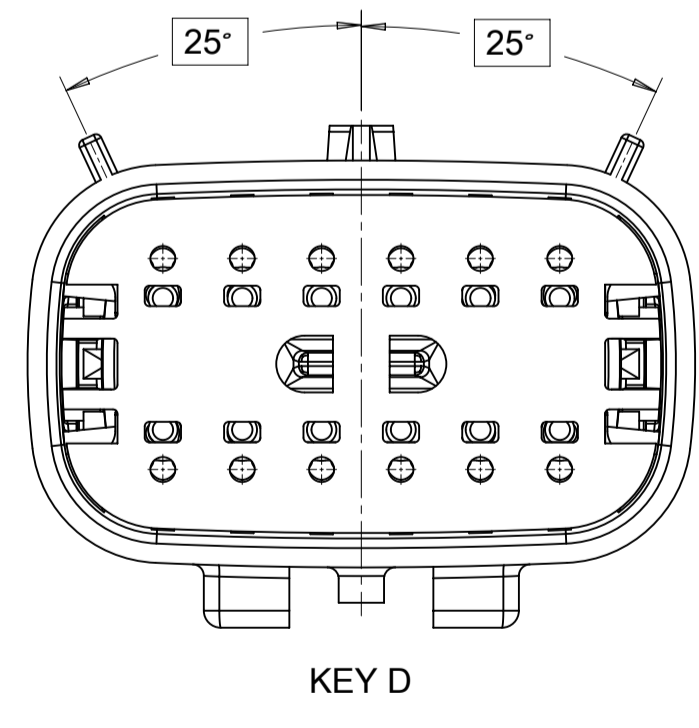

**SHEET DESCRIPTION**  
CONFIGURATIONS

2X2 - STANDARD (STD)

2X2 - UL V0\*

2X3 - STANDARD (STD)

2X3 - LENGTHENED

2X4 - STANDARD (STD)

2X6 - STANDARD (STD)

2X8 - STANDARD (STD)

2X10 - STANDARD (STD)

2X10 - UL V0\*

UL V0 UNIQUE FEATURE  
Partial1  
SCALE 10:1

\* MINOR GEOMETRY CHANGE THAN STANDARD CONFIGURATION.  
SEE NOTE 2a FOR MORE INFORMATION

SYMBOLS	THIS DRAWING CONTAINS INFORMATION THAT IS PROPRIETARY TO MOLEX ELECTRONIC TECHNOLOGIES, LLC AND SHOULD NOT BE USED WITHOUT WRITTEN PERMISSION		CURRENT REV DESC:		<b>molex</b>
	DIMENSION UNITS	SCALE			
▽ = 0	mm	1.5:1	EC NO: 171650		MX150 BLADE DUAL ROW SEALED ASSEMBLY MAT SEAL
▽ = 0	GENERAL TOLERANCES (UNLESS SPECIFIED)		DRWN: PMANJUNATHAC 2018/01/03		
▽ = 0	ANGULAR TOL ± 1.0°		CHK'D: MVANSLAMBROU 2018/02/16		
▽ = 0	4 PLACES ±		APPR: MVANSLAMBROU 2018/02/16		
▽ = 0	3 PLACES ±		INITIAL REVISION:		
▽ = 0	2 PLACES ± 0.1		DRWN: APROFFITT 2014/04/28		
▽ = 0	1 PLACE ± 0.2		APPR: VKOSHY 2014/05/14		
▽ = 0	0 PLACES ±		THIRD ANGLE PROJECTION		
▽ = 0	DRAFT WHERE APPLICABLE MUST REMAIN WITHIN DIMENSIONS		DRAWING	SERIES	DOCUMENT NUMBER
			A1-SIZE	33482	SD-33482-0001
					DOC TYPE   DOC PART   REVISION
					PSD   001   E2
					PRODUCT CUSTOMER DRAWING
					CUSTOMER
					GENERAL MARKET
					SHEET NUMBER
					2 OF 11

**SHEET DESCRIPTION**  
KEY CONFIGURATIONS CONT.

2X6

KEY A

KEY B

KEY C

KEY D

2X8

KEY A

KEY B

KEY C

KEY D

2X10

KEY A

KEY B

KEY C

KEY D