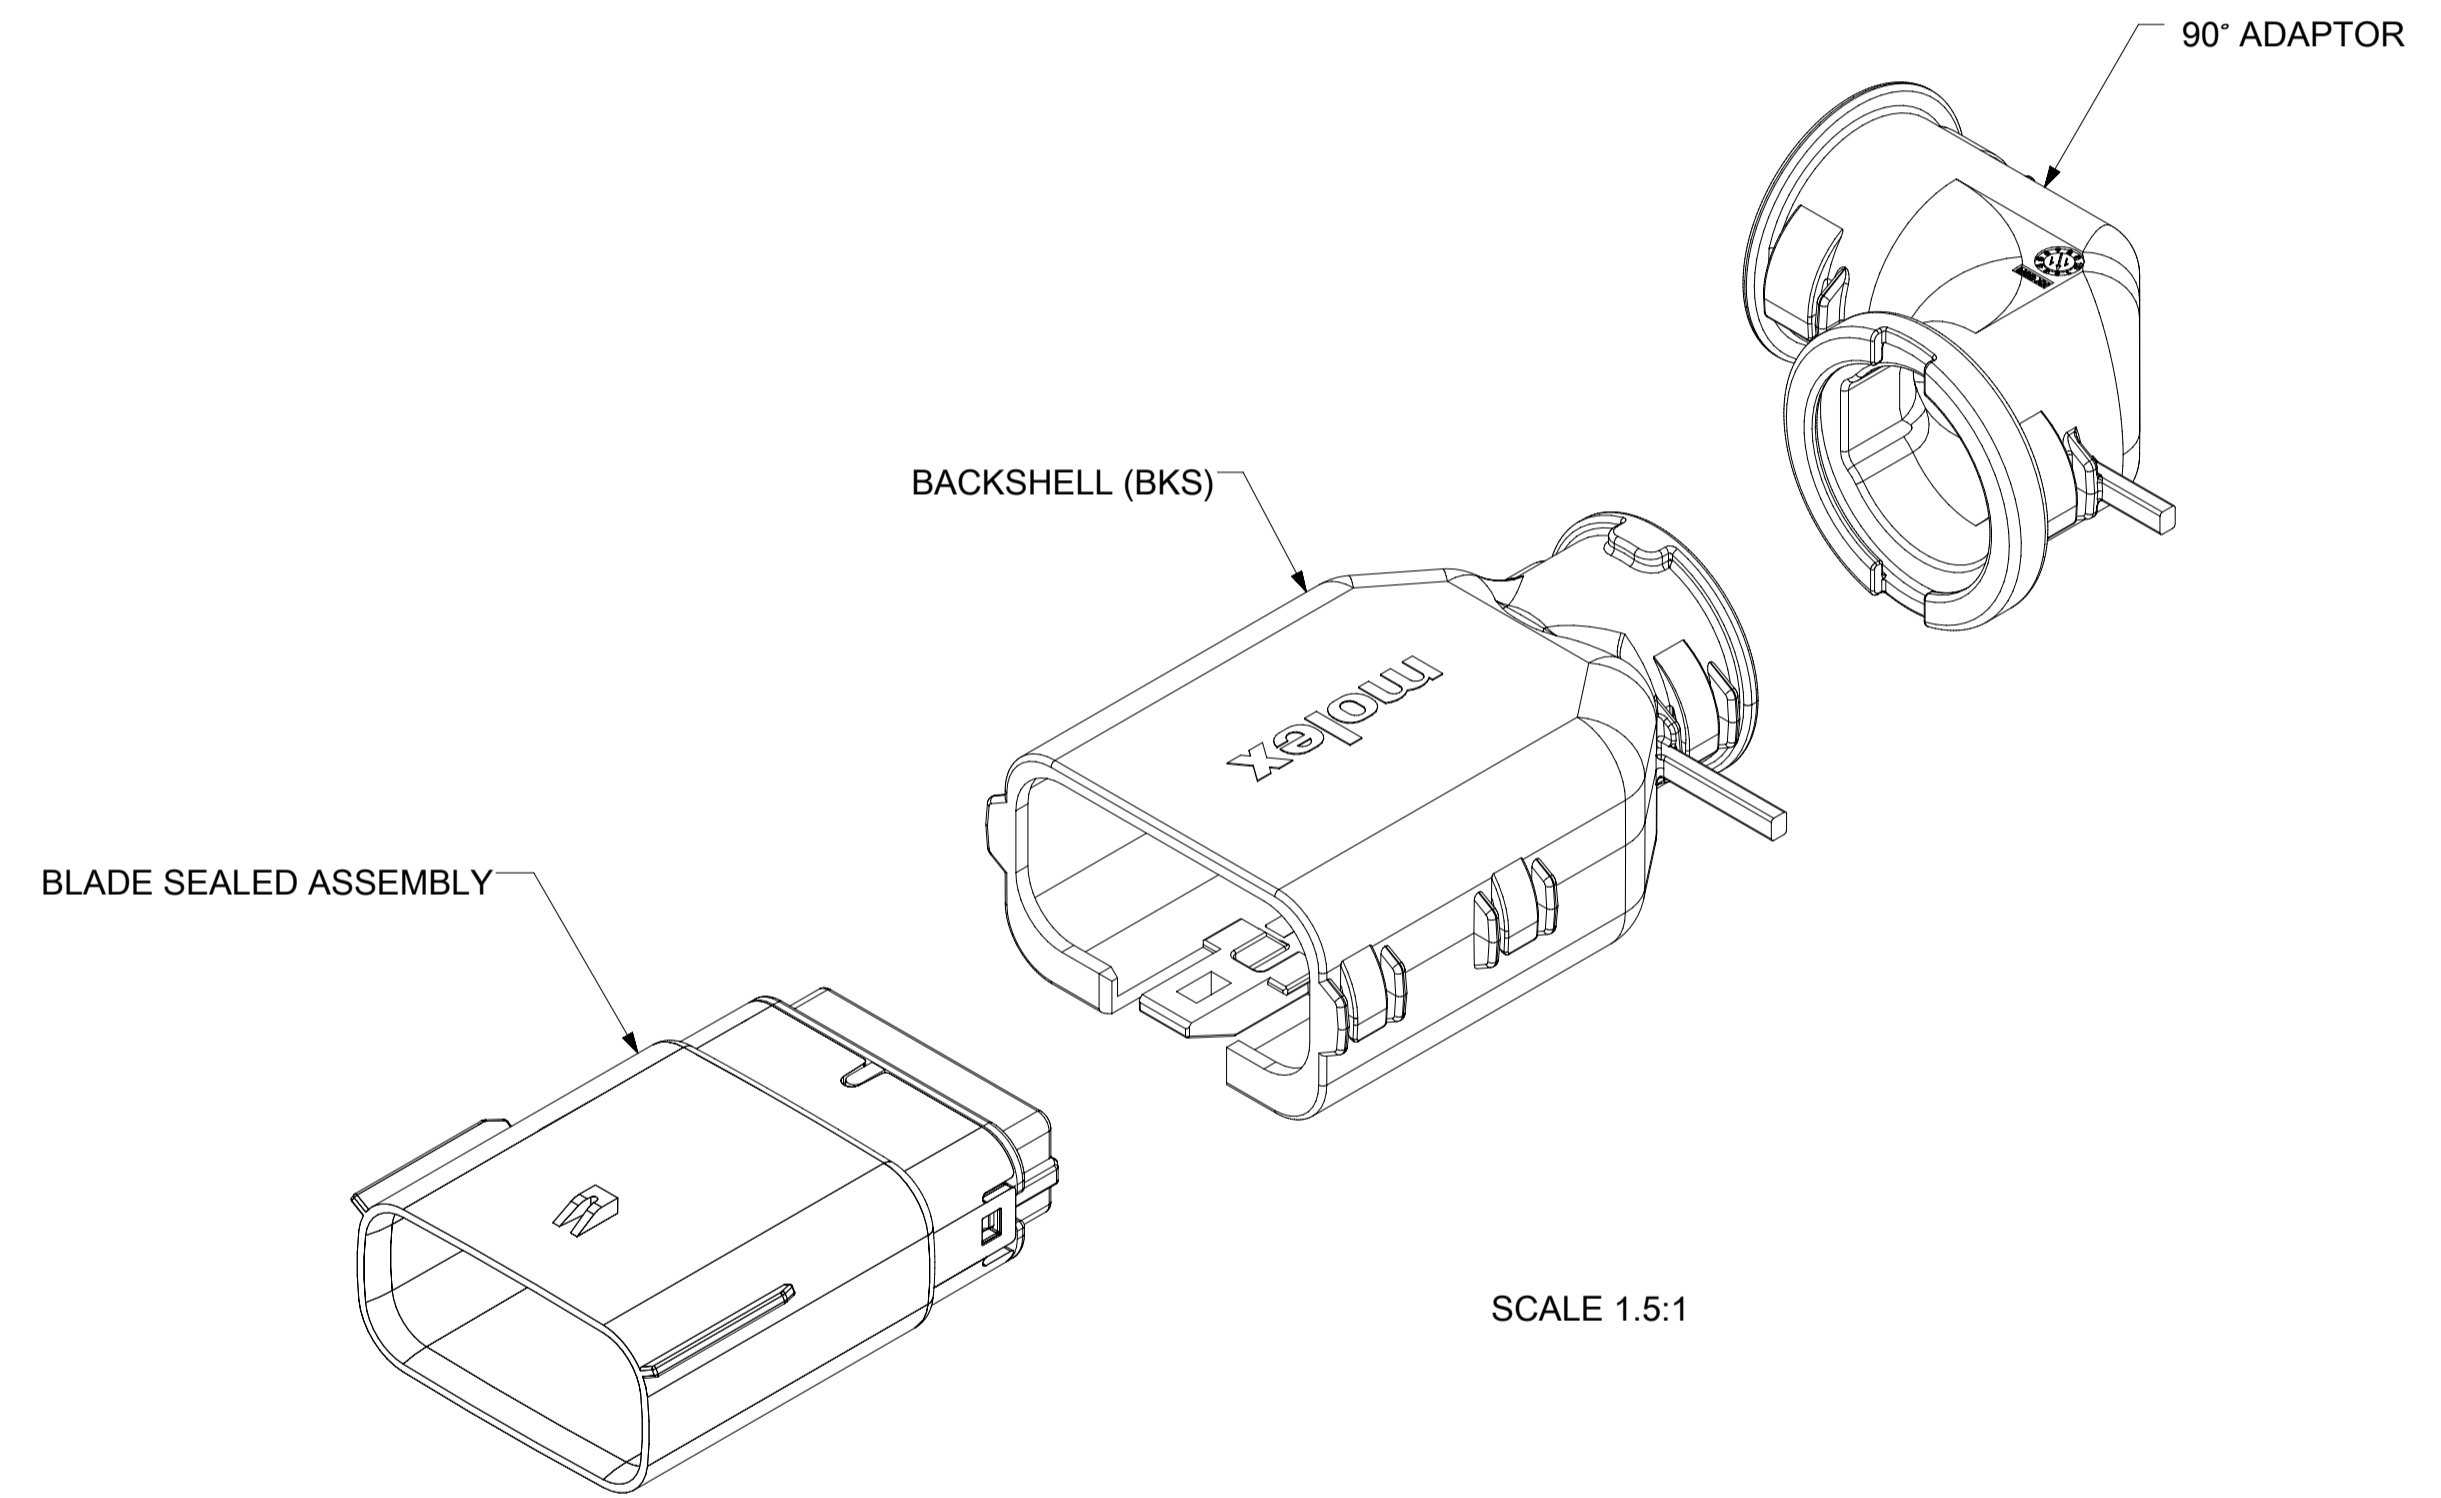

BACKSHELL FEATURES

- 1 - WITH RIBS
- 2 - WITHOUT RIBS
- 3 - 90° ADAPTOR

MX150 CIRCUIT SIZE 04, 06, 08, 12, 16, 20

SYMBOLS	THIS DRAWING CONTAINS INFORMATION THAT IS PROPRIETARY TO MOLEX ELECTRONIC TECHNOLOGIES, LLC AND SHOULD NOT BE USED WITHOUT WRITTEN PERMISSION		CURRENT REV DESC:						
	DIMENSION UNITS	SCALE						EC NO: 171650	DRWN: PMANJUNATHAC 2018/01/03
▽ = 0	mm	1.5:1	DRWN: APROFFITT 2014/04/28	CHK'D: MVANSLAMBROU 2018/02/16	SD-33482-0001	PSD	001	E2	
▽ = 0	GENERAL TOLERANCES (UNLESS SPECIFIED)		APPR: VKOSHY 2014/05/14	APPR: MVANSLAMBROU 2018/02/16					PRODUCT CUSTOMER DRAWING
▽ = 0	ANGULAR TOL ± 1.0°		INITIAL REVISION:		DOCUMENT NUMBER			SHEET NUMBER	
▽ = 0	4 PLACES ±		DRWN: APROFFITT 2014/04/28		MATERIAL NUMBER			CUSTOMER	
▽ = 0	3 PLACES ±		APPR: VKOSHY 2014/05/14		SERIES			SHEET NUMBER	
▽ = 0	2 PLACES ± 0.1		DRAWING		GENERAL MARKET			7 OF 11	
▽ = 0	1 PLACE ± 0.2		THIRD ANGLE PROJECTION		A1-SIZE			33482	
▽ = 0	0 PLACES ±		DRAWING		SERIES			33482	
▽ = 0	DRAFT WHERE APPLICABLE MUST REMAIN WITHIN DIMENSIONS		THIRD ANGLE PROJECTION		SERIES			33482	
▽ = 0			DRAWING		SERIES			33482	