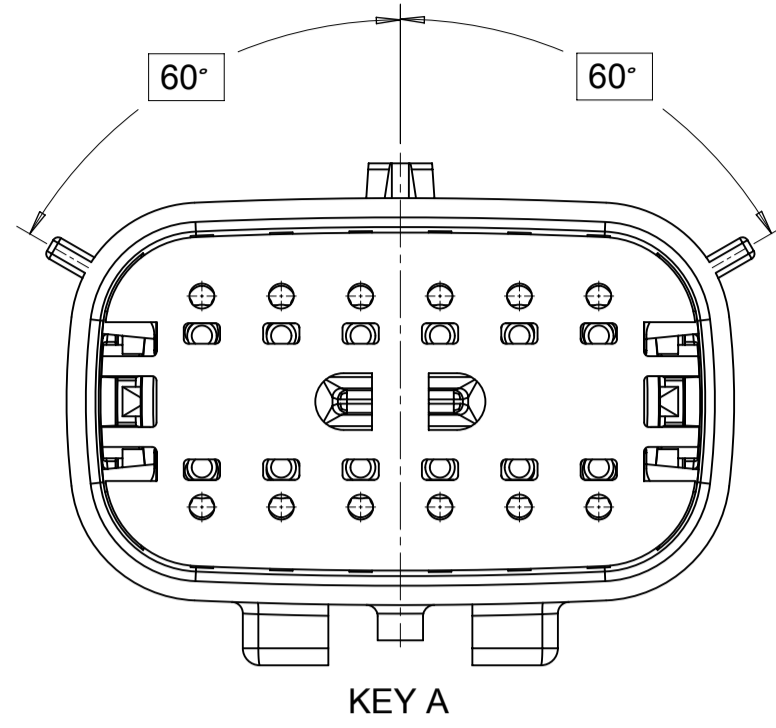

**SHEET DESCRIPTION**  
CONFIGURATIONS

2X2 - STANDARD (STD)

2X2 - UL V0\*

2X3 - STANDARD (STD)

2X3 - LENGTHENED

2X4 - STANDARD (STD)

2X6 - STANDARD (STD)

2X8 - STANDARD (STD)

2X10 - STANDARD (STD)

2X10 - UL V0\*

UL V0 UNIQUE FEATURE  
Partial1  
SCALE 10:1

\* MINOR GEOMETRY CHANGE THAN STANDARD CONFIGURATION.  
SEE NOTE 2a FOR MORE INFORMATION

SYMBOLS	THIS DRAWING CONTAINS INFORMATION THAT IS PROPRIETARY TO MOLEX ELECTRONIC TECHNOLOGIES, LLC AND SHOULD NOT BE USED WITHOUT WRITTEN PERMISSION		CURRENT REV DESC:		<b>molex</b>
	DIMENSION UNITS	SCALE			
▽ = 0	mm	1.5:1	EC NO: 171650		MX150 BLADE DUAL ROW SEALED ASSEMBLY MAT SEAL
▽ = 0	GENERAL TOLERANCES (UNLESS SPECIFIED)		DRWN: PMANJUNATHAC 2018/01/03		
▽ = 0	ANGULAR TOL ± 1.0°		CHK'D: MVANSLAMBROU 2018/02/16		
▽ = 0	4 PLACES ±		APPR: MVANSLAMBROU 2018/02/16		
▽ = 0	3 PLACES ±		INITIAL REVISION:		
▽ = 0	2 PLACES ± 0.1		DRWN: APROFFITT 2014/04/28		
▽ = 0	1 PLACE ± 0.2		APPR: VKOSHY 2014/05/14		
▽ = 0	0 PLACES ±		THIRD ANGLE PROJECTION		
▽ = 0	DRAFT WHERE APPLICABLE MUST REMAIN WITHIN DIMENSIONS		DRAWING	SERIES	DOCUMENT NUMBER
			A1-SIZE	33482	SD-33482-0001
					DOC TYPE   DOC PART   REVISION
					PSD   001   E2
					PRODUCT CUSTOMER DRAWING
					CUSTOMER
					GENERAL MARKET
					SHEET NUMBER
					2 OF 11

**SHEET DESCRIPTION**  
KEY CONFIGURATIONS CONT.

2X6

KEY A

KEY B

KEY C

KEY D

2X8

KEY A