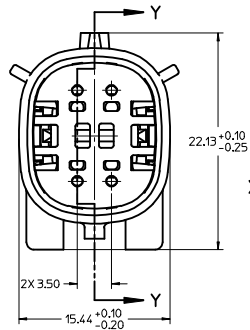

THIS DRAWING CONTAINS INFORMATION THAT IS PROPRIETARY TO MOLEX INCORPORATED AND SHOULD NOT BE USED WITHOUT WRITTEN PERMISSION

KEY CONFIGURATIONS

KEY A

KEY B

KEY C

KEY D

REVISED IEC NO. UAU2016-0465 DRAWN: PROFFITT 2015/10/06 CHECKED: BRUSZENSKI 2015/10/06 APPR: IKOSHY 2015/10/07	QUALITY SYMBOLS ▽=0 ▽=0 ▽=0	GENERAL TOLERANCES (UNLESS SPECIFIED)		DIMENSION STYLE <b>MM ONLY</b>	SCALE <b>4:1</b>	DESIGN UNITS <b>METRIC</b>	THIRD ANGLE PROJECTION
		4 PLACES ± mm ± INCH 3 PLACES ± --- ± --- 2 PLACES ± 0.10 ± --- 1 PLACE ± 0.3 ± --- 0 PLACE ± ±	DRAWN BY MYANSLAMBROU 04-27-06 CHECKED BY DGRIFITHS 06-22-06 APPROVED BY SMARCEAU 06-22-06	TITLE <b>MX150 2X2 BLADE SEALED ASSEMBLY MAT SEAL</b>		MATERIAL NO. <b>SEE BOM</b>	DOCUMENT NO. <b>SD-33482-041</b>
DRAFT WHERE APPLICABLE MUST REMAIN WITHIN DIMENSIONS		THIS DRAWING CONTAINS INFORMATION THAT IS PROPRIETARY TO MOLEX INCORPORATED AND SHOULD NOT BE USED WITHOUT WRITTEN PERMISSION					

PARTIAL X-X  
SCALE 4:1

PRIMARY LOCK REINFORCER (PLR) SHOWN  
IN PRE-STAGED POSITION

SECTION Z-Z

PRIMARY LOCK REINFORCER (PLR) SHOWN  
IN FINAL LOCK POSITION

SECTION Y-Y

<b>REVISED</b> IEC NO. UAU2016-0465 DRAWN: PROFFITT 2015/10/06 CHECKED: KRUSZENSKI 2015/10/06 APPR: WOSHY 2015/10/07	QUALITY SYMBOLS	GENERAL TOLERANCES (UNLESS SPECIFIED)	DIMENSION STYLE	SCALE	DESIGN UNITS	THIRD ANGLE PROJECTION	
	∇=0 ∇=0 ∇=0	mm INCH 4 PLACES ± --- ± --- 3 PLACES ± --- ± --- 2 PLACES ± 0.10 ± --- 1 PLACE ± 0.3 ± --- 0 PLACE ± ±	MM ONLY	4:1	METRIC	DRAWN BY: MYANSLAMBROU CHECKED BY: DGRIFITHS APPROVED BY: SMARCEAU DATE: 04-27-06 DATE: 06-22-06 DATE: 06-22-06	MX150 2X2 BLADE SEALED ASSEMBLY MAT SEAL <b>molex</b>
	ANGLAR ± 3 ° DRAFT WHERE APPLICABLE MUST REMAIN WITHIN DIMENSIONS	MATERIAL NO. <b>SEE BOM</b>	DOCUMENT NO. <b>SD-33482-041</b>	SHEET NO. 3 OF 5			
	THIS DRAWING CONTAINS INFORMATION THAT IS PROPRIETARY TO MOLEX INCORPORATED AND SHOULD NOT BE USED WITHOUT WRITTEN PERMISSION						