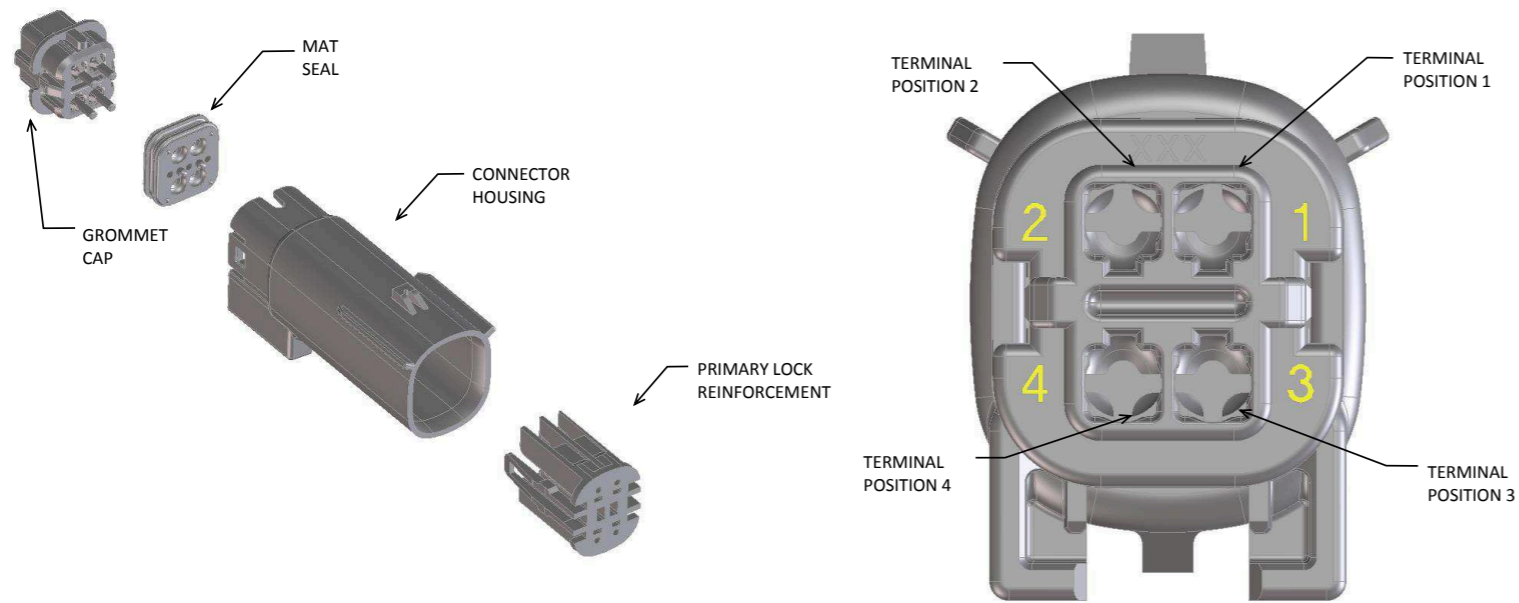

MX150 2X2 BLADE SEALED ASSEMBLY MAT SEAL
BOM AND PIN OUT SHEET

ABBREVIATION	DESCRIPTION	COLOR	MATERIAL
A-BLK	HOUSING, KEYING OPTION A	BLACK	SPS/NYLON GF20
B-LG	HOUSING, KEYING OPTION B	LIGHT GRAY	SPS/NYLON GF20
C-BR	HOUSING, KEYING OPTION C	BROWN	SPS/NYLON GF20
D-GR	HOUSING, KEYING OPTION D	GREEN	SPS/NYLON GF20
C-DG	HOUSING, KEYING OPTION C	DARK GRAY	SPS/NYLON GF20
D-SG	HOUSING, KEYING OPTION D	STONE GRAY	SPS/NYLON GF20
A-YW	HOUSING, KEYING OPTION A	YELLOW	SPS/NYLON GF20
GCP	GROMMET CAP (PLUGGED)	BLACK	SPS/NYLON GF20
GCO	GROMMET CAP (OPEN)	BLACK	SPS/NYLON GF20
PLR	PLR	NATURAL	SPS/NYLON GF20
M	MAT SEAL	ROYAL BLUE	INHERENTLY LUBRICATED SILICONE

FOR ADDITIONAL INFORMATION SEE SD-33482-0001