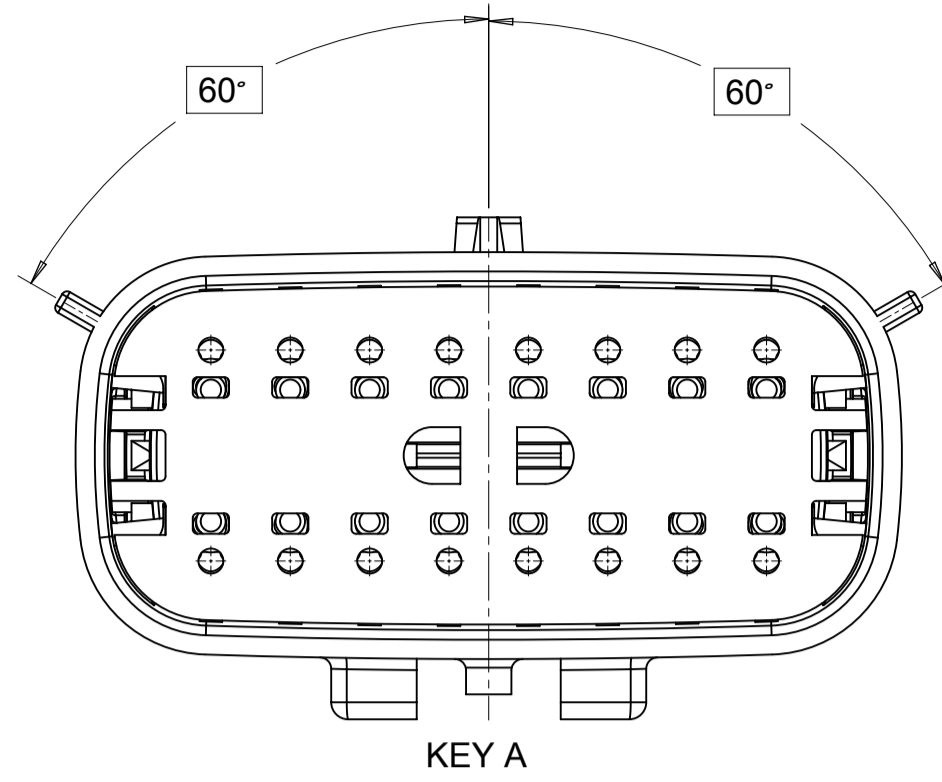

2X10 - STANDARD (STD)

2X10 - UL V0\*

UL V0 UNIQUE FEATURE  
Partial1  
SCALE 10:1

\* MINOR GEOMETRY CHANGE THAN STANDARD CONFIGURATION.  
SEE NOTE 2a FOR MORE INFORMATION

SYMBOLS	THIS DRAWING CONTAINS INFORMATION THAT IS PROPRIETARY TO MOLEX ELECTRONIC TECHNOLOGIES, LLC AND SHOULD NOT BE USED WITHOUT WRITTEN PERMISSION		CURRENT REV DESC:		<b>molex</b>
	DIMENSION UNITS	SCALE			
▽ = 0	mm	1.5:1	EC NO: 171650		MX150 BLADE DUAL ROW SEALED ASSEMBLY MAT SEAL
▽ = 0	GENERAL TOLERANCES (UNLESS SPECIFIED)		DRWN: PMANJUNATHAC 2018/01/03		
▽ = 0	ANGULAR TOL ± 1.0°		CHK'D: MVANSLAMBROU 2018/02/16		
▽ = 0	4 PLACES ±		APPR: MVANSLAMBROU 2018/02/16		
▽ = 0	3 PLACES ±		INITIAL REVISION:		
▽ = 0	2 PLACES ± 0.1		DRWN: APROFFITT 2014/04/28		
▽ = 0	1 PLACE ± 0.2		APPR: VKOSHY 2014/05/14		
▽ = 0	0 PLACES ±		THIRD ANGLE PROJECTION		
▽ = 0	DRAFT WHERE APPLICABLE MUST REMAIN WITHIN DIMENSIONS		DRAWING	SERIES	DOCUMENT NUMBER
			A1-SIZE	33482	SD-33482-0001
					DOC TYPE   DOC PART   REVISION
					PSD   001   E2
					PRODUCT CUSTOMER DRAWING
					CUSTOMER
					GENERAL MARKET
					SHEET NUMBER
					2 OF 11

**SHEET DESCRIPTION**  
KEY CONFIGURATIONS CONT.

2X6

KEY A

KEY B

KEY C

KEY D

2X8

KEY A

KEY B

KEY C

KEY D

2X10

KEY A

KEY B

KEY C

KEY D