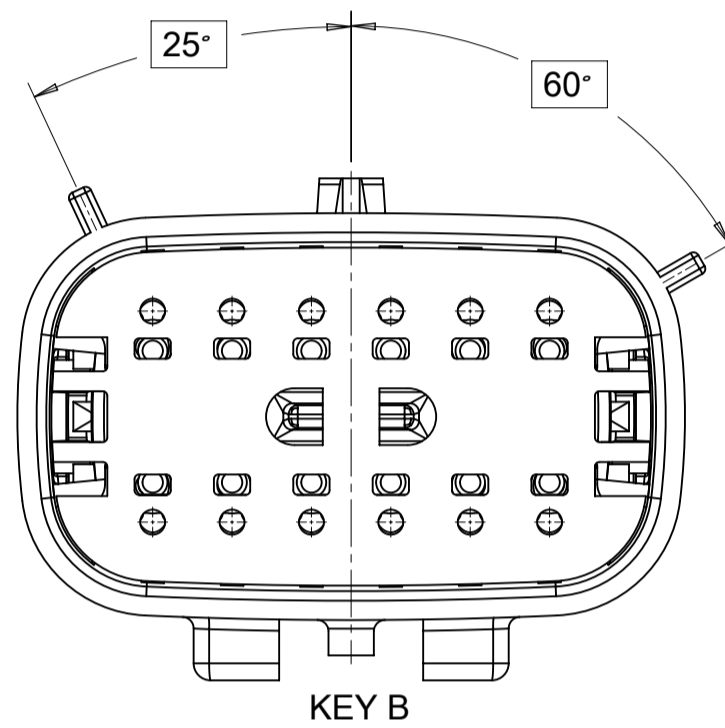

**SHEET DESCRIPTION**  
CONFIGURATIONS

2X2 - STANDARD (STD)

2X2 - UL V0\*

2X3 - STANDARD (STD)

2X3 - LENGTHENED

2X4 - STANDARD (STD)

2X6 - STANDARD (STD)

2X8 - STANDARD (STD)

2X10 - STANDARD (STD)

2X10 - UL V0\*

UL V0 UNIQUE FEATURE  
Partial1  
SCALE 10:1

\* MINOR GEOMETRY CHANGE THAN STANDARD CONFIGURATION.  
SEE NOTE 2a FOR MORE INFORMATION

SYMBOLS	THIS DRAWING CONTAINS INFORMATION THAT IS PROPRIETARY TO MOLEX ELECTRONIC TECHNOLOGIES, LLC AND SHOULD NOT BE USED WITHOUT WRITTEN PERMISSION		CURRENT REV DESC:		<b>molex</b>
	DIMENSION UNITS	SCALE			
▽ = 0	mm	1.5:1	EC NO: 171650		MX150 BLADE DUAL ROW SEALED ASSEMBLY MAT SEAL
▽ = 0	GENERAL TOLERANCES (UNLESS SPECIFIED)		DRWN: PMANJUNATHAC 2018/01/03		
▽ = 0	ANGULAR TOL ± 1.0°		CHK'D: MVANSLAMBROU 2018/02/16		
▽ = 0	4 PLACES ±		APPR: MVANSLAMBROU 2018/02/16		
▽ = 0	3 PLACES ±		INITIAL REVISION:		
▽ = 0	2 PLACES ± 0.1		DRWN: APROFFITT 2014/04/28		
▽ = 0	1 PLACE ± 0.2		APPR: VKOSHY 2014/05/14		
▽ = 0	0 PLACES ±		THIRD ANGLE PROJECTION		
▽ = 0	DRAFT WHERE APPLICABLE MUST REMAIN WITHIN DIMENSIONS		DRAWING	SERIES	DOCUMENT NUMBER
			A1-SIZE	33482	SD-33482-0001
					DOC TYPE   DOC PART   REVISION
					PSD   001   E2
					PRODUCT CUSTOMER DRAWING
					CUSTOMER
					GENERAL MARKET
					SHEET NUMBER
					2 OF 11

**SHEET DESCRIPTION**  
KEY CONFIGURATIONS CONT.

2X6

KEY A

KEY B

KEY C

KEY D

2X8

KEY A