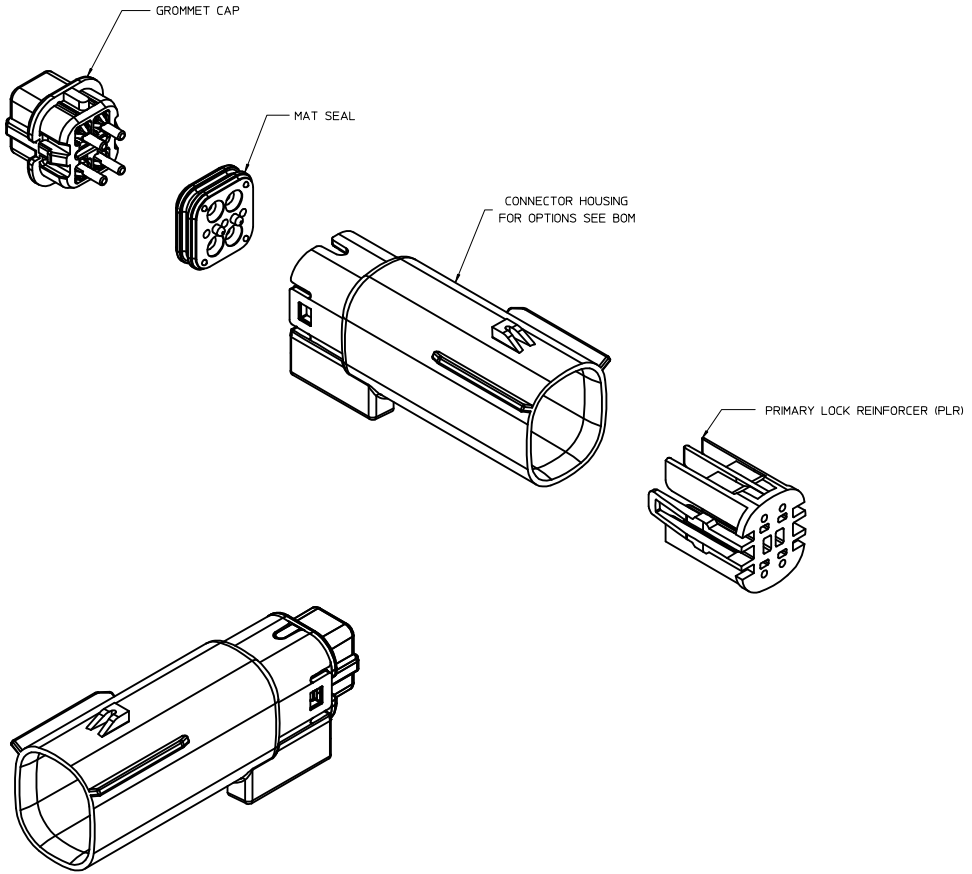

TABLE OF CONTENTS	
SHEET NO.	SHEET DESCRIPTION
1	NOTES
2	KEY CONFIGURATIONS
3	BLADE SEALED ASSEMBLY
4	SYSTEM PACKAGING
5	BOM

NOTES: VALID UNLESS OTHERWISE SPECIFIED

1. GENERAL:
a. APPLICATION SPECIFICATION SEE: AS-33472-100
CONTAINS: PRODUCT INTRODUCTION, PRODUCT SUMMARY, CONNECTOR ASSEMBLY, PACKAGING INFORMATION, CONNECTOR MATING, SERVICE INSTRUCTIONS, ELECTRICAL CONTINUITY CHECKING, CRIMPING, AND TROUBLESHOOTING.
-DESIGNED TO MATE WITH RECEPTACLE SEALED ASSEMBLY SPECIFIED IN MOLEX DRAWING SD-33472-041.
-FOR 15mm BLADE TERMINALS TO BE USED WITH THIS ASSEMBLY SEE MOLEX DRAWING SD-33000-001.
- SYSTEM TO BE USED WITH WIRE WITH DIAMETER RANGE OF 1.4mm TO 2.69mm.
-ASSEMBLY SHIPPED WITH PLR IN PRE-LOCK POSITION
-IN THE EVENT THAT THE PLR IS FOUND IN THE SEATED (FINAL LOCK) POSITION, REFER TO MOLEX SPECIFICATION PS-34646-001, AVAILABLE AT www.molex.com <<http://www.molex.com>>
-ASSEMBLY CONFORMS TO SAE/USCAR-2 REV.4 WITH THE FOLLOWING EXCEPTIONS: TERMINAL INSERTION FORCE FOR WIRE DIAMETER ABOVE 2.5mm NOT EXCEEDING 2.69mm SHALL NOT EXCEED 45 NEWTONS.

b. PRODUCT SPECIFICATION SEE: PS-33472-000
CONTAINS: PRODUCT INTRODUCTION, PRODUCT SUMMARY, RATINGS (CURRENT, TEMPERATURE, SEALING, AND FLAMMABILITY), AND PRODUCT VALIDATION.

c. PACKAGING SPECIFICATION PER MOLEX DRAWING: PK-31300-635

d. PARTS MUST BE IN COMPLIANCE TO MOLEX CHEMICAL SUBSTANCES FOR PRODUCTS AND PACKAGING SPECIFICATION: ES-40000-5016

e. DATA MUST BE SUBMITTED UNDER THE MOLEX PART NUMBER TO IMDS (COMPANY ID#13255)

2. DESIGN - MATERIALS:
a. CONNECTOR HOUSING, GROMMET CAP, PLR: SPS/NYLON 20% GLASS FILLED
b. MAT SEAL: INTERNALLY LUBRICATED SILICONE

3. DESIGN - GEOMETRY:
a. THIS IS A 100% CAD GENERATED PART. THE CAD MATHEMATICAL DATA IS THE MASTER FOR THIS PART. FOR DIMENSIONAL OR ANY INFORMATION NOT SHOWN ON THIS DRAWING, ANALYZE THE CAD MODEL.
b. GEOMETRIC DIMENSIONS AND TOLERANCES PER ASME Y14.5M - 1994
c. EDGES AND UNDIMENSIONED DETAILS PER ISO13715
d. CORNERS SHOWN AS SHARP TO BE R 0.2 MAX.
e. LETTERING SHALL BE 0.15 MAX RAISED IN 0.25 MAX RECESS PAD. THIS INCLUDES RECYCLING CODE, CAVITY ID, VENDOR IDENTIFICATION, AND CUSTOMER MATERIAL NUMBER.
f. VISUAL DEFECTS SHALL MEET COSMETIC STANDARD PS-45499-002 (Class B)
g. LASER MARKING: TBD

INSPECTION NUMBER LOG
LAST NUMBER USED:
ADDED:
REMOVED:

REV	DESCRIPTION
V	UPDATED STATUS AND COMMENTS COLUMNS
U	ADD NEW P/N 33482-4417
T	ADD NEW P/N 33482-4415 33482-4416
S	ADD NEW P/N 33482-4413
R	ADD NEW P/N 33482-4412
Q	UPDATED GROMMET CAP
P3	UPDATED DIMENSIONS
P2	UPDATED DIMENSIONS TO MATCH MODEL
P1	UPDATED NOTES
P	REDRAWN