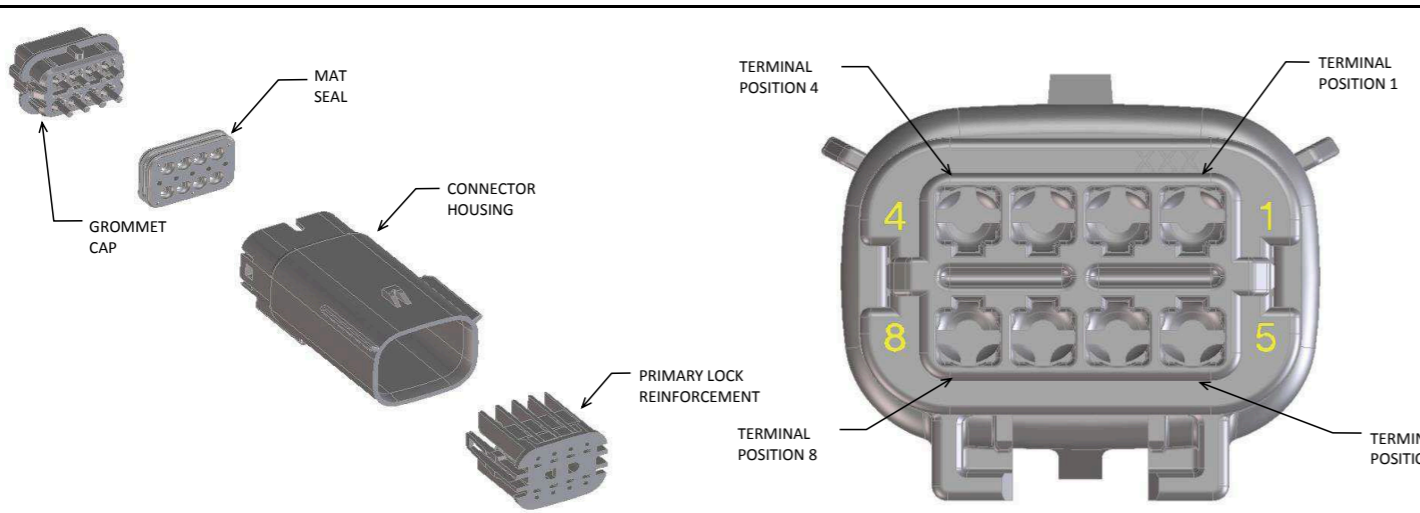

MX150 2X4 BLADE SEALED ASSEMBLY MAT SEAL
BOM AND PIN OUT SHEET

ABBREVIATION	DESCRIPTION	COLOR	MATERIAL
A-BLK	HOUSING, KEYING OPTION A	BLACK	SPS/NYLON GF20
B-LG	HOUSING, KEYING OPTION B	LIGHT GRAY	SPS/NYLON GF20
C-BR	HOUSING, KEYING OPTION C	BROWN	SPS/NYLON GF20
D-GR	HOUSING, KEYING OPTION D	GREEN	SPS/NYLON GF20
C-DG	HOUSING, KEYING OPTION C	DARK GRAY	SPS/NYLON GF20
D-SG	HOUSING, KEYING OPTION D	STONE GRAY	SPS/NYLON GF20
A-YW	HOUSING, KEYING OPTION A	YELLOW	SPS/NYLON GF20
GCP	GROMMET CAP (PLUGGED)	BLACK	SPS/NYLON GF20
GCO	GROMMET CAP (OPEN)	BLACK	SPS/NYLON GF20
PLR	PLR	NATURAL	SPS/NYLON GF20
M-R	MAT SEAL	RUST RED	INHERENTLY LUBRICATED SILICONE
M-B	MAT SEAL	ROYAL BLUE	INHERENTLY LUBRICATED SILICONE

FOR ADDITIONAL INFORMATION SEE SD-33482-0001