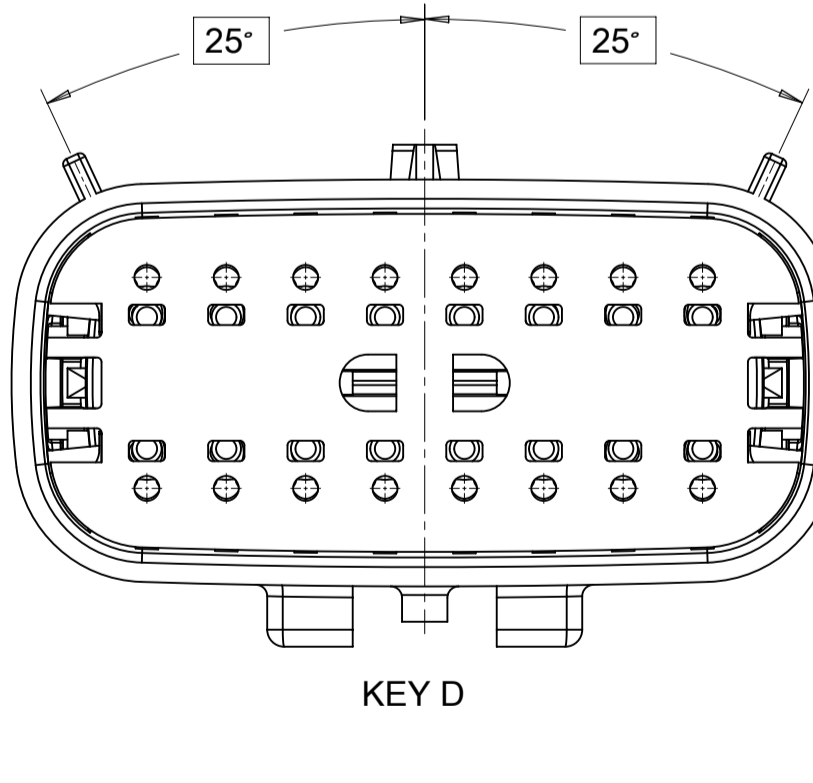

2X10 - STANDARD (STD)

2X10 - UL V0\*

UL V0 UNIQUE FEATURE  
Partial1  
SCALE 10:1

\* MINOR GEOMETRY CHANGE THAN STANDARD CONFIGURATION.  
SEE NOTE 2a FOR MORE INFORMATION

SYMBOLS	THIS DRAWING CONTAINS INFORMATION THAT IS PROPRIETARY TO MOLEX ELECTRONIC TECHNOLOGIES, LLC AND SHOULD NOT BE USED WITHOUT WRITTEN PERMISSION		CURRENT REV DESC:		<b>molex</b>
	DIMENSION UNITS	SCALE			
▽ = 0	mm	1.5:1	EC NO: 171650		MX150 BLADE DUAL ROW SEALED ASSEMBLY MAT SEAL
▽ = 0	GENERAL TOLERANCES (UNLESS SPECIFIED)		DRWN: PMANJUNATHAC 2018/01/03		
▽ = 0	ANGULAR TOL ± 1.0°		CHK'D: MVANSLAMBROU 2018/02/16		
▽ = 0	4 PLACES ±		APPR: MVANSLAMBROU 2018/02/16		
▽ = 0	3 PLACES ±		INITIAL REVISION:		
▽ = 0	2 PLACES ± 0.1		DRWN: APROFFITT 2014/04/28		
▽ = 0	1 PLACE ± 0.2		APPR: VKOSHY 2014/05/14		
▽ = 0	0 PLACES ±		THIRD ANGLE PROJECTION		
▽ = 0	DRAFT WHERE APPLICABLE MUST REMAIN WITHIN DIMENSIONS		DRAWING	SERIES	DOCUMENT NUMBER
			A1-SIZE	33482	SD-33482-0001
					DOC TYPE   DOC PART   REVISION
					PSD   001   E2
					PRODUCT CUSTOMER DRAWING
					CUSTOMER
					GENERAL MARKET
					SHEET NUMBER
					2 OF 11

**SHEET DESCRIPTION**  
KEY CONFIGURATIONS CONT.

2X6

KEY A

KEY B

KEY C

KEY D

2X8

KEY A

KEY B

KEY C

KEY D

2X10

KEY A

KEY B

KEY C

KEY D