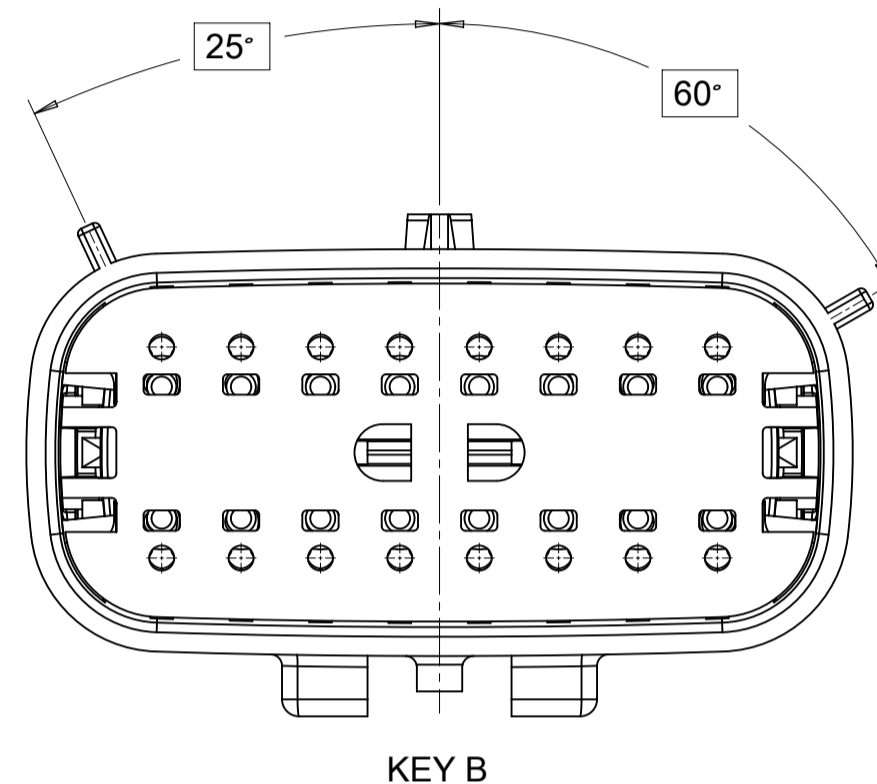

**SHEET DESCRIPTION**  
CONFIGURATIONS

2X2 - STANDARD (STD)

2X2 - UL V0\*

2X3 - STANDARD (STD)

2X3 - LENGTHENED

2X4 - STANDARD (STD)

2X6 - STANDARD (STD)

2X8 - STANDARD (STD)

2X10 - STANDARD (STD)

2X10 - UL V0\*

UL V0 UNIQUE FEATURE  
Partial1  
SCALE 10:1

\* MINOR GEOMETRY CHANGE THAN STANDARD CONFIGURATION.  
SEE NOTE 2a FOR MORE INFORMATION

SYMBOLS	THIS DRAWING CONTAINS INFORMATION THAT IS PROPRIETARY TO MOLEX ELECTRONIC TECHNOLOGIES, LLC AND SHOULD NOT BE USED WITHOUT WRITTEN PERMISSION		CURRENT REV DESC:		<b>molex</b>
	DIMENSION UNITS	SCALE			
▽ = 0	mm	1.5:1	EC NO: 171650		MX150 BLADE DUAL ROW SEALED ASSEMBLY MAT SEAL
▽ = 0	GENERAL TOLERANCES (UNLESS SPECIFIED)		DRWN: PMANJUNATHAC 2018/01/03		
▽ = 0	ANGULAR TOL ± 1.0°		CHK'D: MVANSLAMBROU 2018/02/16		
▽ = 0	4 PLACES ±		APPR: MVANSLAMBROU 2018/02/16		
▽ = 0	3 PLACES ±		INITIAL REVISION:		
▽ = 0	2 PLACES ± 0.1		DRWN: APROFFITT 2014/04/28		
▽ = 0	1 PLACE ± 0.2		APPR: VKOSHY 2014/05/14		
▽ = 0	0 PLACES ±		THIRD ANGLE PROJECTION		
▽ = 0	DRAFT WHERE APPLICABLE MUST REMAIN WITHIN DIMENSIONS		DRAWING	SERIES	DOCUMENT NUMBER
			A1-SIZE	33482	SD-33482-0001
					DOC TYPE   DOC PART   REVISION
					PSD   001   E2
					PRODUCT CUSTOMER DRAWING
					CUSTOMER
					GENERAL MARKET
					SHEET NUMBER
					2 OF 11

**SHEET DESCRIPTION**  
KEY CONFIGURATIONS CONT.

2X6

KEY A

KEY B

KEY C

KEY D

2X8

KEY A

KEY B

KEY C

KEY D

2X10

KEY A

KEY B

KEY C

KEY D