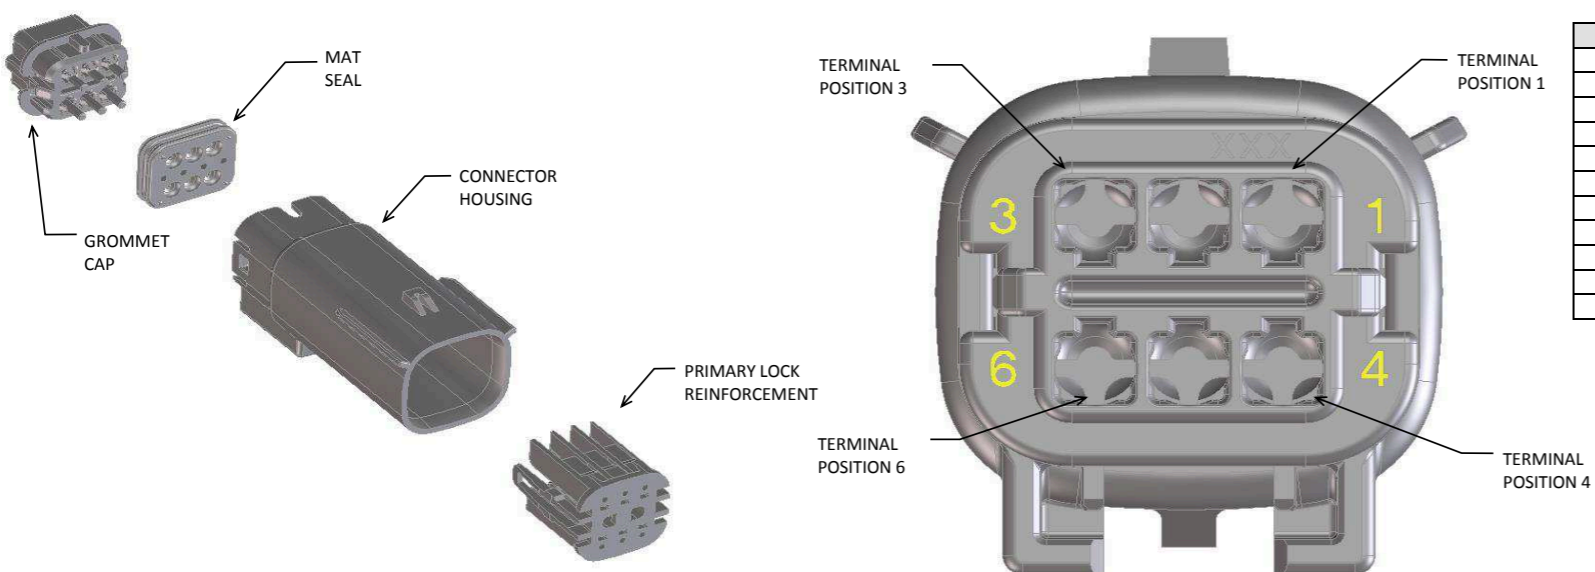

MX150 2X3 BLADE SEALED ASSEMBLY MAT SEAL
BOM AND PIN OUT SHEET

ABBREVIATION	DESCRIPTION	COLOR	MATERIAL
A-BLK	HOUSING, KEYING OPTION A	BLACK	SPS/NYLON GF20
B-LG	HOUSING, KEYING OPTION B	LIGHT GRAY	SPS/NYLON GF20
C-BR	HOUSING, KEYING OPTION C	BROWN	SPS/NYLON GF20
D-GR	HOUSING, KEYING OPTION D	GREEN	SPS/NYLON GF20
C-DG	HOUSING, KEYING OPTION C	DARK GRAY	SPS/NYLON GF20
D-SG	HOUSING, KEYING OPTION D	STONE GRAY	SPS/NYLON GF20
A-YW	HOUSING, KEYING OPTION A	YELLOW	SPS/NYLON GF20
GC	GROMMET CAP (STANDARD)	BLACK	SPS/NYLON GF20
GCL	GROMMET CAP (LENGTHENED)	BLACK	SPS/NYLON GF20
PLR	PLR	NATURAL	SPS/NYLON GF20
M	MAT SEAL	ROYAL BLUE	INHERENTLY LUBRICATED SILICONE

FOR ADDITIONAL INFORMATION SEE SD-33482-0001