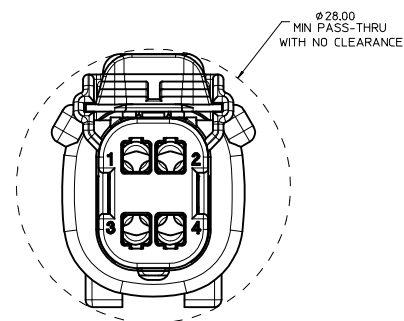

20 19 18 17 16 15 14 13 12 11 10 9 8 7 6 5 4 3 2 1

SYSTEM PACKAGING

CHARTED DIMENSIONS		
RECEPTACLE ASSY PART NUMBER	CONFIGURATION	A
33472-0401 THRU 33472-0452	MX150 2X2 RECEPTACLE SEALED ASSEMBLY - STANDARD	72.78
33472-4401 THRU 33472-4412	MX150 2X2 RECEPTACLE SEALED ASSEMBLY - LENGTHENED	77.21

REVISED IEC NO. UAU2016-0465 DRAWN BY: CHYKDOBROUSZENSKI 2015/10/06 CHECKED BY: APPR:VKOSHY 2015/10/07 DESCRIPTION:	QUALITY SYMBOLS ∇=0 ∇=0 ∇=0	GENERAL TOLERANCES (UNLESS SPECIFIED) mm INCH 4 PLACES ± --- ± --- 3 PLACES ± --- ± --- 2 PLACES ± 0.10 ± --- 1 PLACE ± 0.3 ± --- 0 PLACE ± ± ANGULAR ± 3 ° DRAFT WHERE APPLICABLE MUST REMAIN WITHIN DIMENSIONS	DIMENSION STYLE MM ONLY DRAWN BY: MYANSLAMBROU 04-27-06 DATE: DATE CHECKED BY: DGRIFITHS 06-22-06 DATE: DATE APPROVED BY: SMARCEAU 06-22-06 DATE: DATE	SCALE 4:1 DESIGN UNITS METRIC THIRD ANGLE PROJECTION	TITLE MX150 2X2 BLADE SEALED ASSEMBLY MAT SEAL molex	MATERIAL NO. SEE BOM	DOCUMENT NO. SD-33482-041	SHEET NO. 4 OF 5
	THIS DRAWING CONTAINS INFORMATION THAT IS PROPRIETARY TO MOLEX INCORPORATED AND SHOULD NOT BE USED WITHOUT WRITTEN PERMISSION							

19 18 17 16 15 14 13 12 11 10 9 8 7 6 5 4 3 2 1