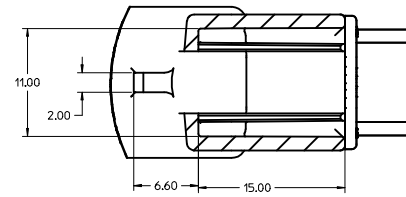

THIS DRAWING CONTAINS INFORMATION THAT IS PROPRIETARY TO MOLEX INCORPORATED AND SHOULD NOT BE USED WITHOUT WRITTEN PERMISSION

KEY CONFIGURATIONS

KEY A

KEY B

KEY C

KEY D

REVISED IEC NO. UAU2016-0465 DRAWN: PROFFITT 2015/10/06 CHECKED: BRUSZENSKI 2015/10/06 APPR: IKOSHY 2015/10/07	QUALITY SYMBOLS ▽=0 ▽=0 ▽=0	GENERAL TOLERANCES (UNLESS SPECIFIED)		DIMENSION STYLE <b>MM ONLY</b>	SCALE <b>4:1</b>	DESIGN UNITS <b>METRIC</b>	THIRD ANGLE PROJECTION
		4 PLACES ± mm ± INCH 3 PLACES ± --- ± --- 2 PLACES ± 0.10 ± --- 1 PLACE ± 0.3 ± --- 0 PLACE ± ±	DRAWN BY MYANSLAMBROU 04-27-06 CHECKED BY DGRIFITHS 06-22-06 APPROVED BY SMARCEAU 06-22-06	TITLE <b>MX150 2X2 BLADE SEALED ASSEMBLY MAT SEAL</b>		MATERIAL NO. <b>SEE BOM</b>	DOCUMENT NO. <b>SD-33482-041</b>
DRAFT WHERE APPLICABLE MUST REMAIN WITHIN DIMENSIONS		THIS DRAWING CONTAINS INFORMATION THAT IS PROPRIETARY TO MOLEX INCORPORATED AND SHOULD NOT BE USED WITHOUT WRITTEN PERMISSION					