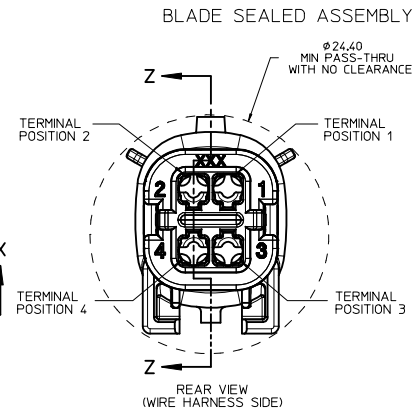

THIS DRAWING CONTAINS INFORMATION THAT IS PROPRIETARY TO MOLEX INCORPORATED AND SHOULD NOT BE USED WITHOUT WRITTEN PERMISSION

KEY CONFIGURATIONS

KEY A

KEY B

KEY C

KEY D

REVISED IEC NO. UAU2016-0465 DRAWN: PROFFITT 2015/10/06 CHECKED: BRUSZENSKI 2015/10/06 APPR: IKOSHY 2015/10/07	QUALITY SYMBOLS ▽=0 ▽=0 ▽=0	GENERAL TOLERANCES (UNLESS SPECIFIED)		DIMENSION STYLE <b>MM ONLY</b>	SCALE <b>4:1</b>	DESIGN UNITS <b>METRIC</b>	THIRD ANGLE PROJECTION
		4 PLACES ± mm ± INCH 3 PLACES ± --- ± --- 2 PLACES ± 0.10 ± --- 1 PLACE ± 0.3 ± --- 0 PLACE ± ±	DRAWN BY MYANSLAMBROU 04-27-06 CHECKED BY DGRIFITHS 06-22-06 APPROVED BY SMARCEAU 06-22-06	TITLE <b>MX150 2X2 BLADE SEALED ASSEMBLY MAT SEAL</b>		MATERIAL NO. <b>SEE BOM</b>	DOCUMENT NO. <b>SD-33482-041</b>
DRAFT WHERE APPLICABLE MUST REMAIN WITHIN DIMENSIONS		THIS DRAWING CONTAINS INFORMATION THAT IS PROPRIETARY TO MOLEX INCORPORATED AND SHOULD NOT BE USED WITHOUT WRITTEN PERMISSION					