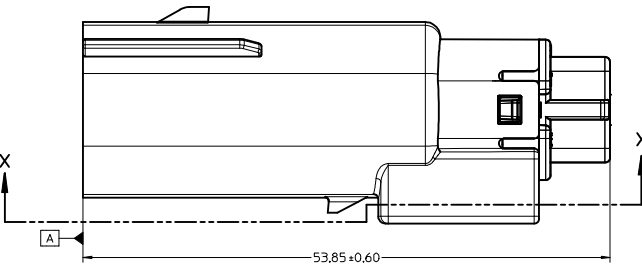

THIS DRAWING CONTAINS INFORMATION THAT IS PROPRIETARY TO MOLEX INCORPORATED AND SHOULD NOT BE USED WITHOUT WRITTEN PERMISSION

KEY CONFIGURATIONS

KEY A

KEY B

KEY C

KEY D

REVISED IEC NO. UAU2016-0465 DRAWN: PROFFITT 2015/10/06 CHECKED: BRUSZENSKI 2015/10/06 APPR: IKOSHY 2015/10/07	QUALITY SYMBOLS ▽=0 ▽=0 ▽=0	GENERAL TOLERANCES (UNLESS SPECIFIED)		DIMENSION STYLE <b>MM ONLY</b>	SCALE <b>4:1</b>	DESIGN UNITS <b>METRIC</b>	THIRD ANGLE PROJECTION
		4 PLACES ± mm ± INCH 3 PLACES ± --- ± --- 2 PLACES ± 0.10 ± --- 1 PLACE ± 0.3 ± --- 0 PLACE ± ±	DRAWN BY MYANSLAMBROU 04-27-06 CHECKED BY DGRIFITHS 06-22-06 APPROVED BY SMARCEAU 06-22-06	TITLE <b>MX150 2X2 BLADE SEALED ASSEMBLY MAT SEAL</b>		MATERIAL NO. <b>SEE BOM</b>	DOCUMENT NO. <b>SD-33482-041</b>
DRAFT WHERE APPLICABLE MUST REMAIN WITHIN DIMENSIONS		THIS DRAWING CONTAINS INFORMATION THAT IS PROPRIETARY TO MOLEX INCORPORATED AND SHOULD NOT BE USED WITHOUT WRITTEN PERMISSION					