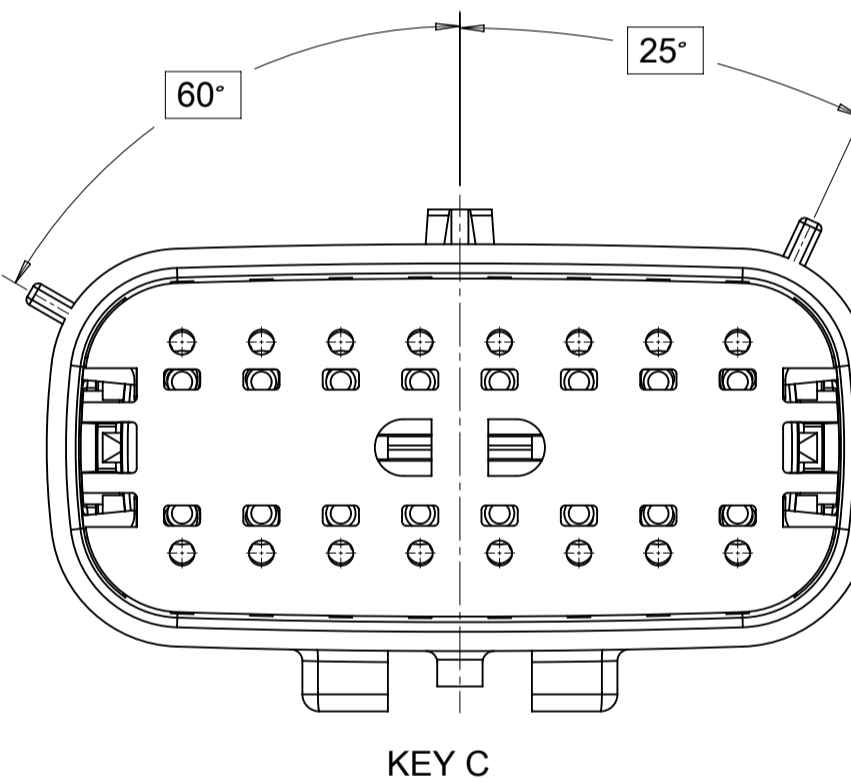

**SHEET DESCRIPTION**  
CONFIGURATIONS

2X2 - STANDARD (STD)

2X2 - UL V0\*

2X3 - STANDARD (STD)

2X3 - LENGTHENED

2X4 - STANDARD (STD)

2X6 - STANDARD (STD)

2X8 - STANDARD (STD)

2X10 - STANDARD (STD)

2X10 - UL V0\*

UL V0 UNIQUE FEATURE  
Partial1  
SCALE 10:1

\* MINOR GEOMETRY CHANGE THAN STANDARD CONFIGURATION.  
SEE NOTE 2a FOR MORE INFORMATION

SYMBOLS	THIS DRAWING CONTAINS INFORMATION THAT IS PROPRIETARY TO MOLEX ELECTRONIC TECHNOLOGIES, LLC AND SHOULD NOT BE USED WITHOUT WRITTEN PERMISSION		CURRENT REV DESC:		<b>molex</b>
	DIMENSION UNITS	SCALE			
▽ = 0	mm	1.5:1	EC NO: 171650		MX150 BLADE DUAL ROW SEALED ASSEMBLY MAT SEAL
▽ = 0	GENERAL TOLERANCES (UNLESS SPECIFIED)		DRWN: PMANJUNATHAC 2018/01/03		
▽ = 0	ANGULAR TOL ± 1.0°		CHK'D: MVANSLAMBROU 2018/02/16		
▽ = 0	4 PLACES ±		APPR: MVANSLAMBROU 2018/02/16		
▽ = 0	3 PLACES ±		INITIAL REVISION:		
▽ = 0	2 PLACES ± 0.1		DRWN: APROFFITT 2014/04/28		
▽ = 0	1 PLACE ± 0.2		APPR: VKOSHY 2014/05/14		
▽ = 0	0 PLACES ±		THIRD ANGLE PROJECTION		
▽ = 0	DRAFT WHERE APPLICABLE MUST REMAIN WITHIN DIMENSIONS		DRAWING	SERIES	DOCUMENT NUMBER
			A1-SIZE	33482	SD-33482-0001
					DOC TYPE   DOC PART   REVISION
					PSD   001   E2
					PRODUCT CUSTOMER DRAWING
					CUSTOMER
					GENERAL MARKET
					SHEET NUMBER
					2 OF 11

**SHEET DESCRIPTION**  
KEY CONFIGURATIONS CONT.

2X6

KEY A

KEY B

KEY C

KEY D

2X8

KEY A

KEY B

KEY C

KEY D

2X10

KEY A

KEY B

KEY C

KEY D