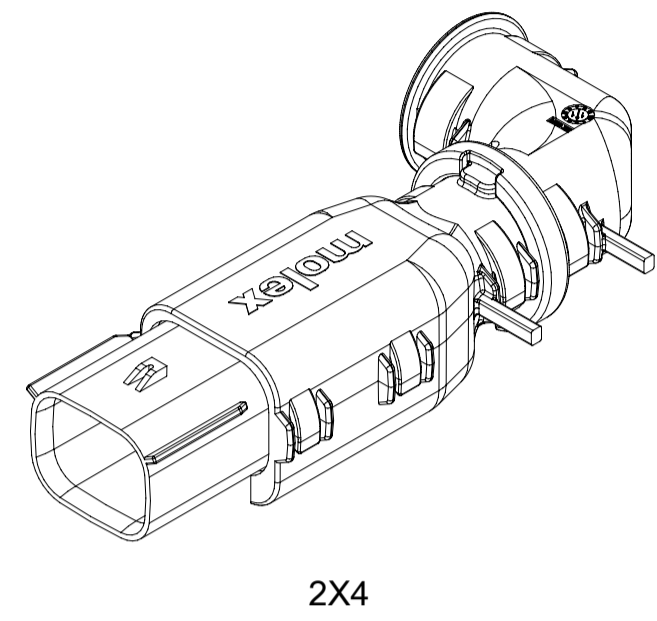

**SHEET DESCRIPTION**  
**BACKSHELL NOTES**

BACKSHELL NOTES: VALID UNLESS OTHERWISE SPECIFIED

1. GENERAL:

- a. APPLICATION SPECIFICATION SEE: AS-34951-001
- DESIGNED TO MATE WITH BLADE SEALED ASSEMBLY SPECIFIED IN MOLEX DRAWING SD-33482-0001.
- SYSTEM TO BE USED WITH WIRE WITHIN DIAMETER RANGE OF 1.2mm TO 2.69mm.
- COMPONENTS ARE OPTIONAL AND MUST BE PURCHASED SEPERATELY.
- DESIGN IS OWNED BY SCHLEMMER FOR SCHLEMMER BACKSHELL.
- DESIGN IS OWNED BY MOLEX FOR MOLEX BACKSHELL.
- 90° ADAPTOR DESIGN IS OWNED BY MOLEX.
- FOR ADDITIONAL INFORMATION SEE THE BACKSHELL COMPONENT DRAWING SD-34950-0001.