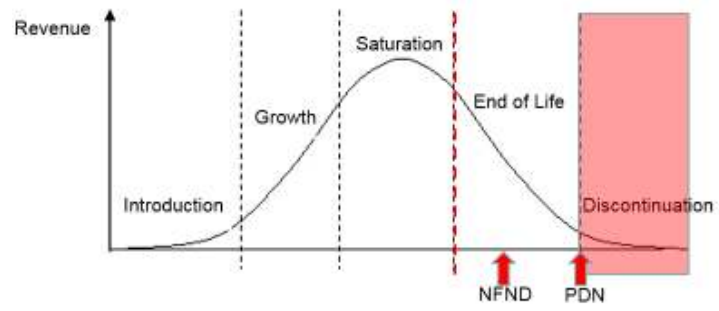

Light is OSRAM

Product Discontinuation (acc. JEDEC J-STD-048)
OS-PD-2017-033

6/16/2017

Last order:	9/15/2017
Last delivery:	12/15/2017
Reason:	Improvement brightness

Please direct your feedback to your local Sales office.