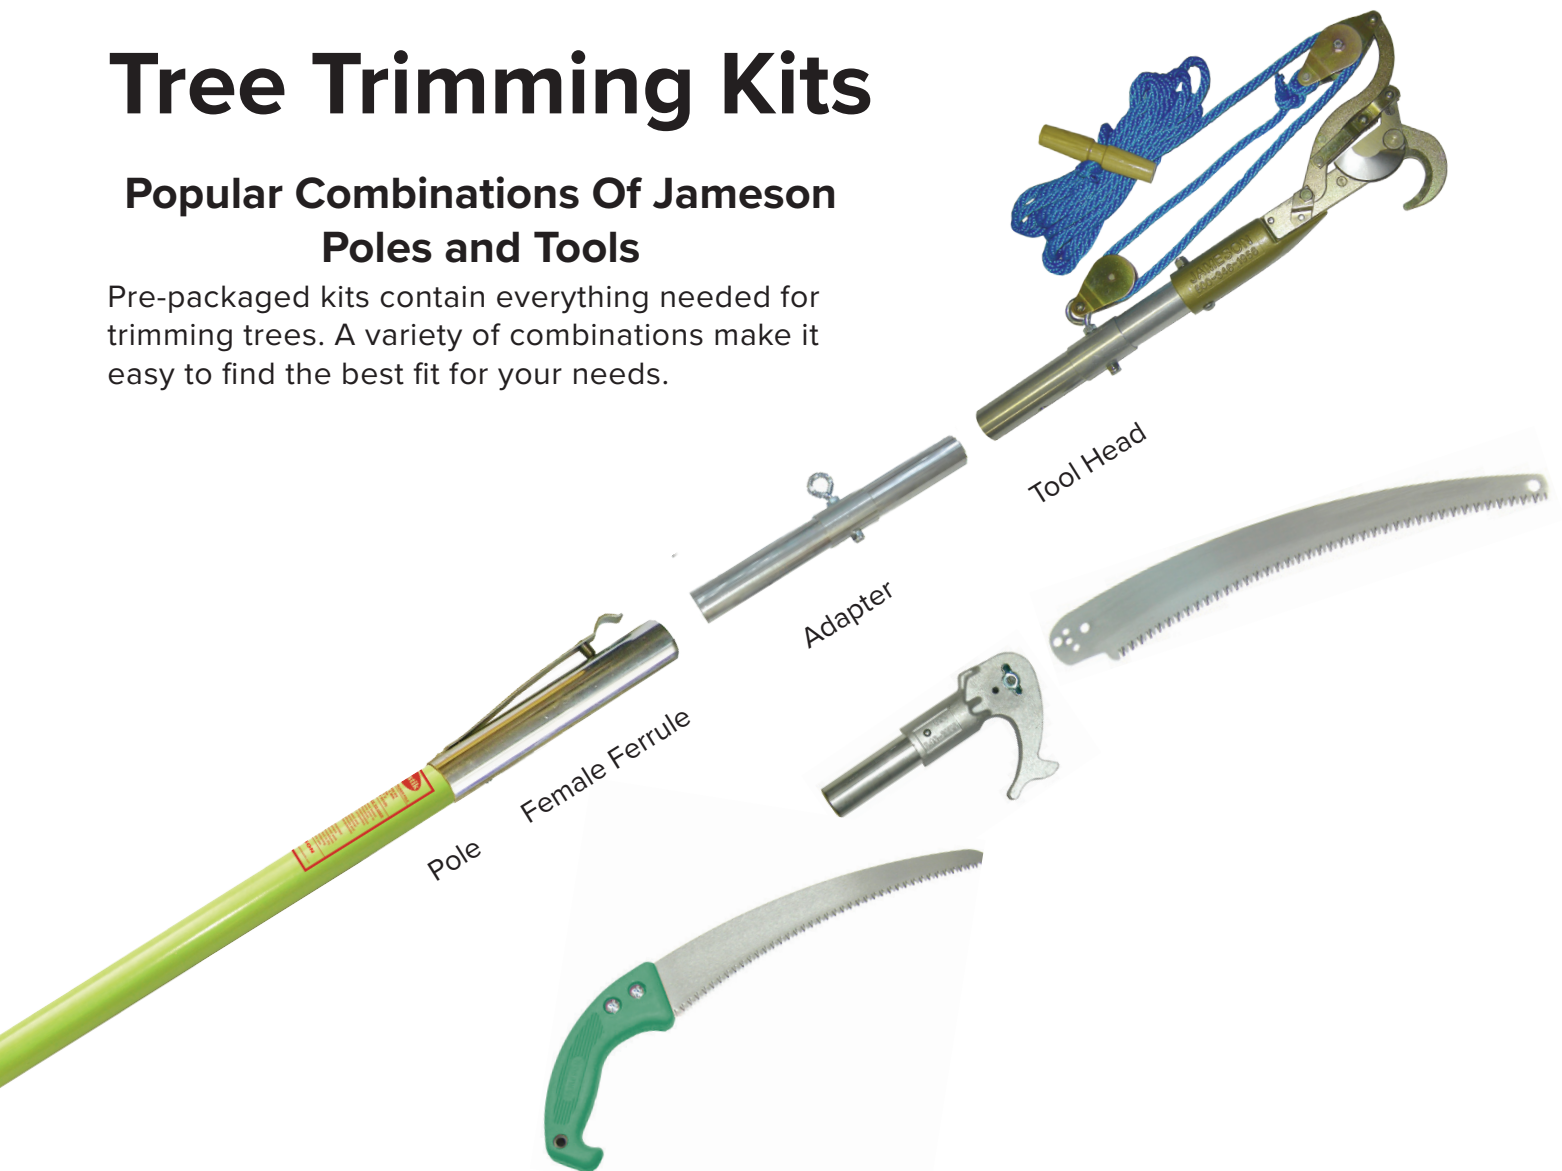

Tree Trimming Kits

Popular Combinations Of Jameson Poles and Tools

Pre-packaged kits contain everything needed for trimming trees. A variety of combinations make it easy to find the best fit for your needs.

JE Foam Core Pole Kits With Pole Adapters

JE-14K	JA-14 Pruner with Pole Adapter & Pruner Rope Two 6' JE Extension Poles, One 6' JE Base Pole
JE-11K	PH-11 Pruner with Pole Adapter & Pruner Rope SB-1T Saw Blade, Canvas Scabbard Two 6' JE Extension Poles, One 6' JE Base Pole
JE-6PKG-2	JA-14 Pruner, Pole Adapter, Rope, Saw Head, 13" Tri-Cut Saw Blade, Wire & Limb Raiser, 13" Tri-Cut Hand Saw 6' JE Extension Pole, 6' JE Base Pole
JE-6PKG-7	JA-34DP Big Mouth Double Pulley Pruner With Adapter, Pruner Rope Saw Head, 16" Tri-Cut Saw Blade 6' JE Extension Pole, 6' JE Base Pole
JE-6PKG-8	JA-34DP Big Mouth Double Pulley Pruner With Adapter And Pruner Rope PS-3FP Saw Head, 16" Tri-Cut Saw Blade Hand Saw with Orange Handle, Limb Raiser, Two 6' JE Extension Pole, One 6' JE Base Pole

Pole Adapters Allow User To Replace Pruner Head Or Pole Saw Quickly And Easily Without Tools, Using The Same Pole

JE Poles: The highest quality fiberglass pole available. Foam core prevents debris and moisture build up inside pole, adds extra hoop strength and rigidity. Meets OSHA Subpart R 1910.269(j)(1)(i): **Every JE series pole is tested to 100KV per foot for 5 minutes.**