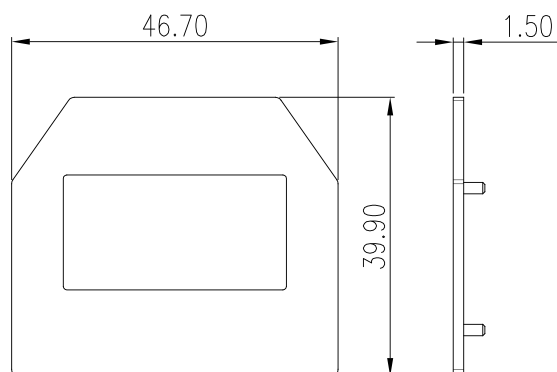

DK16HC

DIN Rail Terminal Blocks > Accessories

Specification

Product description	END COVER
Color	Grey
Material	PA66
Inflammability class	UL94-V0
Compatible products	DK16H
Package	50 pcs / box