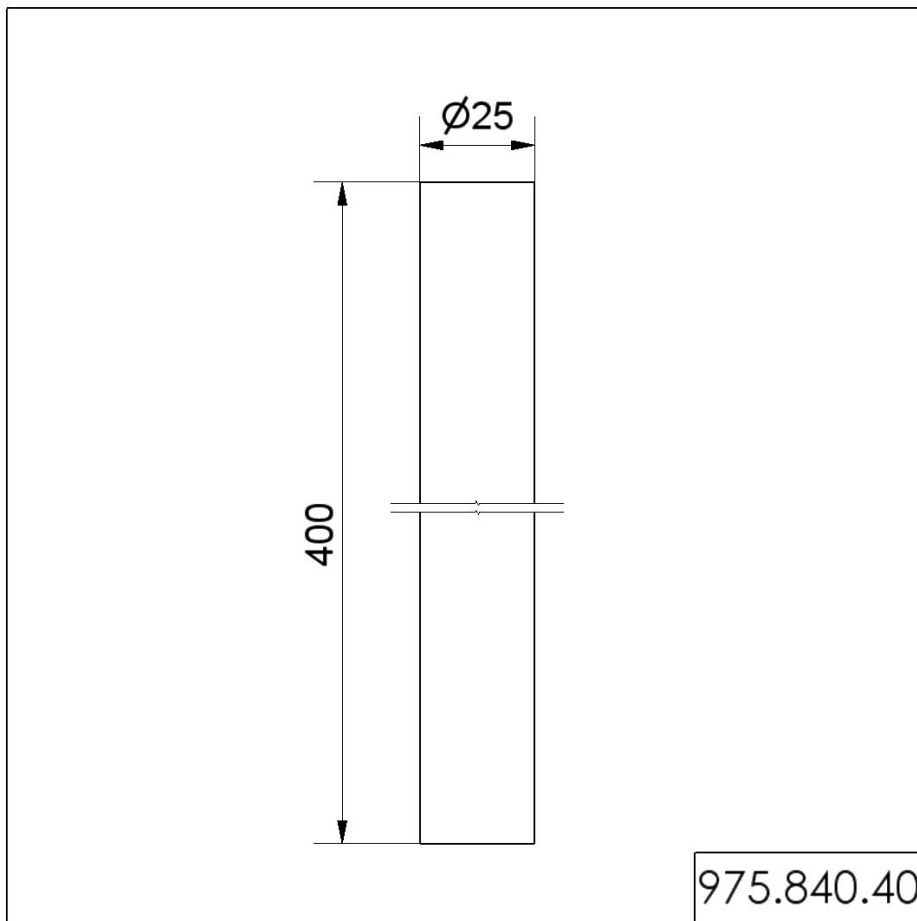

KombiSIGN 50 / Accessories

Tube D25mm 400mm long SR

Part No.: 975.840.40

MECHANICAL DATA	
Height	400 mm
Diameter	25 mm
Materials	Aluminium
Housing colour	Silver
Weight with packaging	115 g
Product weight	115 g

Tube D25mm 400mm long SR

DRAWING

! For additional installation and mounting information, refer to the appropriate user guide at www.werma.com. This printed copy is for information only and is subject to alteration.