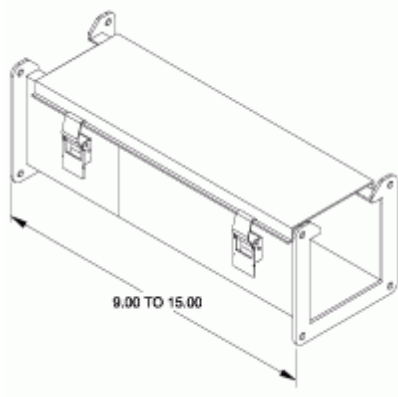

Quality Products. Service Excellence.

Cut-Off Fitting (Lay-In) 1485 W1 Series

- Body comes in two pieces. Cut-off one piece, shorten cover, and weld together.
- Includes angle sealing plate.

| Part No. | Size |
|----------|-----------|
| 1485BW1 | 2.5 x 2.5 |
| 1485CW1 | 4 x 4 |
| 1485DW1 | 6 x 6 |
| 1485EW1 | 8 x 8 |
| 1485FW1 | 12 x 6 |

One angle sealing plate included
Does not meet CSA or UL requirements

Data subject to change without notice

© 2021. Hammond Manufacturing Ltd. All rights reserved.