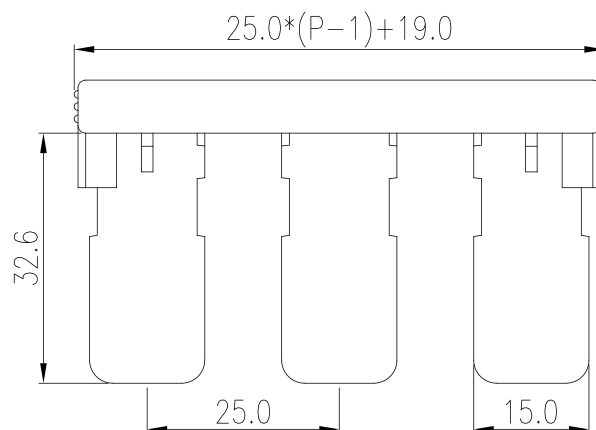

# CSC-95XXP

DIN Rail Terminal Blocks > Accessories > Insertion Bridge

## Specification

Product description	Insertion Bridge
Color	Beige
Material	PA
Inflammability class	UL94-V0
Position	02, 03P
Compatible products	DK95
Package	50 pcs / box