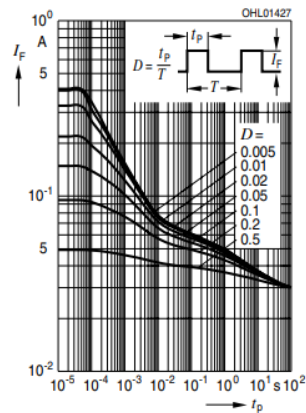

$I_F = f(t_p)$; D: Duty cycle; $T_S = 85\text{ °C}$