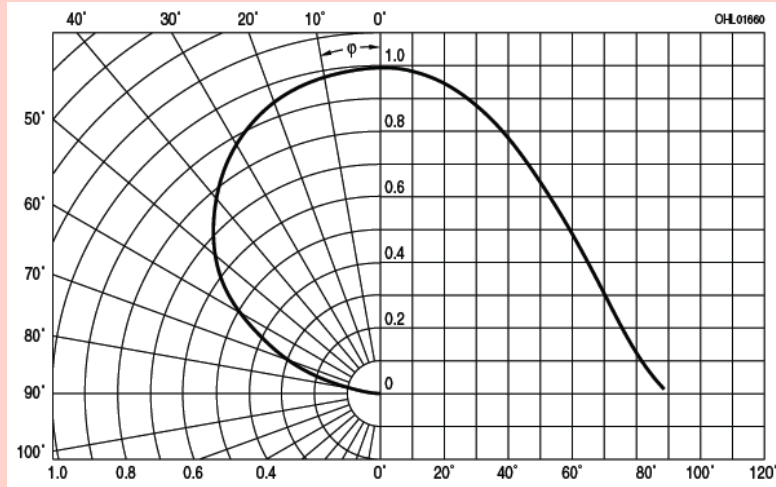

Description of change (for LA T676): Radiation Characteristics

$$I_{\text{rel}} = f(\phi); T_S = 25\text{ }^{\circ}\text{C}$$

Current status