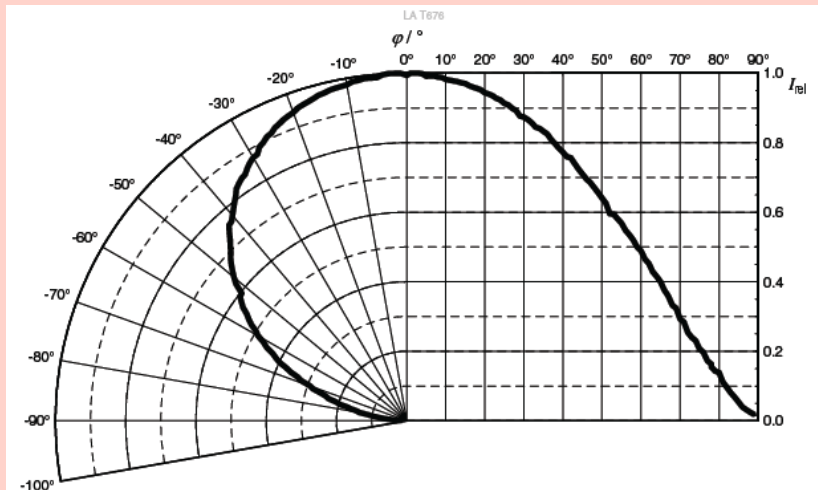

Description of change (for LA T676): Radiation Characteristics

$$I_{\text{rel}} = f(\phi); T_S = 25\text{ }^{\circ}\text{C}$$

Current status

New status