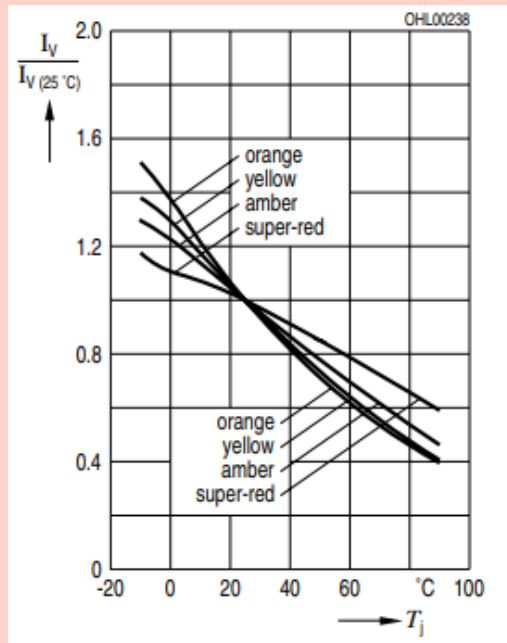

Description of change (for LA T676): Relative Luminous Intensity

$$I_V / I_V(25\text{ }^\circ\text{C}) = f(T_j); I_F = 20\text{ mA}$$

Current status