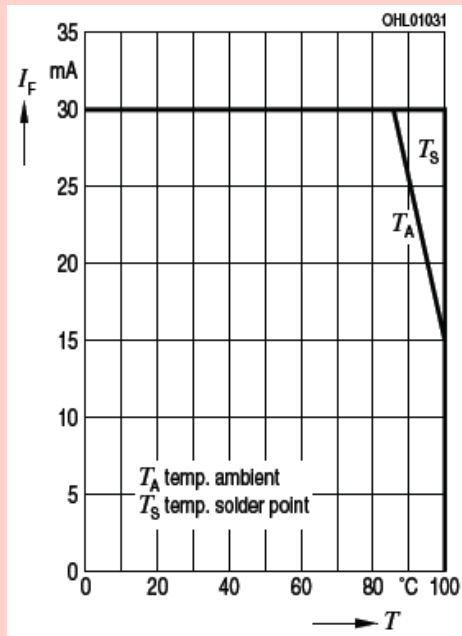

**Description of change (for LA T676):
Max. Permissible Forward Current**

$$I_F = f(T)$$

Current status