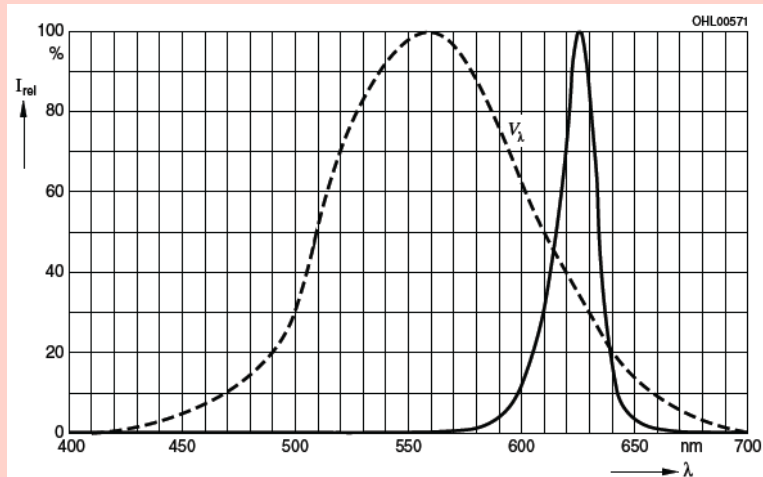

Description of change (for LA T676): Relative Spectral Emission

$I_{rel} = f(\lambda)$; $I_F = 20 \text{ mA}$; $T_S = 25 \text{ }^\circ\text{C}$

Current status