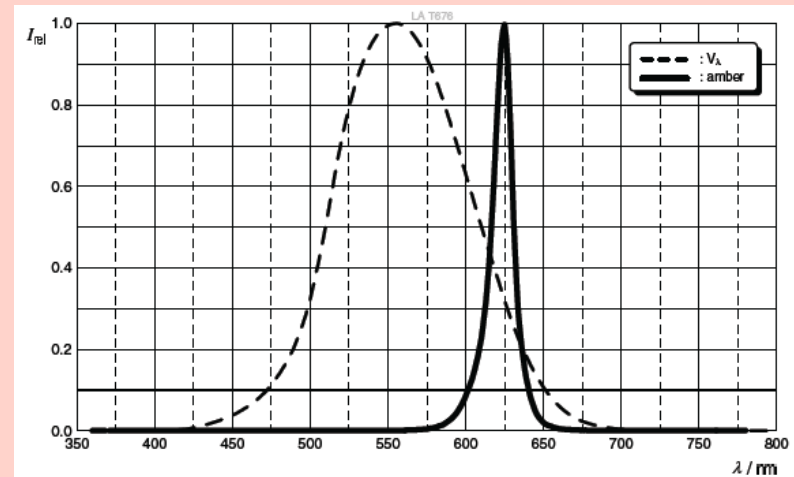

Description of change (for LA T676): Relative Spectral Emission

$I_{rel} = f(\lambda)$; $I_F = 20 \text{ mA}$; $T_S = 25 \text{ }^\circ\text{C}$

Current status

New status