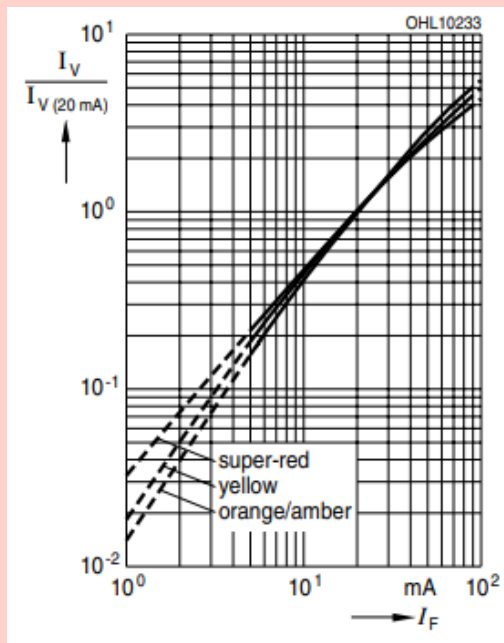

Description of change:

- On the next slides it is marked with “X” when existing datasheet parameters did not reflect the actual product characteristics. Therefore, adaption of diagrams and parameters were needed.
- New graphs or parameters that have not been shown before are marked with „N“
- As an example the updates in the Datasheet for the TOPLED LA T676 at the end of this document are presented

New status

Description of change (for LA T676):

Relative Luminous Intensity

$$I_V/I_V(20 \text{ mA}) = f(I_F); T_s = 25 \text{ }^\circ\text{C}$$

Current status

New status

Description of change (for LA T676):