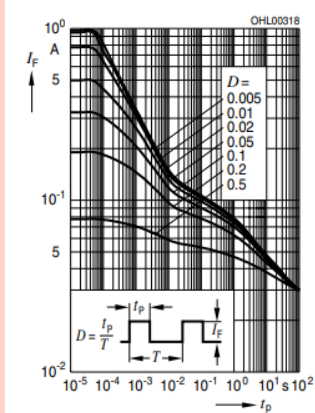

Description of change (for LA T676): Permissible Pulse Handling Capability

$I_F = f(t_p)$; D: Duty cycle

Current status

$I_F = f(t_p)$; D: Duty cycle; $T_S = 25\text{ °C}$