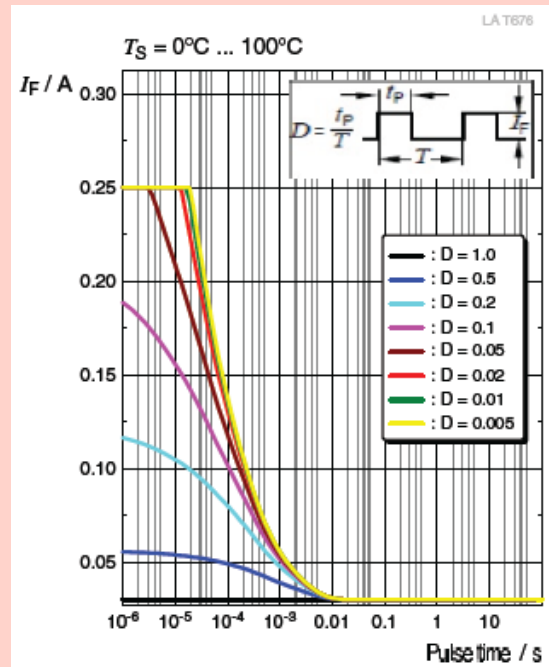

Description of change:

- On the next slides it is marked with “X” when existing datasheet parameters did not reflect the actual product characteristics. Therefore, adaption of diagrams and parameters were needed.
- New graphs or parameters that have not been shown before are marked with „N“
- As an example the updates in the Datasheet for the TOPLED LA T676 at the end of this document are presented

Current status

$I_F = f(t_p)$; D: Duty cycle; $T_S = 25\text{ °C}$

$I_F = f(t_p)$; D: Duty cycle; $T_S = 85\text{ °C}$

New status

QUALITY
FIRST

Thank you.

Light is OSRAM

02.11.2021