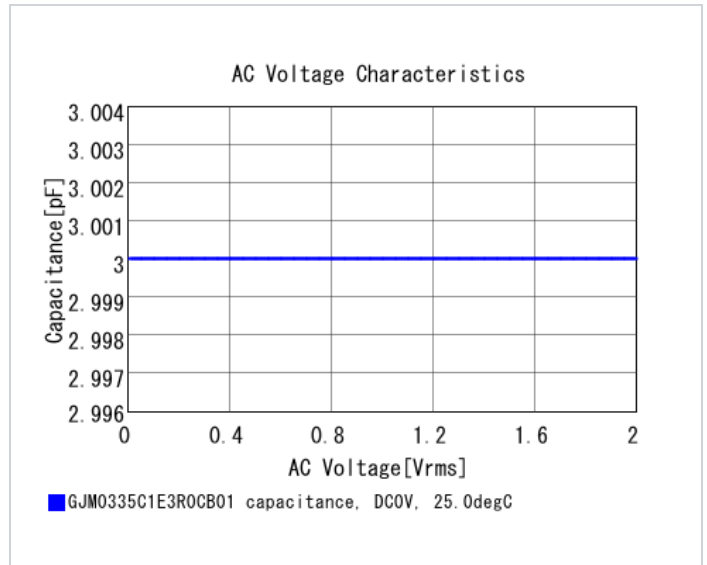

Attention

1.This datasheet is downloaded from the website of Murata Manufacturing Co., Ltd. Therefore, it's specifications are subject to change or our products in it may be discontinued without advance notice. Please check with our sales representatives or product engineers before ordering.

2.This datasheet has only typical specifications because there is no space for detailed specifications. Therefore, please review our product specifications or consult the approval sheet for product specifications before ordering.