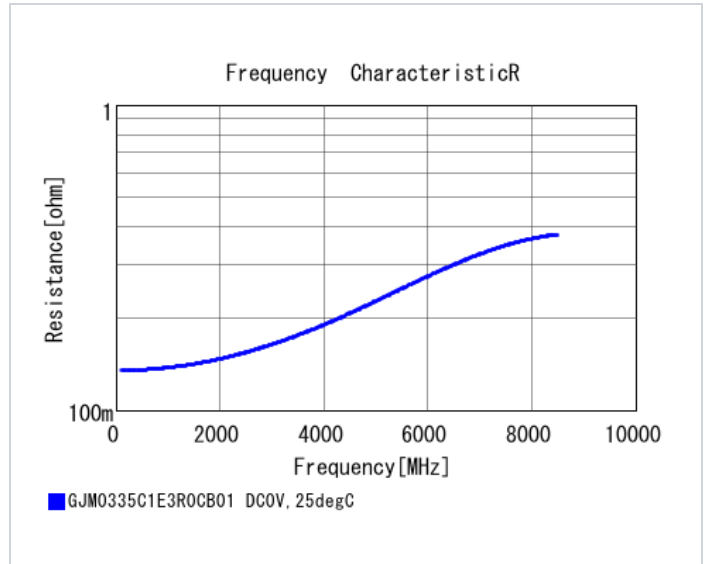

Attention

1.This datasheet is downloaded from the website of Murata Manufacturing Co., Ltd. Therefore, it's specifications are subject to change or our products in it may be discontinued without advance notice. Please check with our sales representatives or product engineers before ordering.

2.This datasheet has only typical specifications because there is no space for detailed specifications. Therefore, please review our product specifications or consult the approval sheet for product specifications before ordering.