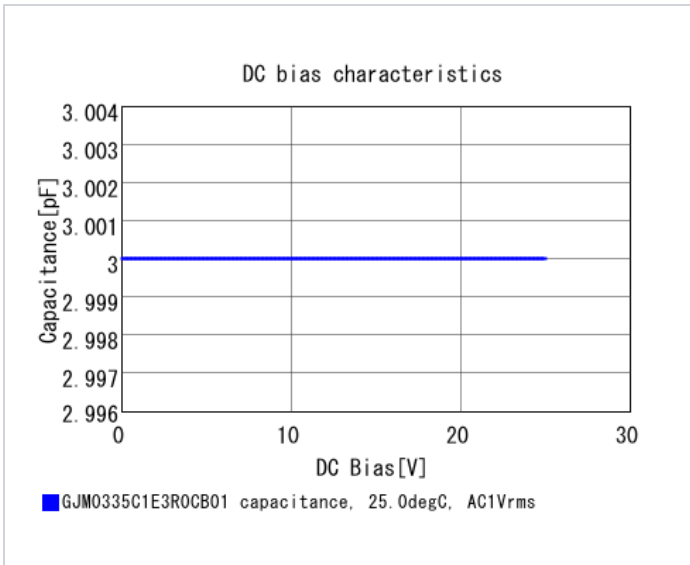

Attention

1.This datasheet is downloaded from the website of Murata Manufacturing Co., Ltd. Therefore, it's specifications are subject to change or our products in it may be discontinued without advance notice. Please check with our sales representatives or product engineers before ordering.

2.This datasheet has only typical specifications because there is no space for detailed specifications. Therefore, please review our product specifications or consult the approval sheet for product specifications before ordering.