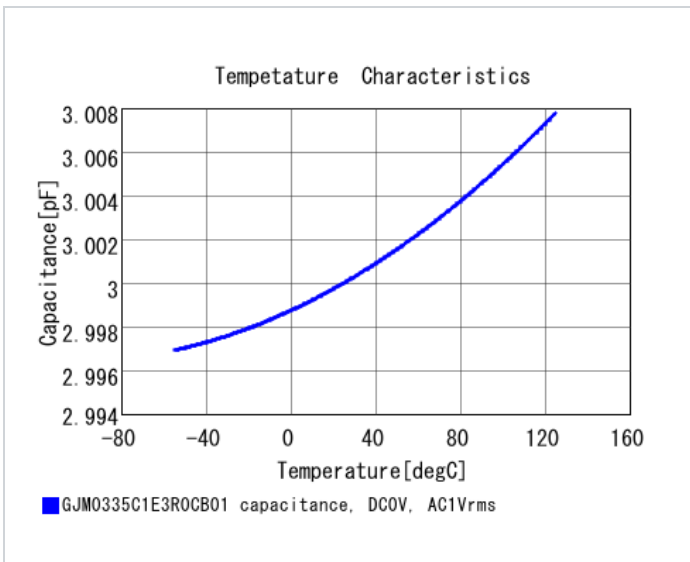

Attention

1.This datasheet is downloaded from the website of Murata Manufacturing Co., Ltd. Therefore, it's specifications are subject to change or our products in it may be discontinued without advance notice. Please check with our sales representatives or product engineers before ordering.

2.This datasheet has only typical specifications because there is no space for detailed specifications. Therefore, please review our product specifications or consult the approval sheet for product specifications before ordering.