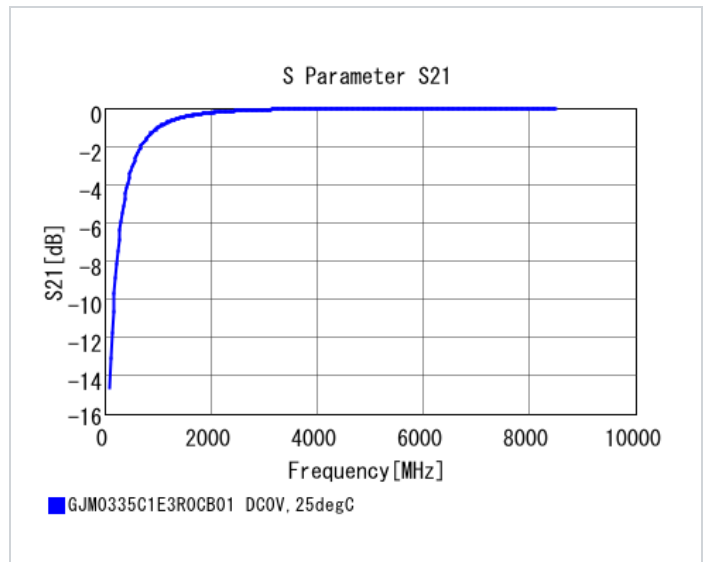

Attention

1.This datasheet is downloaded from the website of Murata Manufacturing Co., Ltd. Therefore, it's specifications are subject to change or our products in it may be discontinued without advance notice. Please check with our sales representatives or product engineers before ordering.

2.This datasheet has only typical specifications because there is no space for detailed specifications. Therefore, please review our product specifications or consult the approval sheet for product specifications before ordering.