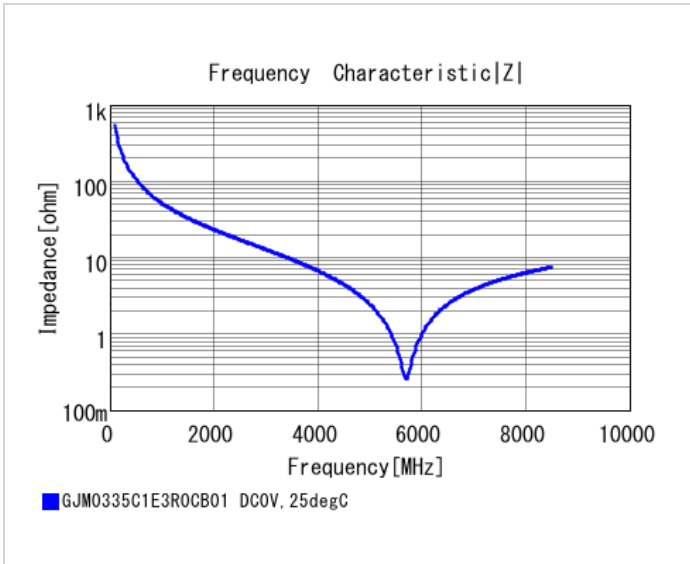

Attention

1.This datasheet is downloaded from the website of Murata Manufacturing Co., Ltd. Therefore, it's specifications are subject to change or our products in it may be discontinued without advance notice. Please check with our sales representatives or product engineers before ordering.

2.This datasheet has only typical specifications because there is no space for detailed specifications. Therefore, please review our product specifications or consult the approval sheet for product specifications before ordering.