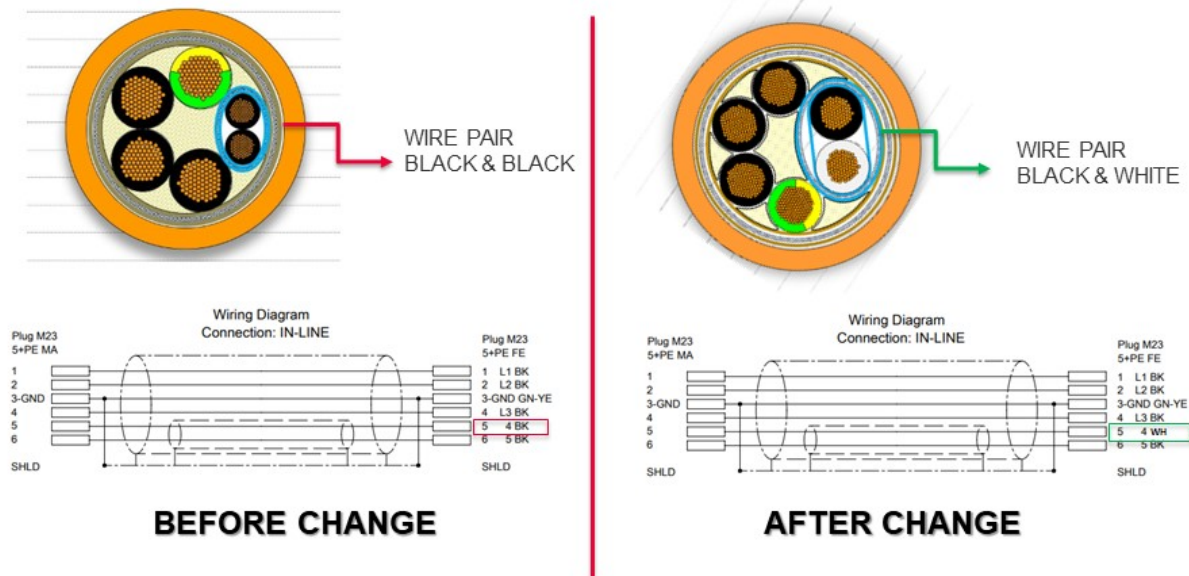

Date Issued :	July 21, 2022	PCN Number :	512073
Reason for Change :	Change to Product		
Description of Change :	This letter is inform you that our supplier is updating the internal pair wire color of servo cables 6 circuits, series 155311-155321 – from black & black to black & white, diameter of insulation from 2,15 to 2,40mm, position of yellow/green core and external diameter changed from 11,1 to 11,3mm.		
Reason for Short Notice :	Force Majeure		
Assessment of Change :	First Article Inspection		
Planned Implementation Date :	September 30, 2022		
Sample Availability Date:	September 23, 2022		
Internal Molex Qualification Date :	September 23, 2022		
Last date to request Samples by Customer :	September 23, 2022		
Traceability Code Markings / Date :	No special marking on the product or packaging		

Before Picture

▪ SERVO CABLES 155311-155321 – WIRE PAIR COLOR CHANGE

After Picture

Overview:

- This document is to inform you that our supplier is updating the internal pair wire color of servo cables 6 circuits, series 155311-155321 – from black & black to black & white, diameter of insulation from 2,15 to 2,40mm, position of yellow/green core and external diameter changed from 11,1 to 11,3mm.
- The purpose of this change is to align to the most commonly coloration used in the market for such cables.
- The change have impact on fit and form of the product.
- See attached the impacted parts list.