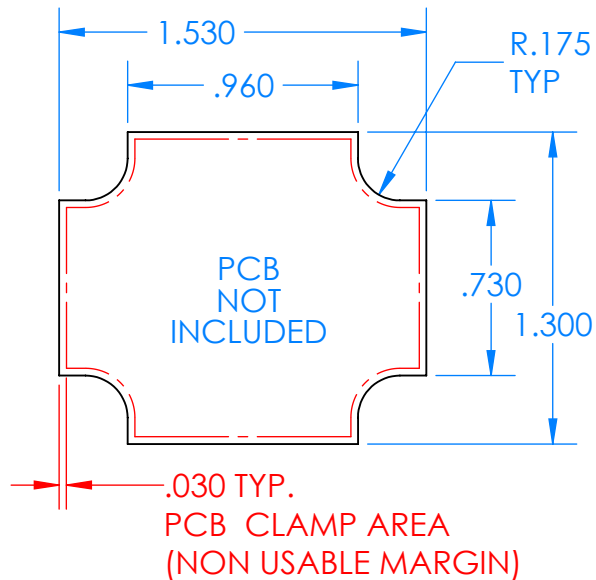

SERPAC CX21A-YY-A-ZZ

Electronic Enclosures

Enclosure color (YY)

Top-Bottom combinations available

- BK=black
- CL=clear
- TRGY=translucent gray
- TRRD=translucent red

Seal color (ZZ)

- BK=black
- BL=blue
- GM=gunmetal
- NG=neon green
- NO=neon orange
- OR=orange
- YL=yellow
- WH=white

PN	Description
5512A,YY	(1) BW 2B Top,YY
5511A,YY	(1) BW 2A Bottom,YY
5521A,ZZ	(1) CX2 Perimeter Seal, ZZ
6002	(4) #2 X 3/8" PH HD screw TORQUE 35-60 in-oz

Watertight enclosure meets or exceeds:
IP67
NEMA 4X, 12, 13