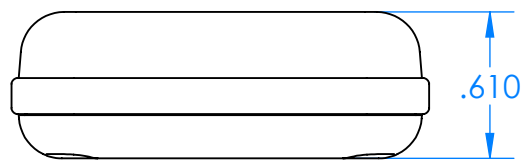

SERPAC CX21A-YY-A-ZZ

Electronic Enclosures

Enclosure color (YY)

Top-Bottom combinations available

- BK=black
- CL=clear
- TRGY=translucent gray
- TRRD=translucent red

Seal color (ZZ)

- BK=black
- BL=blue
- GM=gunmetal
- NG=neon green
- NO=neon orange
- OR=orange
- YL=yellow
- WH=white

PN	Description
5512A,YY	(1) BW 2B Top,YY
5511A,YY	(1) BW 2A Bottom,YY
5521A,ZZ	(1) CX2 Perimeter Seal, ZZ
6002	(4) #2 X 3/8" PH HD screw TORQUE 35-60 in-oz

Watertight enclosure meets or exceeds:
IP67
NEMA 4X, 12, 13