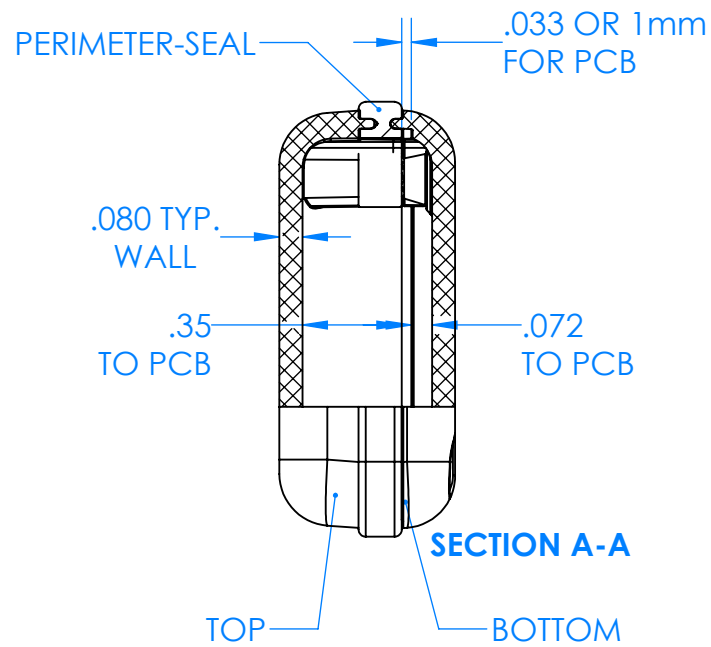

SERPAC CX21A-YY-A-ZZ

Electronic Enclosures

Enclosure color (YY)

Top-Bottom combinations available

- BK=black
- CL=clear
- TRGY=translucent gray
- TRRD=translucent red

Seal color (ZZ)

- BK=black
- BL=blue
- GM=gunmetal
- NG=neon green
- NO=neon orange
- OR=orange
- YL=yellow
- WH=white

PN	Description
5512A,YY	(1) BW 2B Top,YY
5511A,YY	(1) BW 2A Bottom,YY
5521A,ZZ	(1) CX2 Perimeter Seal, ZZ
6002	(4) #2 X 3/8" PH HD screw TORQUE 35-60 in-oz

Watertight enclosure meets or exceeds:
IP67
NEMA 4X, 12, 13