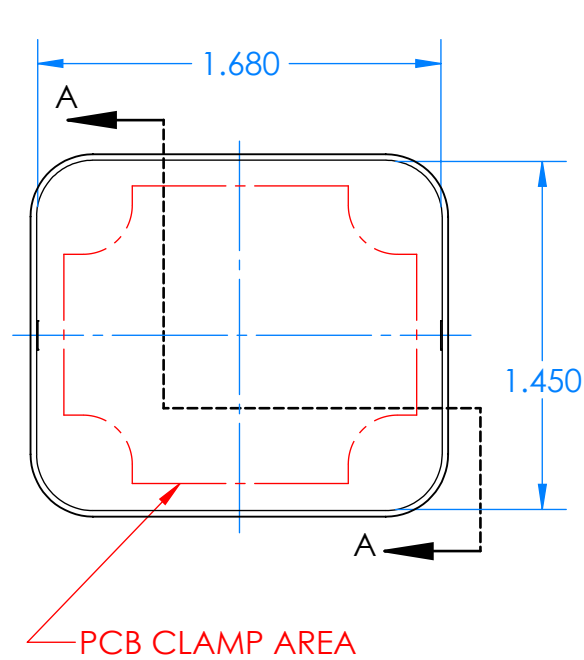

SERPAC CX21A-YY-A-ZZ

Electronic Enclosures

Enclosure color (YY)

Top-Bottom combinations available

- BK=black
- CL=clear
- TRGY=translucent gray
- TRRD=translucent red

Seal color (ZZ)

- BK=black
- BL=blue
- GM=gunmetal
- NG=neon green
- NO=neon orange
- OR=orange
- YL=yellow
- WH=white

PN	Description
5512A,YY	(1) BW 2B Top,YY
5511A,YY	(1) BW 2A Bottom,YY
5521A,ZZ	(1) CX2 Perimeter Seal, ZZ
6002	(4) #2 X 3/8" PH HD screw TORQUE 35-60 in-oz

Watertight enclosure meets or exceeds:
IP67
NEMA 4X, 12, 13