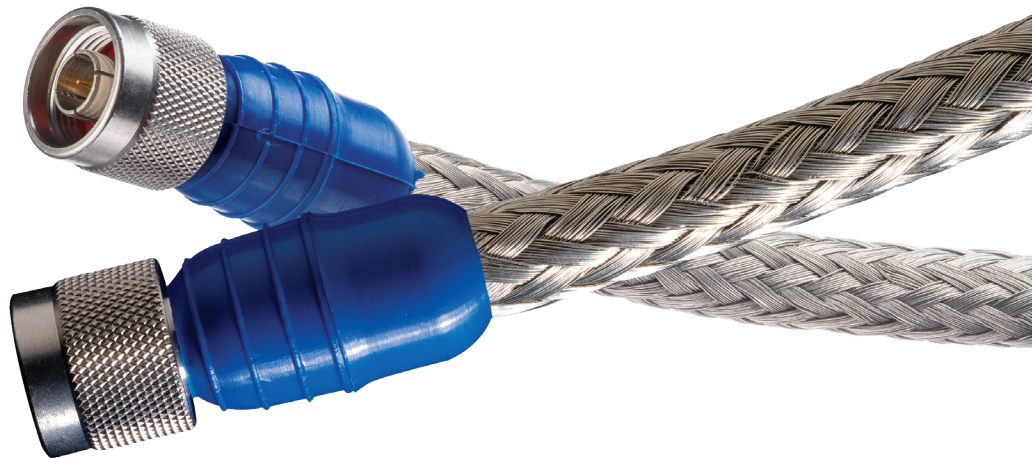

METAL/
SHIELDING

- EMI, RFI, ESD Protection
- Grounding Straps
- Engine Dress-Up
- Complies with CID A-A-59569
- Extreme Blowout Protection
- Expands for Easy Installation
- Cut and Abrasion Resistant
- Melt Temperature 1,828°F/998°C

Tinned Copper Sleeve For Shielding, Grounding, And Decoration

Our skill with braided sleeving extends to many materials including metal braid for a variety of applications. Our FLEXO TINNED COPPER Metal Braid (MBN) is perfect for shielding on harnesses and cables, and wire conforms to ASTM-B 33.

High end automotive applications have always used braided metal for secure and efficient grounding applications. The material is also great for hose covering on hot rods and motorcycles.

Nominal Size	Part #	AWG of Ends	Carriers	Wires per Carrier	Current Capacity Amps	Standard Spool Put-Ups		Available Colors	Lbs/ 100'
						Bulk Spool	Shop Spool		
1/16"	MBN0.06SV	36	24	2	11	250'	100'	Silver (SV)	0.40
7/64"	MBN0.11SV	36	24	4	19	250'	100'	Silver (SV)	0.80
1/8"	MBN0.13SV	36	24	5	25	250'	100'	Silver (SV)	1.00
5/32"	MBN0.16SV	36	24	10	40	250'	100'	Silver (SV)	2.10
11/64"	MBN0.17SV	36	24	7	32	250'	100'	Silver (SV)	1.35
13/64"	MBN0.20SV	32	24	5	46	250'	100'	Silver (SV)	2.50
1/4"	MBN0.25SV	36	24	16	53	250'	100'	Silver (SV)	2.20
3/8"	MBN0.38SV	36	48	8	53	250'	100'	Silver (SV)	3.30
1/2"	MBN0.50SV	36	48	11	62	100'	50'	Silver (SV)	3.50
*5/8"	MBN0.63SV	34	48	8	64	100'	50'	Silver (SV)	3.60
25/32"	MBN0.78SV	36	48	18	88	100'	50'	Silver (SV)	7.35
7/8"	MBN0.88SV	30	48	7	100	100'	50'	Silver (SV)	10.30
1"	MBN1.00SV	30	48	8	120	100'	50'	Silver (SV)	13.15
1 1/8"	MBN1.13SV	30	48	9	130	100'	50'	Silver (SV)	13.80
*1 1/4"	MBN1.25SV	30	48	10	145	100'	50'	Silver (SV)	16.50
1 3/8"	MBN1.38SV	30	48	11	150	100'	50'	Silver (SV)	16.90
1 1/2"	MBN1.50SV	30	48	12	165	100'	50'	Silver (SV)	18.40
2"	MBN2.00SV	30	48	14	180	100'	50'	Silver (SV)	22.70
*2 1/4"	MBN2.25SV	30	48	16	190	100'	50'	Silver (SV)	23.60