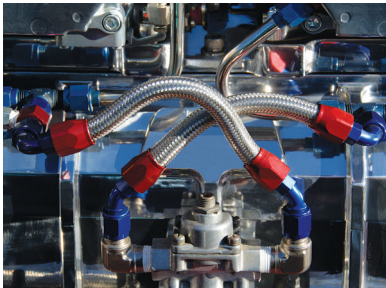

Tinned Copper Sleeve For Shielding, Grounding, And Decoration

Our skill with braided sleeving extends to many materials including metal braid for a variety of applications. Our FLEXO TINNED COPPER Metal Braid (MBN) is perfect for shielding on harnesses and cables, and wire conforms to ASTM-B 33.

High end automotive applications have always used braided metal for secure and efficient grounding applications. The material is also great for hose covering on hot rods and motorcycles.