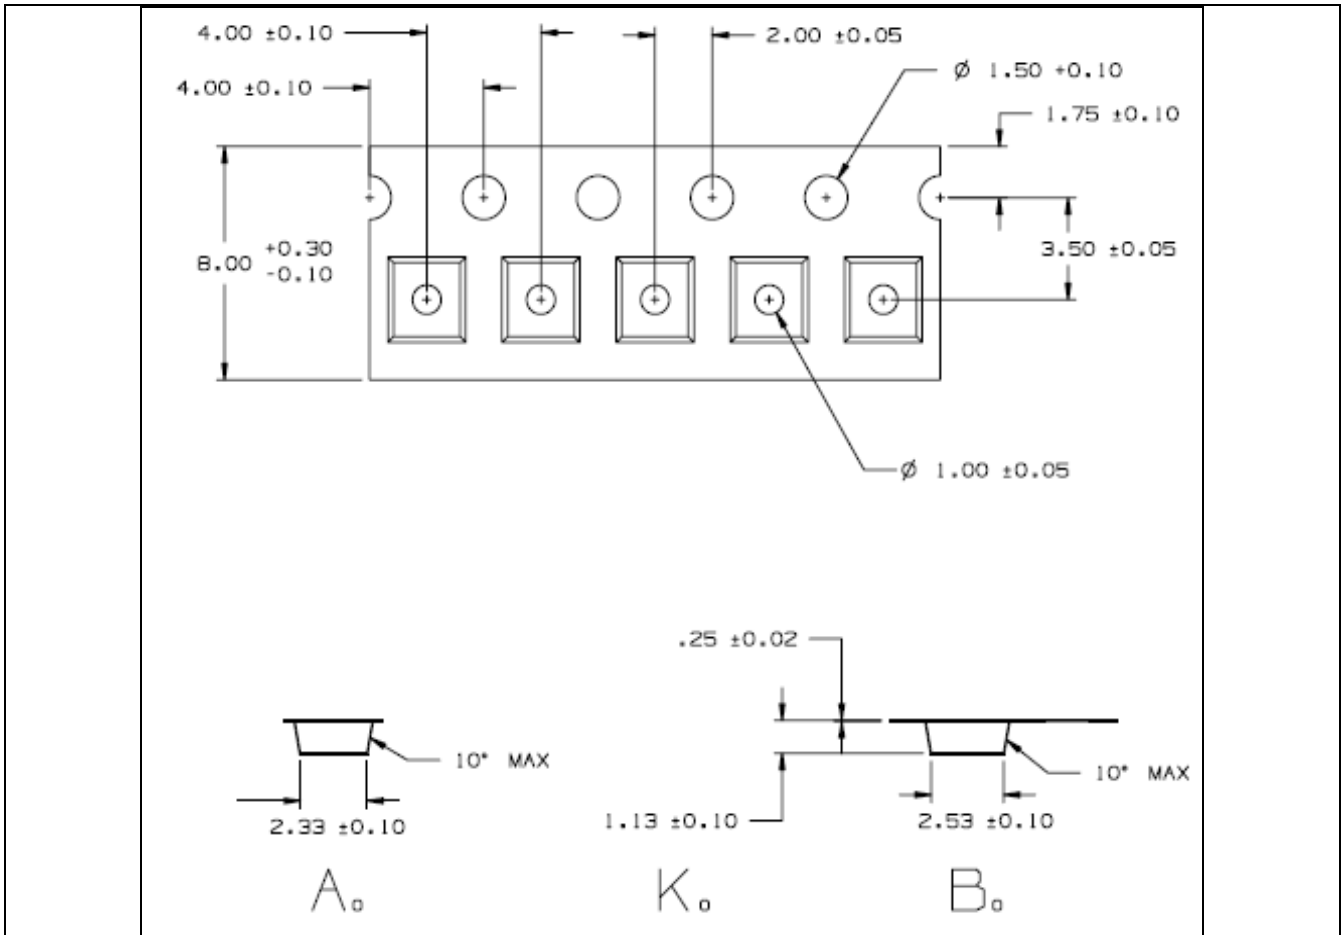

Reason for Change:			
Alignment with EIA 481 SC70 pocket dimensions			
Anticipated impact on Fit, Form, Function, Quality or Reliability (positive / negative):			
None			
Changes to product identification resulting from this PCN:			
New Carrier Tape			
Product Affected:			
74LVC1G125DCKRE4	LM4041C12IDCKRG4	TL4050A10QDCKR	TLVH431BQDCKR
74LVC1G125DCKRG4	LM4041C12IDCKT	TL4050A25IDCKR	TLVH431BQDCKT
74LVC1G125DCKTE4	LM4041CIDCKR	TL4050A25IDCKT	TLVH431CDCKT
74LVC1G125DCKTG4	LM4041CIDCKT	TL4050A25QDCKR	TLVH431CDCKTE4
ADS7886SBDCKR	LM4041CIDCKTG4	TL4050A41QDCKR	TLVH431CDCKTG4
ADS7886SBDCKT	LM4041D12IDCKR	TL4050A50IDCKR	TLVH431IDCKR
ADS7886SDCKR	LM4041D12IDCKT	TL4050A50IDCKT	TLVH431IDCKT
ADS7886SDCKT	LM4041DIDCKR	TL4050A50QDCKR	TLVH431IDCKTG4
ADS7887SDCKR	LM4041DIDCKT	TL4050B10QDCKR	TLVH431QDCKR
ADS7887SDCKT	LMV321IDCKR	TL4050B25IDCKR	TLVH431QDCKT
ADS7888SDCKR	LMV321IDCKRE4	TL4050B25QDCKR	TMP300AIDCKR
ADS7888SDCKT	LMV321IDCKRG4	TL4050B41IDCKR	TMP300AIDCKRG4