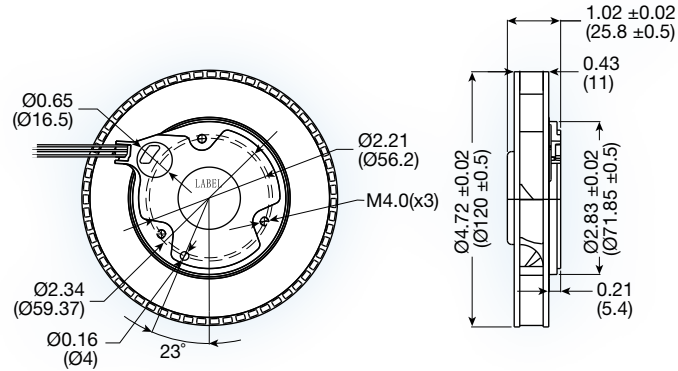

# MSI1225 series

**(120 dia. x 25 mm)**

4.72 dia. x 0.98 inches

**Features:** soft start, polarity protection, auto-restart

**Operating Voltage:** 12 or 24 VDC

**Construction:** aluminum die cast motor base; UL94V-0 plastic impeller

**Bearing option:** ball bearing

**Motor:** brushless DC

| Model No.       | Rated Voltage<br>VDC | Current<br>A |      | Speed<br>RPM | Air Volume           |      | Max. Static Pressure (H <sub>2</sub> O) |      | Sound Noise<br>dba | Weight<br>g |
|-----------------|----------------------|--------------|------|--------------|----------------------|------|---|------|--------------------|-------------|
|                 |                      | 12           | 24   |              | M <sup>3</sup> /Min. | CFM  | MM                                      | INCH |                    |             |
| <b>MSI1225H</b> | 12/24                | 0.88         | 0.48 | 3,300        | 1.64                 | 58.0 | 13.7                                    | 0.57 | 51                 | 161         |