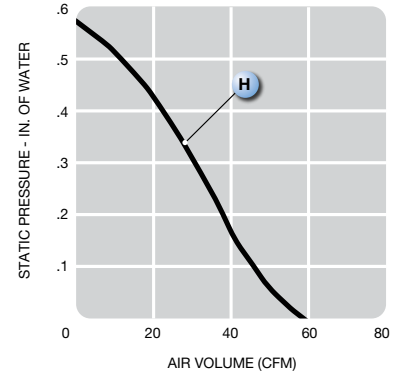

# MSI1225 series

**(120 dia. x 25 mm)**

4.72 dia. x 0.98 inches

**Features:** soft start, polarity protection, auto-restart

**Operating Voltage:** 12 or 24 VDC

**Construction:** aluminum die cast motor base; UL94V-0 plastic impeller

**Bearing option:** ball bearing

**Motor:** brushless DC

| Model No.       | Rated Voltage<br>VDC | Current<br>A |      | Speed<br>RPM | Air Volume           |      | Max. Static Pressure (H <sub>2</sub> O) |      | Sound Noise<br>dba | Weight<br>g |
|-----------------|----------------------|--------------|------|--------------|----------------------|------|---|------|--------------------|-------------|
|                 |                      | 12           | 24   |              | M <sup>3</sup> /Min. | CFM  | MM                                      | INCH |                    |             |
| <b>MSI1225H</b> | 12/24                | 0.88         | 0.48 | 3,300        | 1.64                 | 58.0 | 13.7                                    | 0.57 | 51                 | 161         |