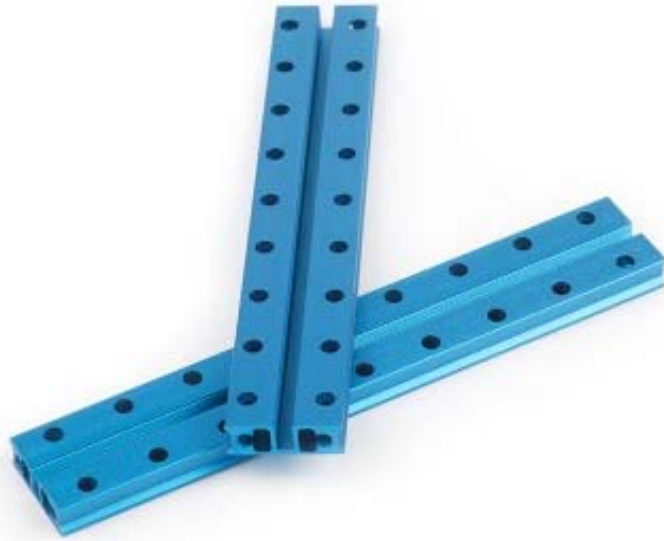

### What Is Slide Beam0824-144?

Slide Beam0824-144 is a frequently-used mechanical part of Makeblock platform, and also compatibles with most Makeblock mechanical components. There are various mounting holes and a threaded slot on the plane of this beam which allow you to assemble on other structures easily.

### Features

- ? Made from heavy-duty 6061 aluminum extrusion
- ? With holes on 16mm increments, and M4 threaded holes on both ends
- ? Cross-section area 8x24mm, length 144mm
- ? High wear resistance and high intensity
- ? Strong rigidity

## Specifications

SKU	60034
Product Name	Slide Beam0824-144-Blue (Pair)
Length	144mm
Cross-section Area	8 x 24mm
Gross Weight	64g (2.26oz)
Package Content (Quantity x Part Name)	2x Slide Beam0824-144

<https://store.makeblock.com/slide-beam0824-144-blue-pair/2-19-19>