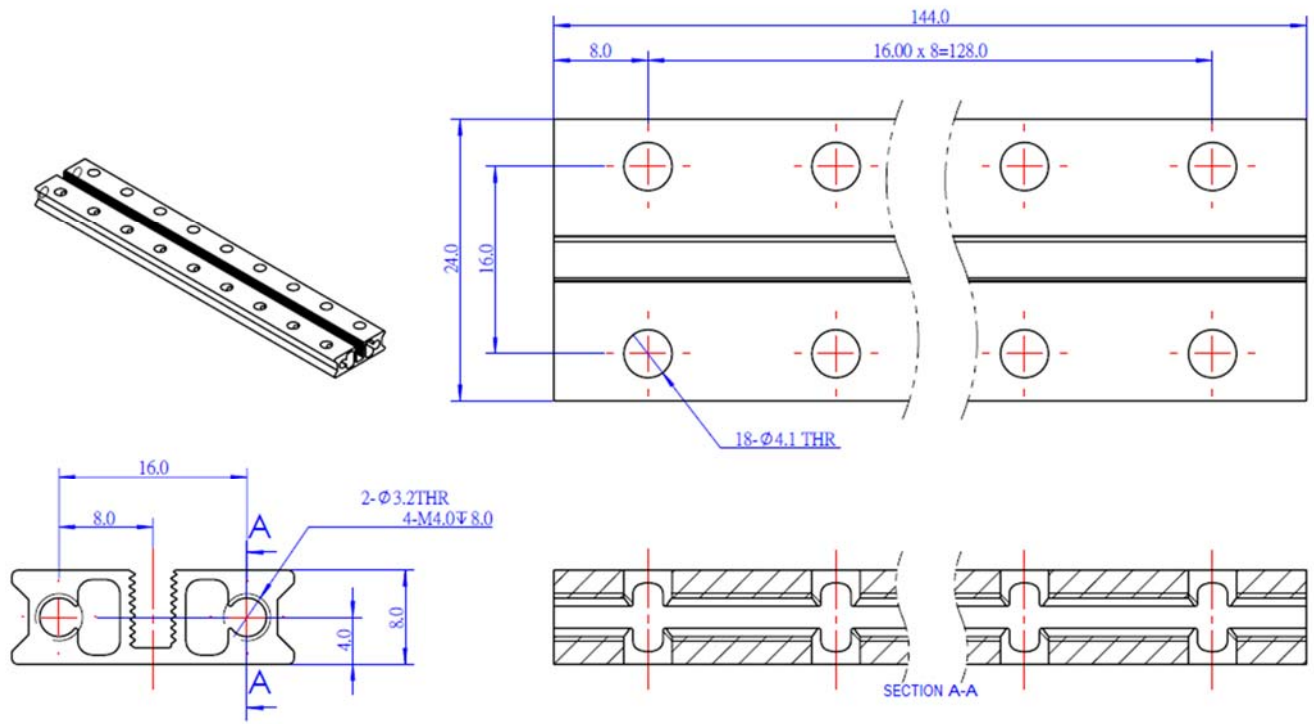

### What Is Slide Beam0824-144?

Slide Beam0824-144 is a frequently-used mechanical part of Makeblock platform, and also compatibles with most Makeblock mechanical components. There are various mounting holes and a threaded slot on the plane of this beam which allow you to assemble on other structures easily.

### Features

- ? Made from heavy-duty 6061 aluminum extrusion
- ? With holes on 16mm increments, and M4 threaded holes on both ends
- ? Cross-section area 8x24mm, length 144mm
- ? High wear resistance and high intensity
- ? Strong rigidity

# Size Charts

## Specifications

SKU	60034
Product Name	Slide Beam0824-144-Blue (Pair)
Length	144mm
Cross-section Area	8 x 24mm
Gross Weight	64g (2.26oz)
Package Content (Quantity x Part Name)	2x Slide Beam0824-144

<https://store.makeblock.com/slide-beam0824-144-blue-pair/2-19-19>