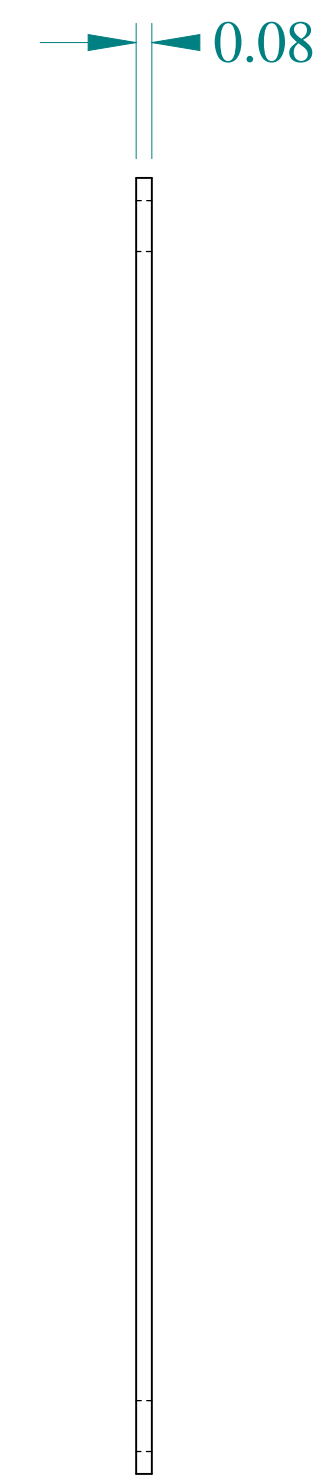

TOP VIEW

ISOMETRIC VIEW

FRONT VIEW

SIDE VIEW

SIDE VIEW

**HAMMOND  
MANUFACTURING®**

www.hammondmfg.com

Data subject to change without notice.

Part # : 14A0707	Date : Jan. 29, 2020
------------------	----------------------

[Link:www.hamfmg.com/14A0707](http://www.hamfmg.com/14A0707)