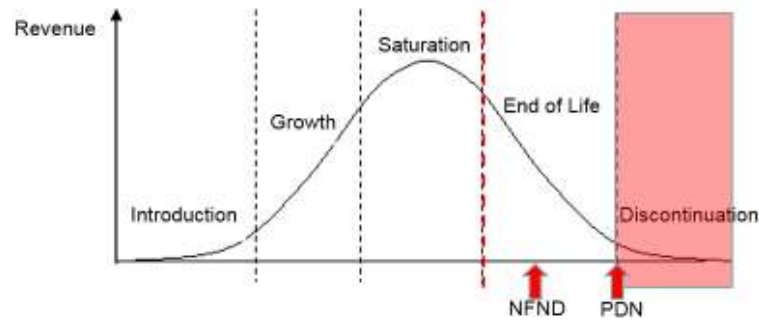

Light is OSRAM

Product Discontinuation (acc. JEDEC J-STD-048)
OS-PD-2017-054

8/15/2017

Last order:	3/1/2018
Last delivery:	9/1/2018
Reason:	Collection PDN due to portfolio streamline and shift in brightness for green chip