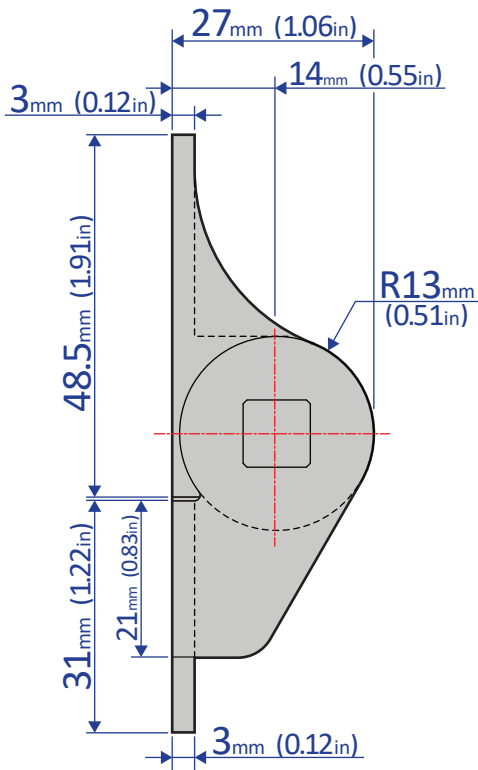

FHD-A1 Series

ROTARY DAMPER – HINGE TYPE

Bansbach easylift®

50 West Drive • Melbourne, Florida 32904
 (321) 253-1999 • www.easylift.com • www.damper.net