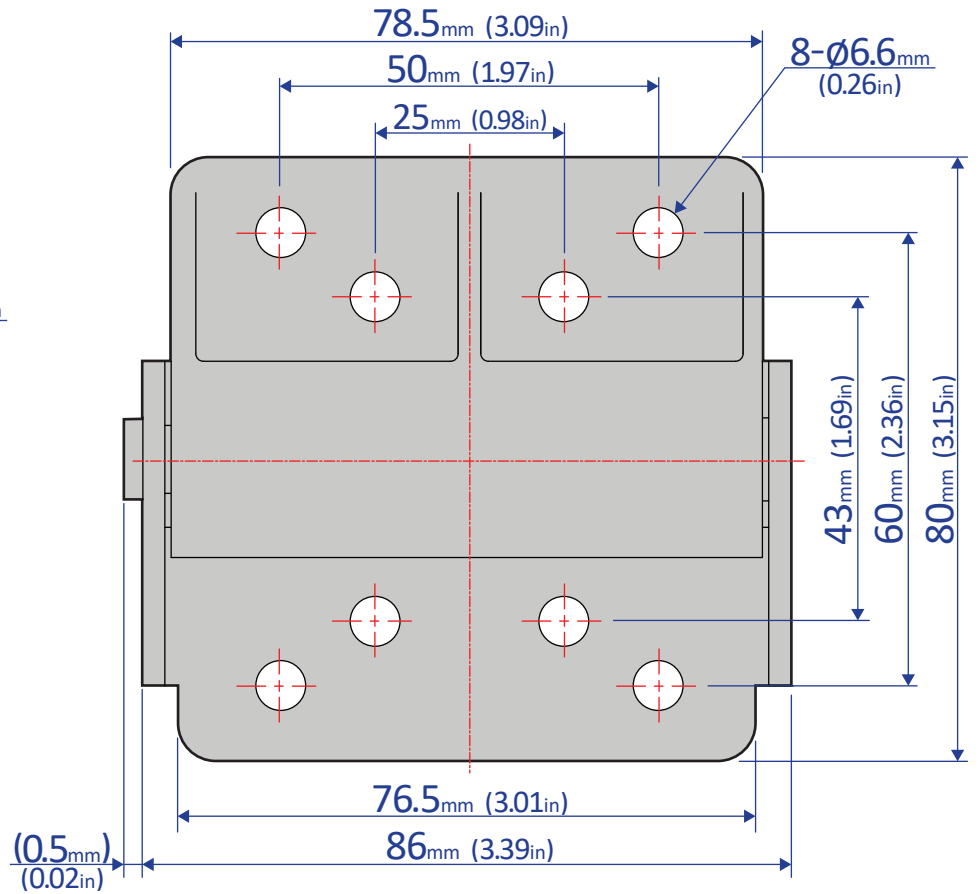

FHD-A1 Series

ROTARY DAMPER – HINGE TYPE

Bansbach easylift®

50 West Drive • Melbourne, Florida 32904
 (321) 253-1999 • www.easylift.com • www.damper.net