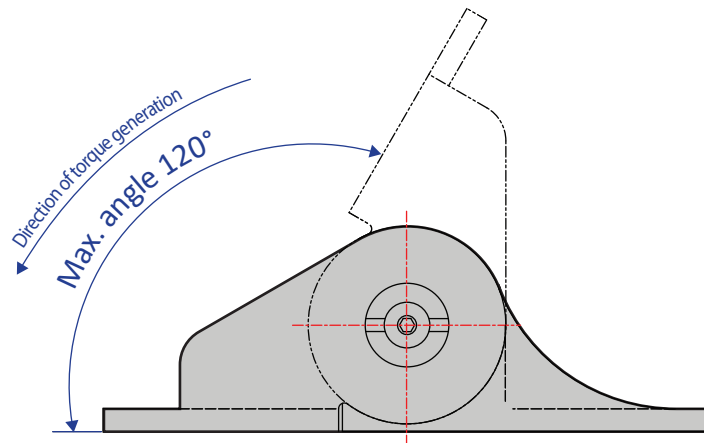

FHD-A1 Series

ROTARY DAMPER – HINGE TYPE

Bansbach easylift®

50 West Drive • Melbourne, Florida 32904
 (321) 253-1999 • www.easylift.com • www.damper.net