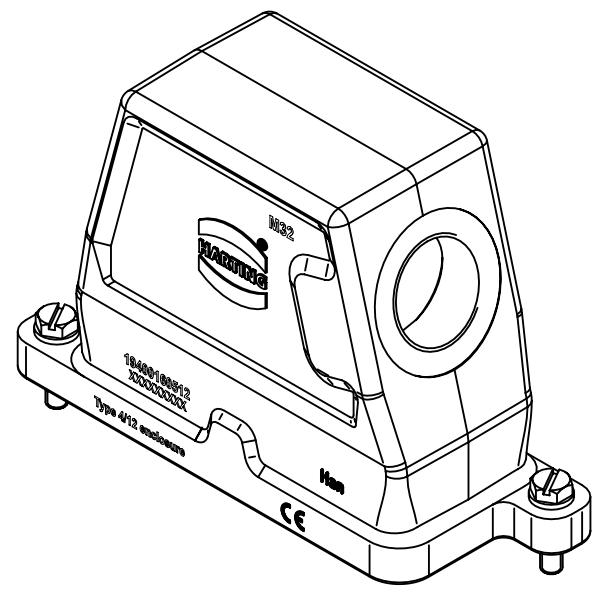

1 2 3 4 5 6

A

B

C

D

	All Dimensions in mm Original Size DIN A4		Scale 1:2	Free size tol.		Ref.	
						Sub.	
	All rights reserved		Created by HELLMANN	Inspected by GERB	Standardisation 302077	Date 2021-01-19	State Final Release
	Department EL PD		Title Han 16 HPR Hood Side Entry M32 Screw Loc			Doc-Key / ECM-Nr. 100215019/UGD/004/D 500000178007	
HARTING D-32339 Espelkamp			Type TB	Number 19 40 016 0512		Rev. D	Page 1/1