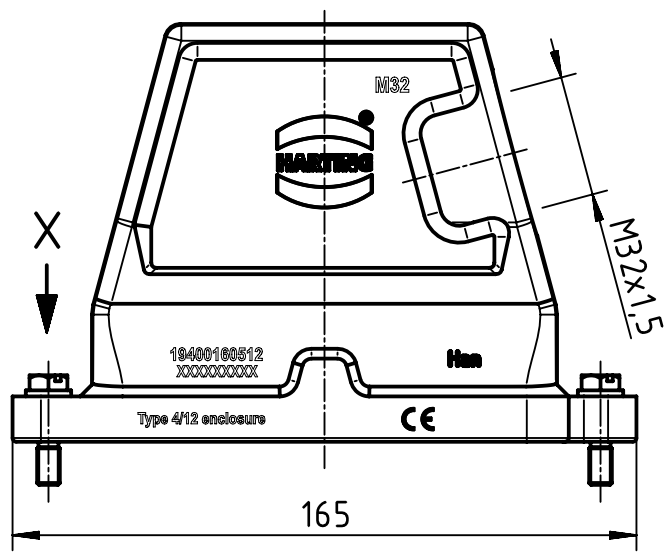

1 2 3 4 5 6

A

B

C

D

	All Dimensions in mm Original Size DIN A4		Scale 1:2	Free size tol.		Ref.	
						Sub.	
	All rights reserved		Created by HELLMANN	Inspected by GERB	Standardisation 302077	Date 2021-01-19	State Final Release
	Department EL PD		Title Han 16 HPR Hood Side Entry M32 Screw Loc			Doc-Key / ECM-Nr. 100215019/UGD/004/D 500000178007	
HARTING D-32339 Espelkamp			Type TB	Number 19 40 016 0512		Rev. D	Page 1/1