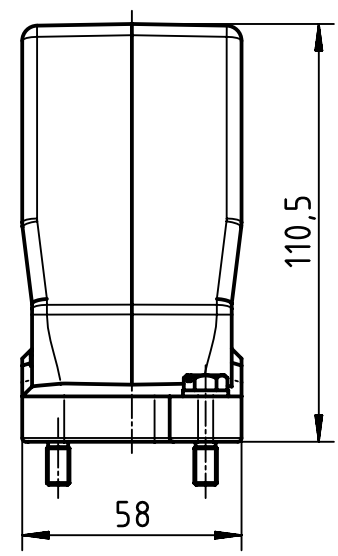

1 2 3 4 5 6

A

B

C

D

	All Dimensions in mm Original Size DIN A4		Scale 1:2	Free size tol.		Ref.	
						Sub.	
	All rights reserved		Created by HELLMANN	Inspected by GERB	Standardisation 302077	Date 2021-01-19	State Final Release
	Department EL PD		Title Han 16 HPR Hood Side Entry M32 Screw Loc			Doc-Key / ECM-Nr. 100215019/UGD/004/D 500000178007	
HARTING D-32339 Espelkamp			Type TB	Number 19 40 016 0512		Rev. D	Page 1/1