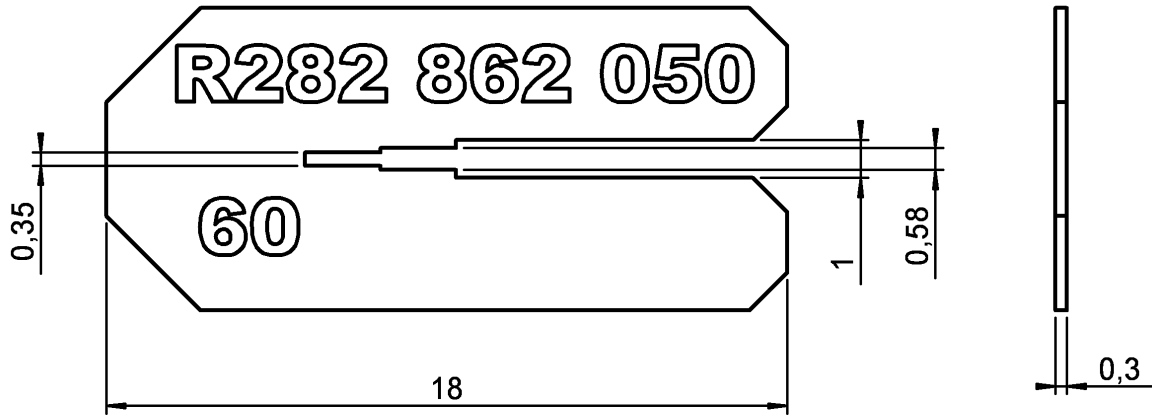

SOLDER GAUGE THCK .012

R282.862.050

Series : OUT

GAUGE FOR SEMI-RIGID CABLE .047 AND .085

Issue : 0210 A

In the effort to improve our products, we reserve the right to make changes judged to be necessary.