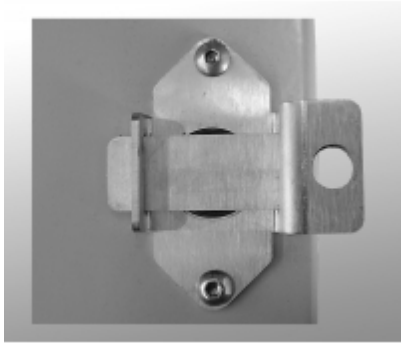

## Padlock Adaptor

EJ Series

### Features

- For use with Eclipse Junior (EJ) Series enclosures.
- Padlock adaptor fits directly over the slotted quarter turn preventing access.
- 2mm thick 14 gauge stainless steel.
- Stainless steel mounting hardware provided.
- Once installed, the bolts cannot be removed without the door open.
- Easy installed in the field.
- Padlock not included.
- Maintains UL/CSA Type 4, 4X rating.