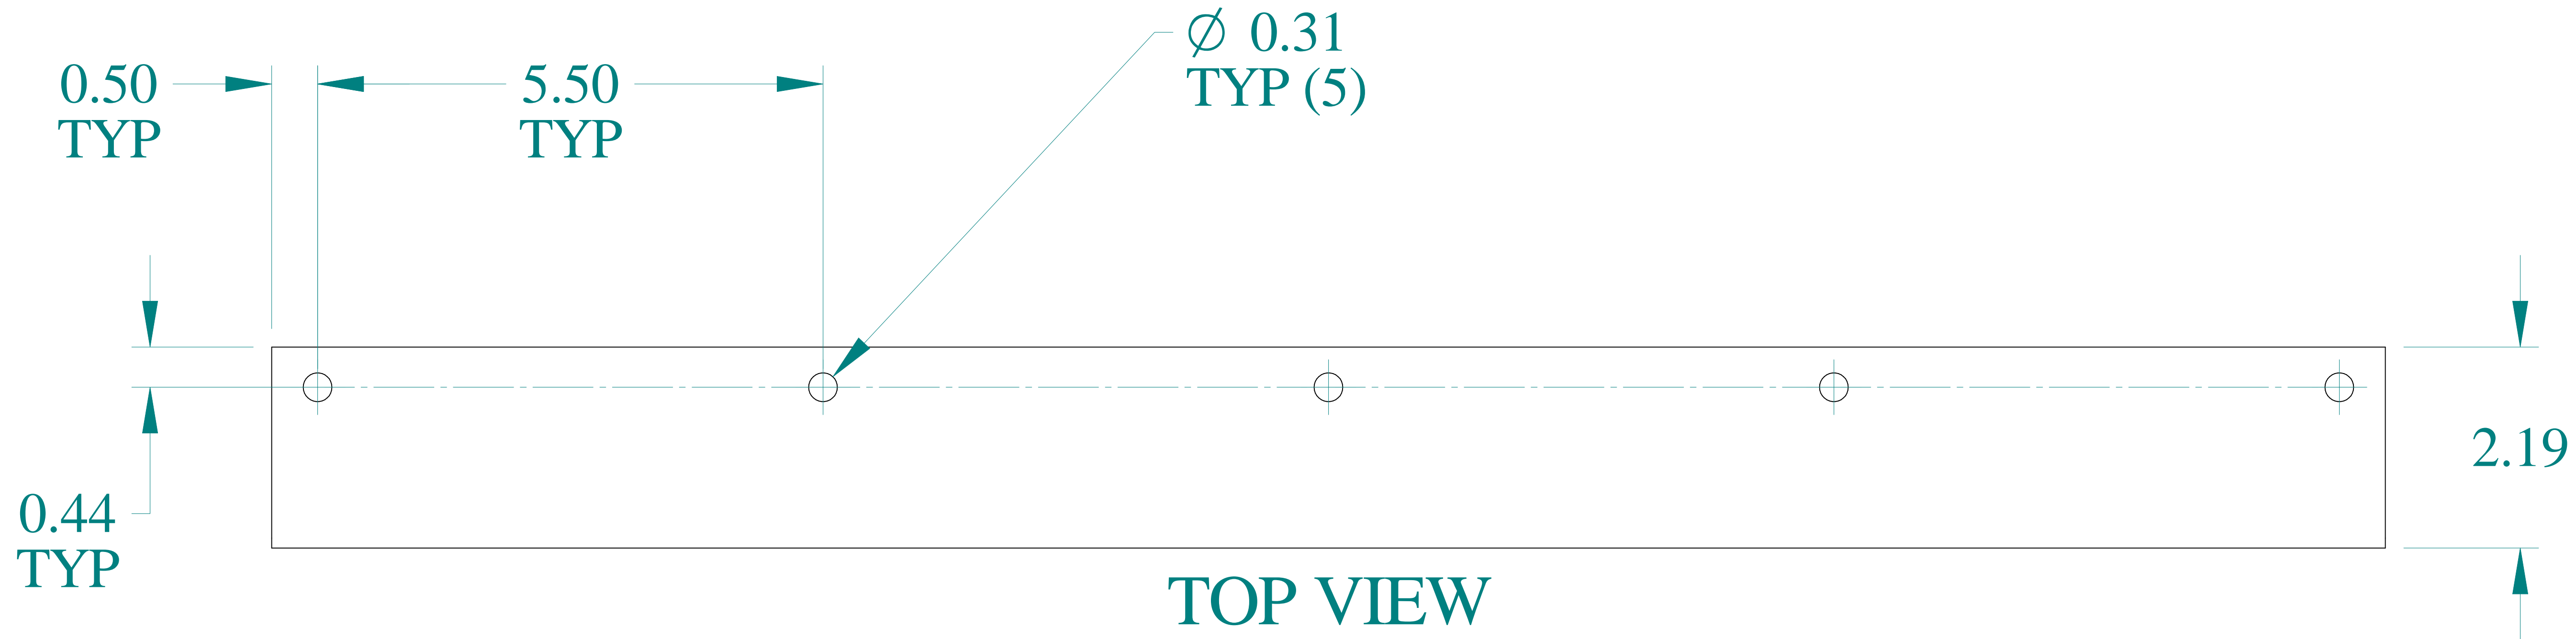

ISOMETRIC VIEW

TOP VIEW

FRONT VIEW

SIDE VIEW

Data subject to change without notice.

Part # : 1481S24K Date : Jul 5, 2021

Link:www.hammfg.com/1481S24K