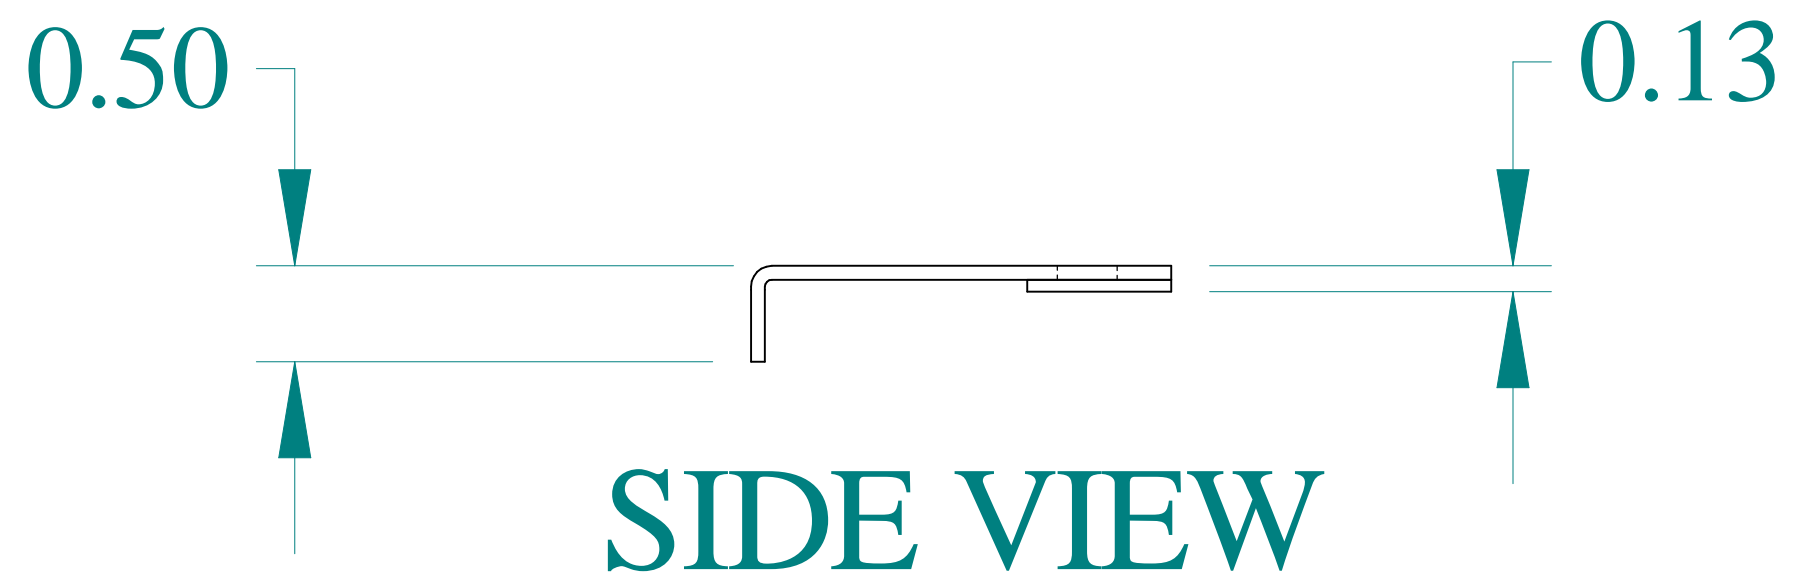

ISOMETRIC VIEW

TOP VIEW

FRONT VIEW

SIDE VIEW

Data subject to change without notice.

Part # : 1481S24K Date : Jul 5, 2021

Link:www.hammfg.com/1481S24K