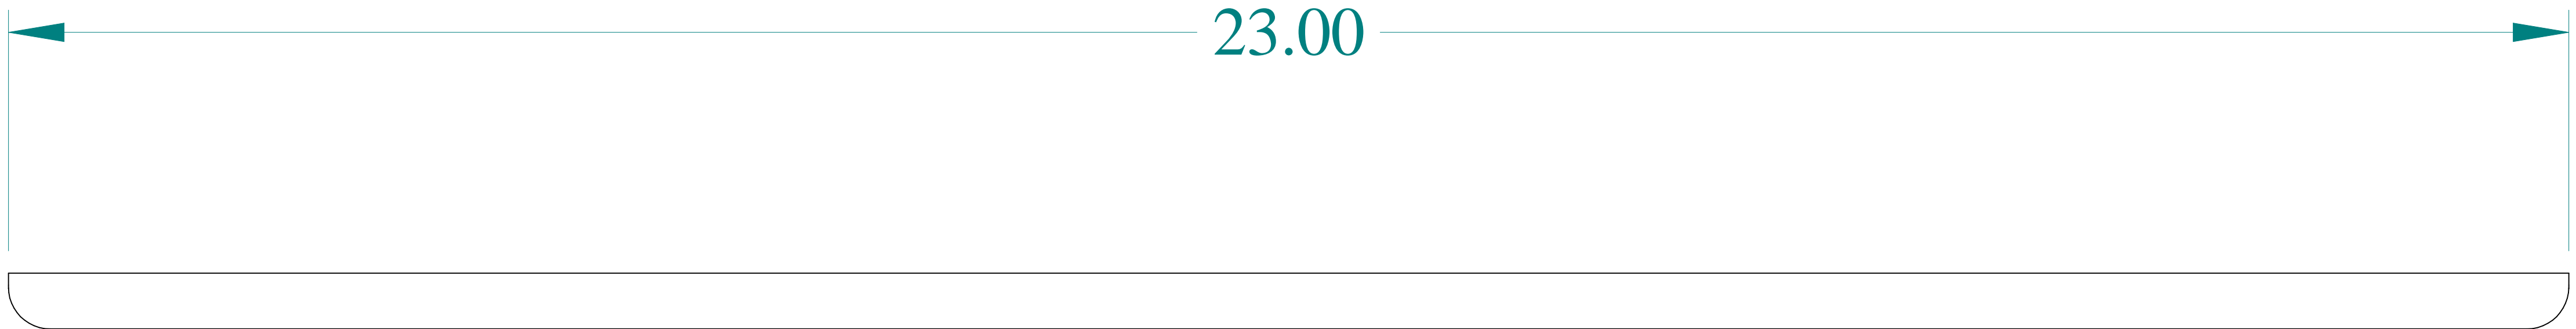

ISOMETRIC VIEW

TOP VIEW

FRONT VIEW

SIDE VIEW

Data subject to change without notice.

Part # : 1481S24K Date : Jul 5, 2021

Link:www.hammfg.com/1481S24K