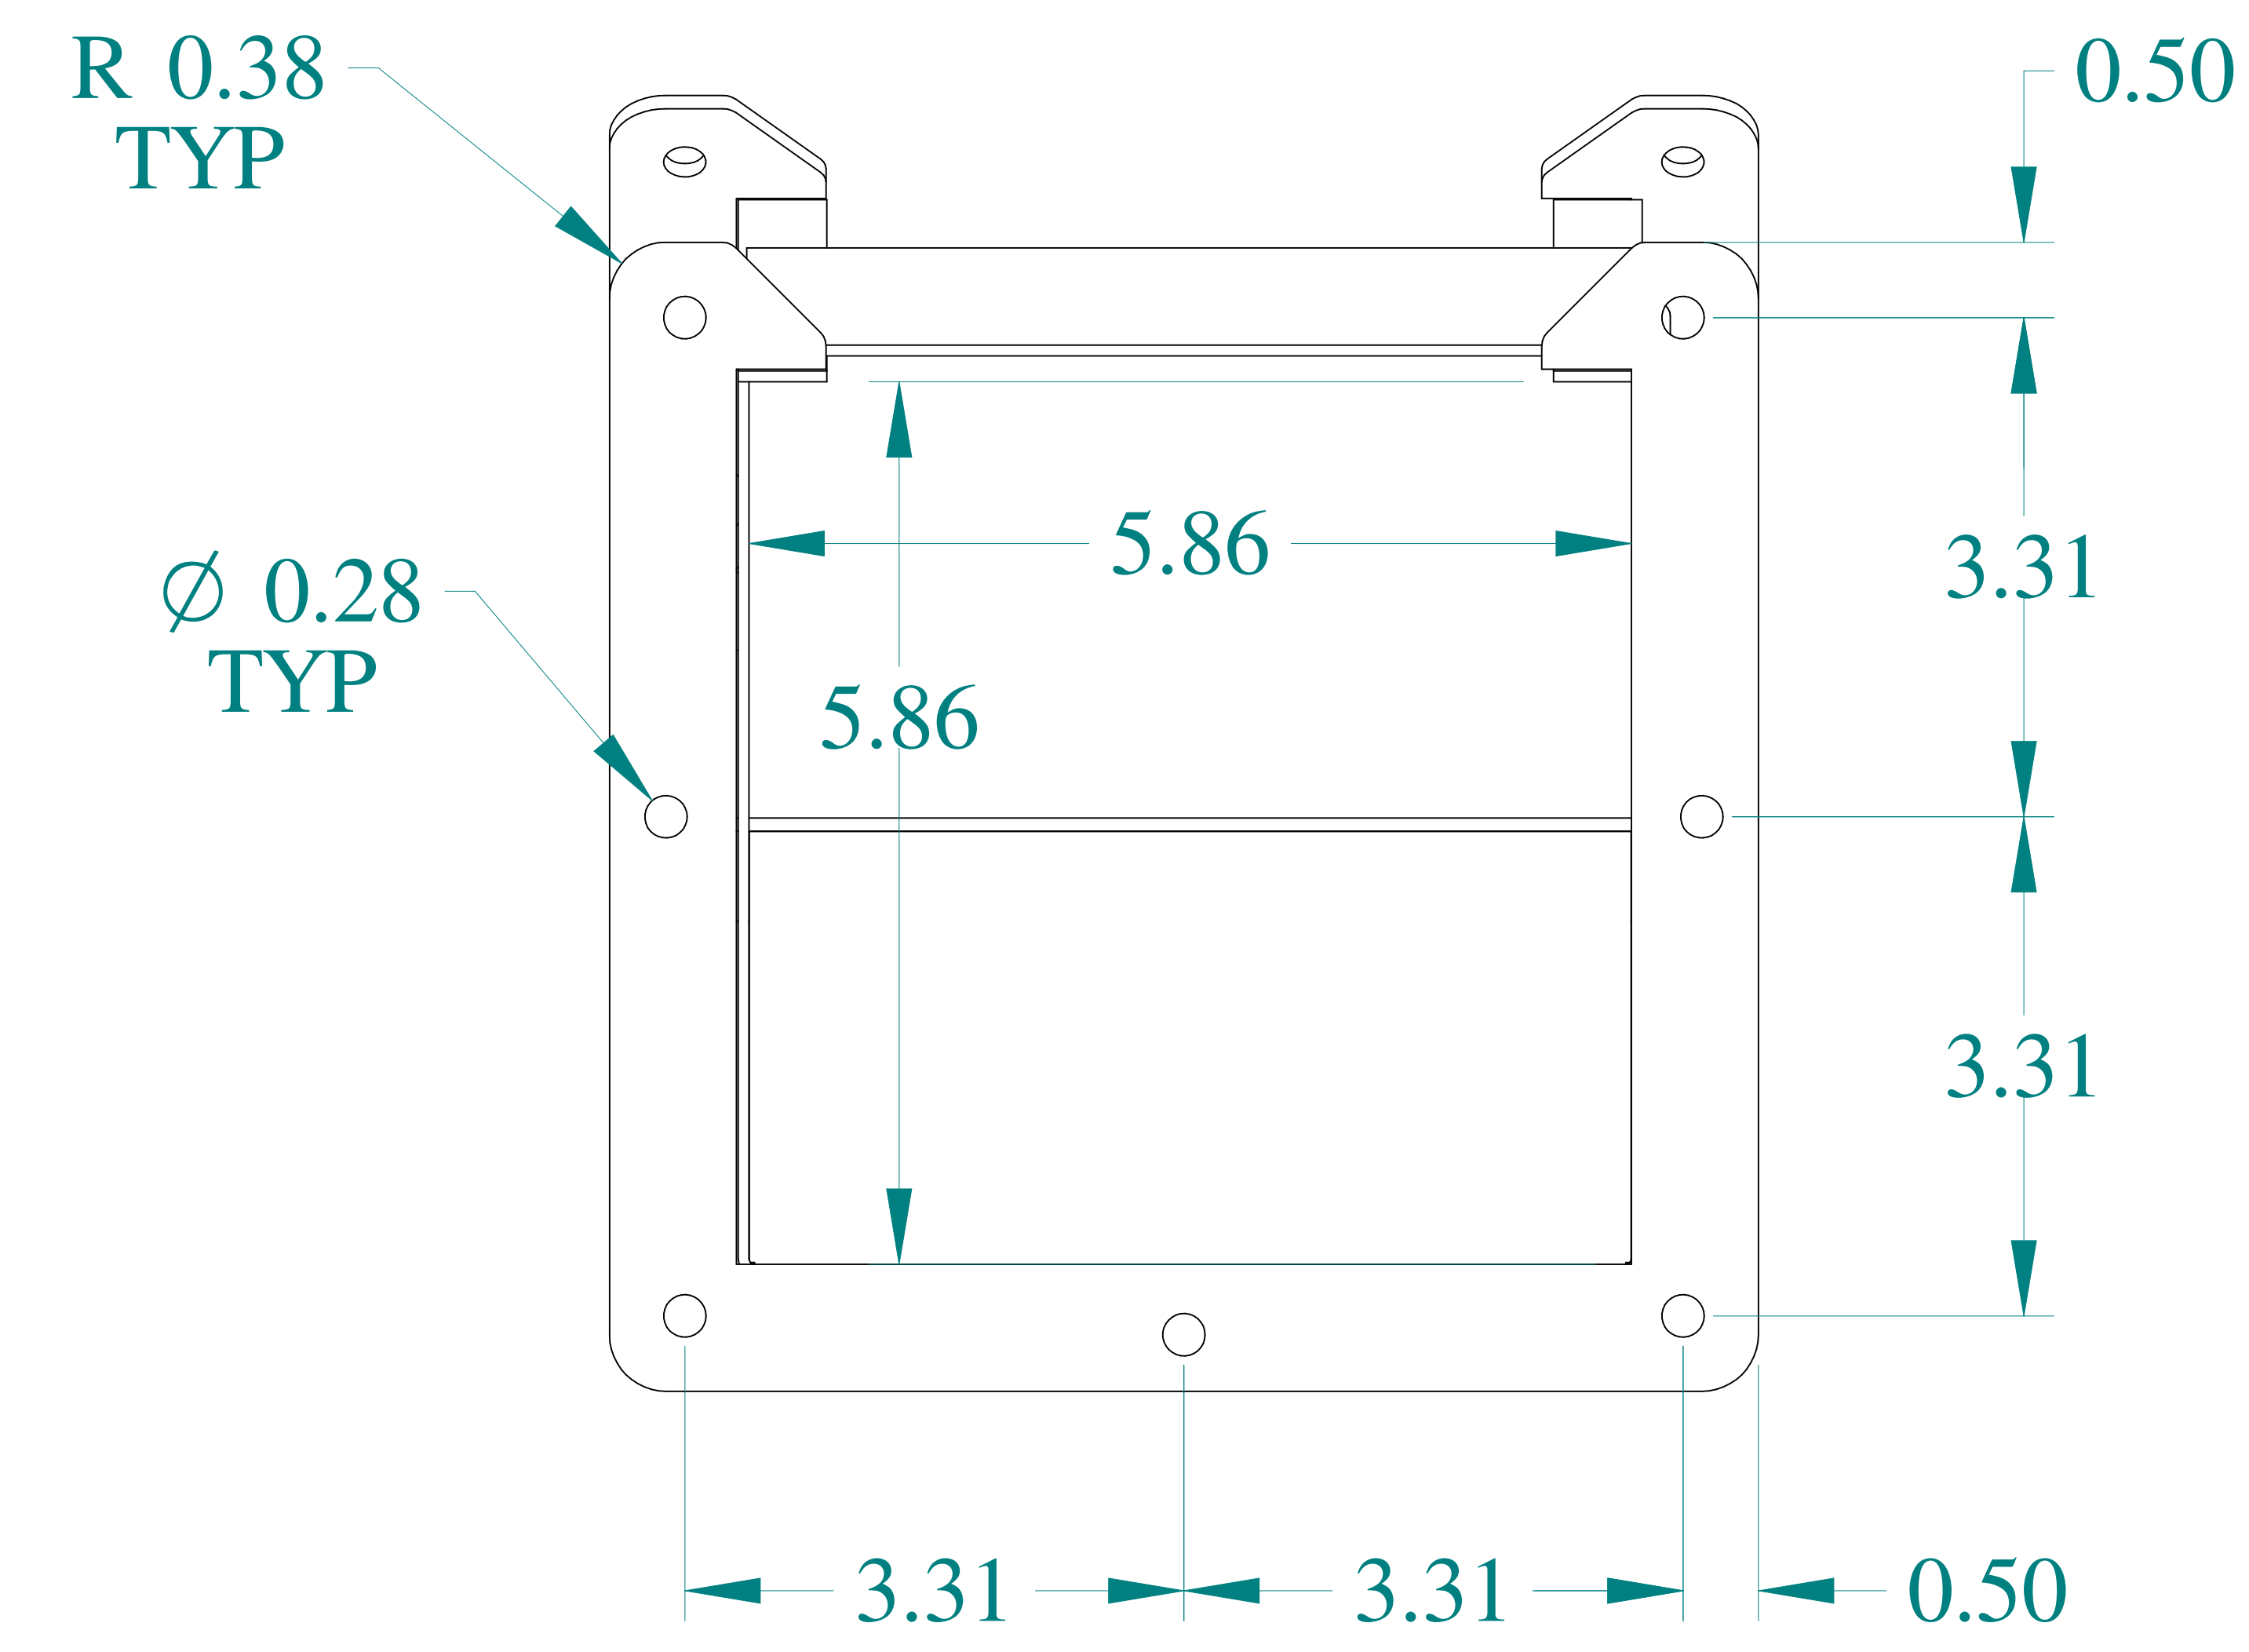

TOP VIEW

ISOMETRIC VIEWS

FRONT VIEW

SIDE VIEW

BACK VIEW

BOTTOM VIEW

HAMMOND
MANUFACTURING®

www.hammondmfg.com

Data subject to change without notice.

Part #: 1485D4P

Date: Mar. 24, 2019

Link: www.hammfg.com/1485D4P