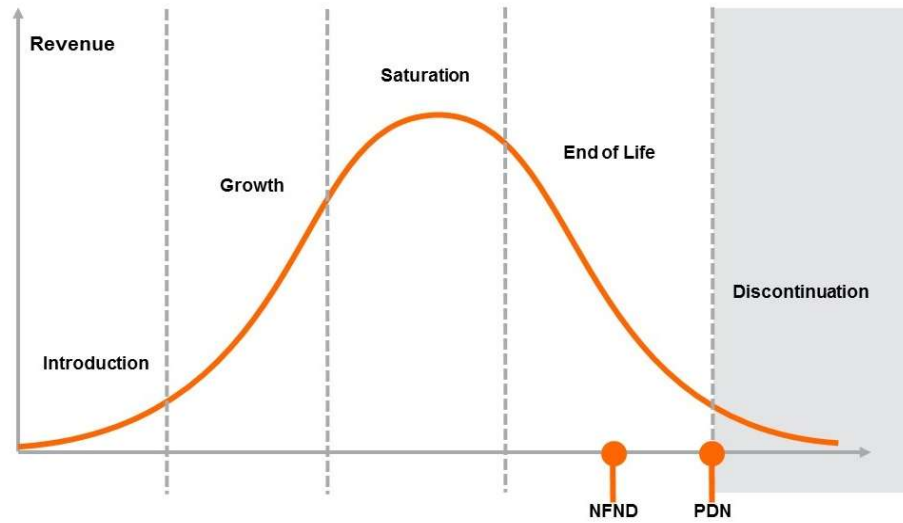

Product Or Individual Q-Code Discontinuation (acc. JEDEC J-STD-048)
OS-PDN-2021-045

15 April 2021

Last order: 15 July 2021
Last delivery: 15 October 2021

Please direct your feedback to your local Sales office.