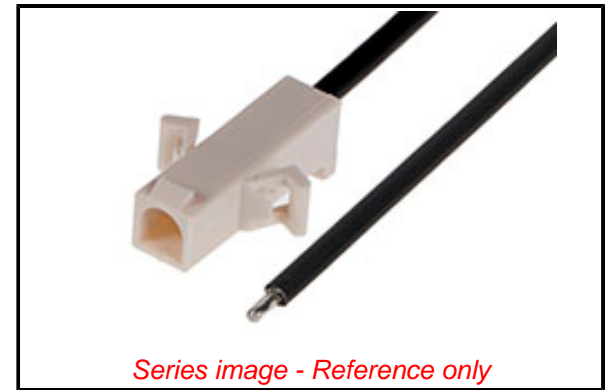

PLEASE CHECK WWW.MOLEX.COM FOR LATEST PART INFORMATION

Part Number: **2162931013**
Status: **Active**
Overview: Standard .093" Pin and Socket Connectors
Description: Standard .093" Male-to-Pigtail Off-the-Shelf (OTS) Cable Assembly, Single Row, 600.00mm Length, Tin (Sn) Plating, 1 Circuit, Natural

Documents:

3D Model	Datasheet (PDF)
Drawing (PDF)	RoHS Certificate of Compliance (PDF)
3D Model (PDF)	

General

Product Family	Cable Assemblies
Series	216293
Application	Power, Wire-to-Wire
Assembly Configuration	Single Ended Connector
Connector to Connector	Standard 093"-to-Pigtail
Overmolded	No
Overview	Standard .093" Pin and Socket Connectors
Product Name	Standard .093"
Type	Discrete Wire Assembly
UPC	193264735860

Physical

Cable Length	600.00mm
Circuits (Loaded)	1
Color - Resin	Natural
Gender	Male-Pigtail
Lock to Mating Part	Yes
Material - Metal	Brass
Material - Plating Mating	Tin
Material - Plating Termination	Tin
Material - Resin	Nylon
Net Weight	19.949/g
Number of Rows	1
Packaging Type	Bag
Pitch - Mating Interface	6.70mm
Plating min - Mating	0.508µm
Plating min - Termination	0.508µm
Single Ended	Yes
Termination Interface: Style	Crimp or Compression
Wire Insulation Diameter	1.65-4.06mm
Wire Size AWG	14
Wire/Cable Type	UL 1015

Electrical

Current - Maximum per Contact	12.0A
Voltage - Maximum	600V AC (RMS)/DC

Material Info

Reference - Drawing Numbers

Sales Drawing	2162931011-000

EU ELV

Not Relevant

EU RoHS

Compliant

REACH SVHC

Not Contained Per -
D(2021)4569-DC (8
July 2021)

Halogen-Free

Status

Not Low-Halogen

For more information, please visit [Contact US](#)

China ROHS

Not Reviewed

ELV

Not Relevant

RoHS Phthalates

Not Contained

Search Parts in this Series

[216293](#) Series

Mates With

Standard .093" Receptacle Housing
[19091016](#) , [19091019](#)