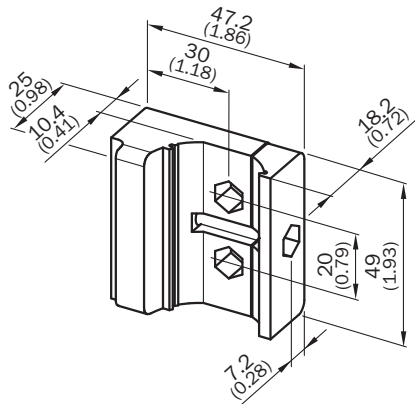

BEF-3SHABPKU2

SICK
Sensor Intelligence.

Ordering information

Type	Part no.
BEF-3SHABPKU2	2066048

Other models and accessories → www.sick.com/

Detailed technical data

Technical specifications

Accessory group	Terminal and alignment brackets
Accessory family	Alignment brackets
Material	Plastic
Packing unit	2 pieces
Description	QuickFix bracket for 1 device (e.g. sender or receiver)

Dimensional drawing (Dimensions in mm (inch))

SICK AT A GLANCE

SICK is one of the leading manufacturers of intelligent sensors and sensor solutions for industrial applications. A unique range of products and services creates the perfect basis for controlling processes securely and efficiently, protecting individuals from accidents and preventing damage to the environment.