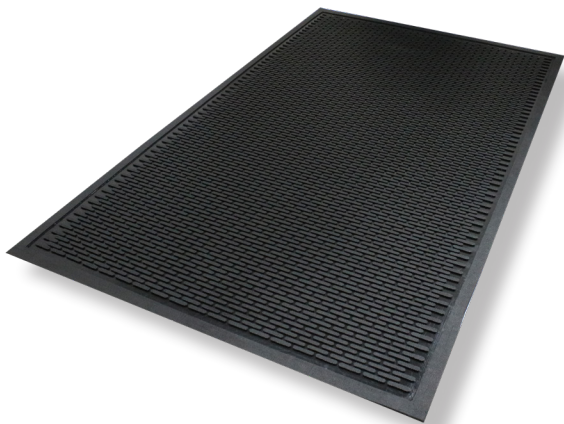

SuperScrape™ Mats

Scraper Mats • Outdoor

SuperScrape mats feature molded tread surface cleats that effectively scrape tough dirt and grime from shoes. They are ideal for use outside as a scraper mat or as a slip-resistant mat in wet areas.

- **Clean** – Surface cleats effectively remove and trap dirt and sand below shoe level to prevent tracking
- **Safe** – Slip-resistant even in wet environments; certified high-traction by the National Floor Safety Institute (NFSI)
- **Durable** – Grease/oil proof and chemical resistant
- **Easy to Clean** – Lightweight flexible design ensures easy handling and cleaning (shake off soil and hose off); can be commercially laundered or autoclave sterilized

Surface cleats
effectively remove dirt and sand
from shoes, and trap it below
shoe level to minimize tracking

SuperScrape™ Mats

Scraper Mats • Outdoor

Product No. 5555
Product No. 555*

Size (ft.)	Size (in.)	Product Weight*
2.5' x 3' *	29" x 34"	6.9 lbs.
3' x 5' *	34" x 55"	10.7 lbs.
3' x 10' *	34" x 111"	22.4 lbs.
4' x 6' *	45" x 68"	17.3 lbs.
4' x 8'	45" x 95"	23.9 lbs.
6' x 6'	68" x 68"	30 lbs.
6' x 8'	68" x 96"	43.8 lbs.