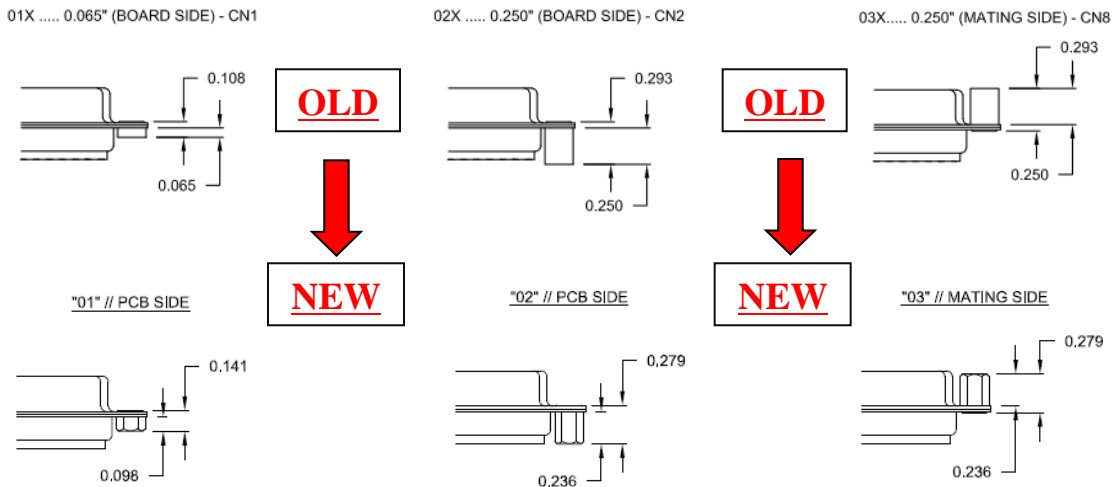

In efforts to improve our quality and match industry standards NorComp has changed the geometry of the hardware associated with the part numbers listed on the subsequent page.

The hardware change pertains to shape and length for the following hardware options shown below. The illustrations below provide a better understanding of the change (all units are in inches). If you have any technical questions, please reach out to [eng@norcomp.net](mailto:eng@norcomp.net).