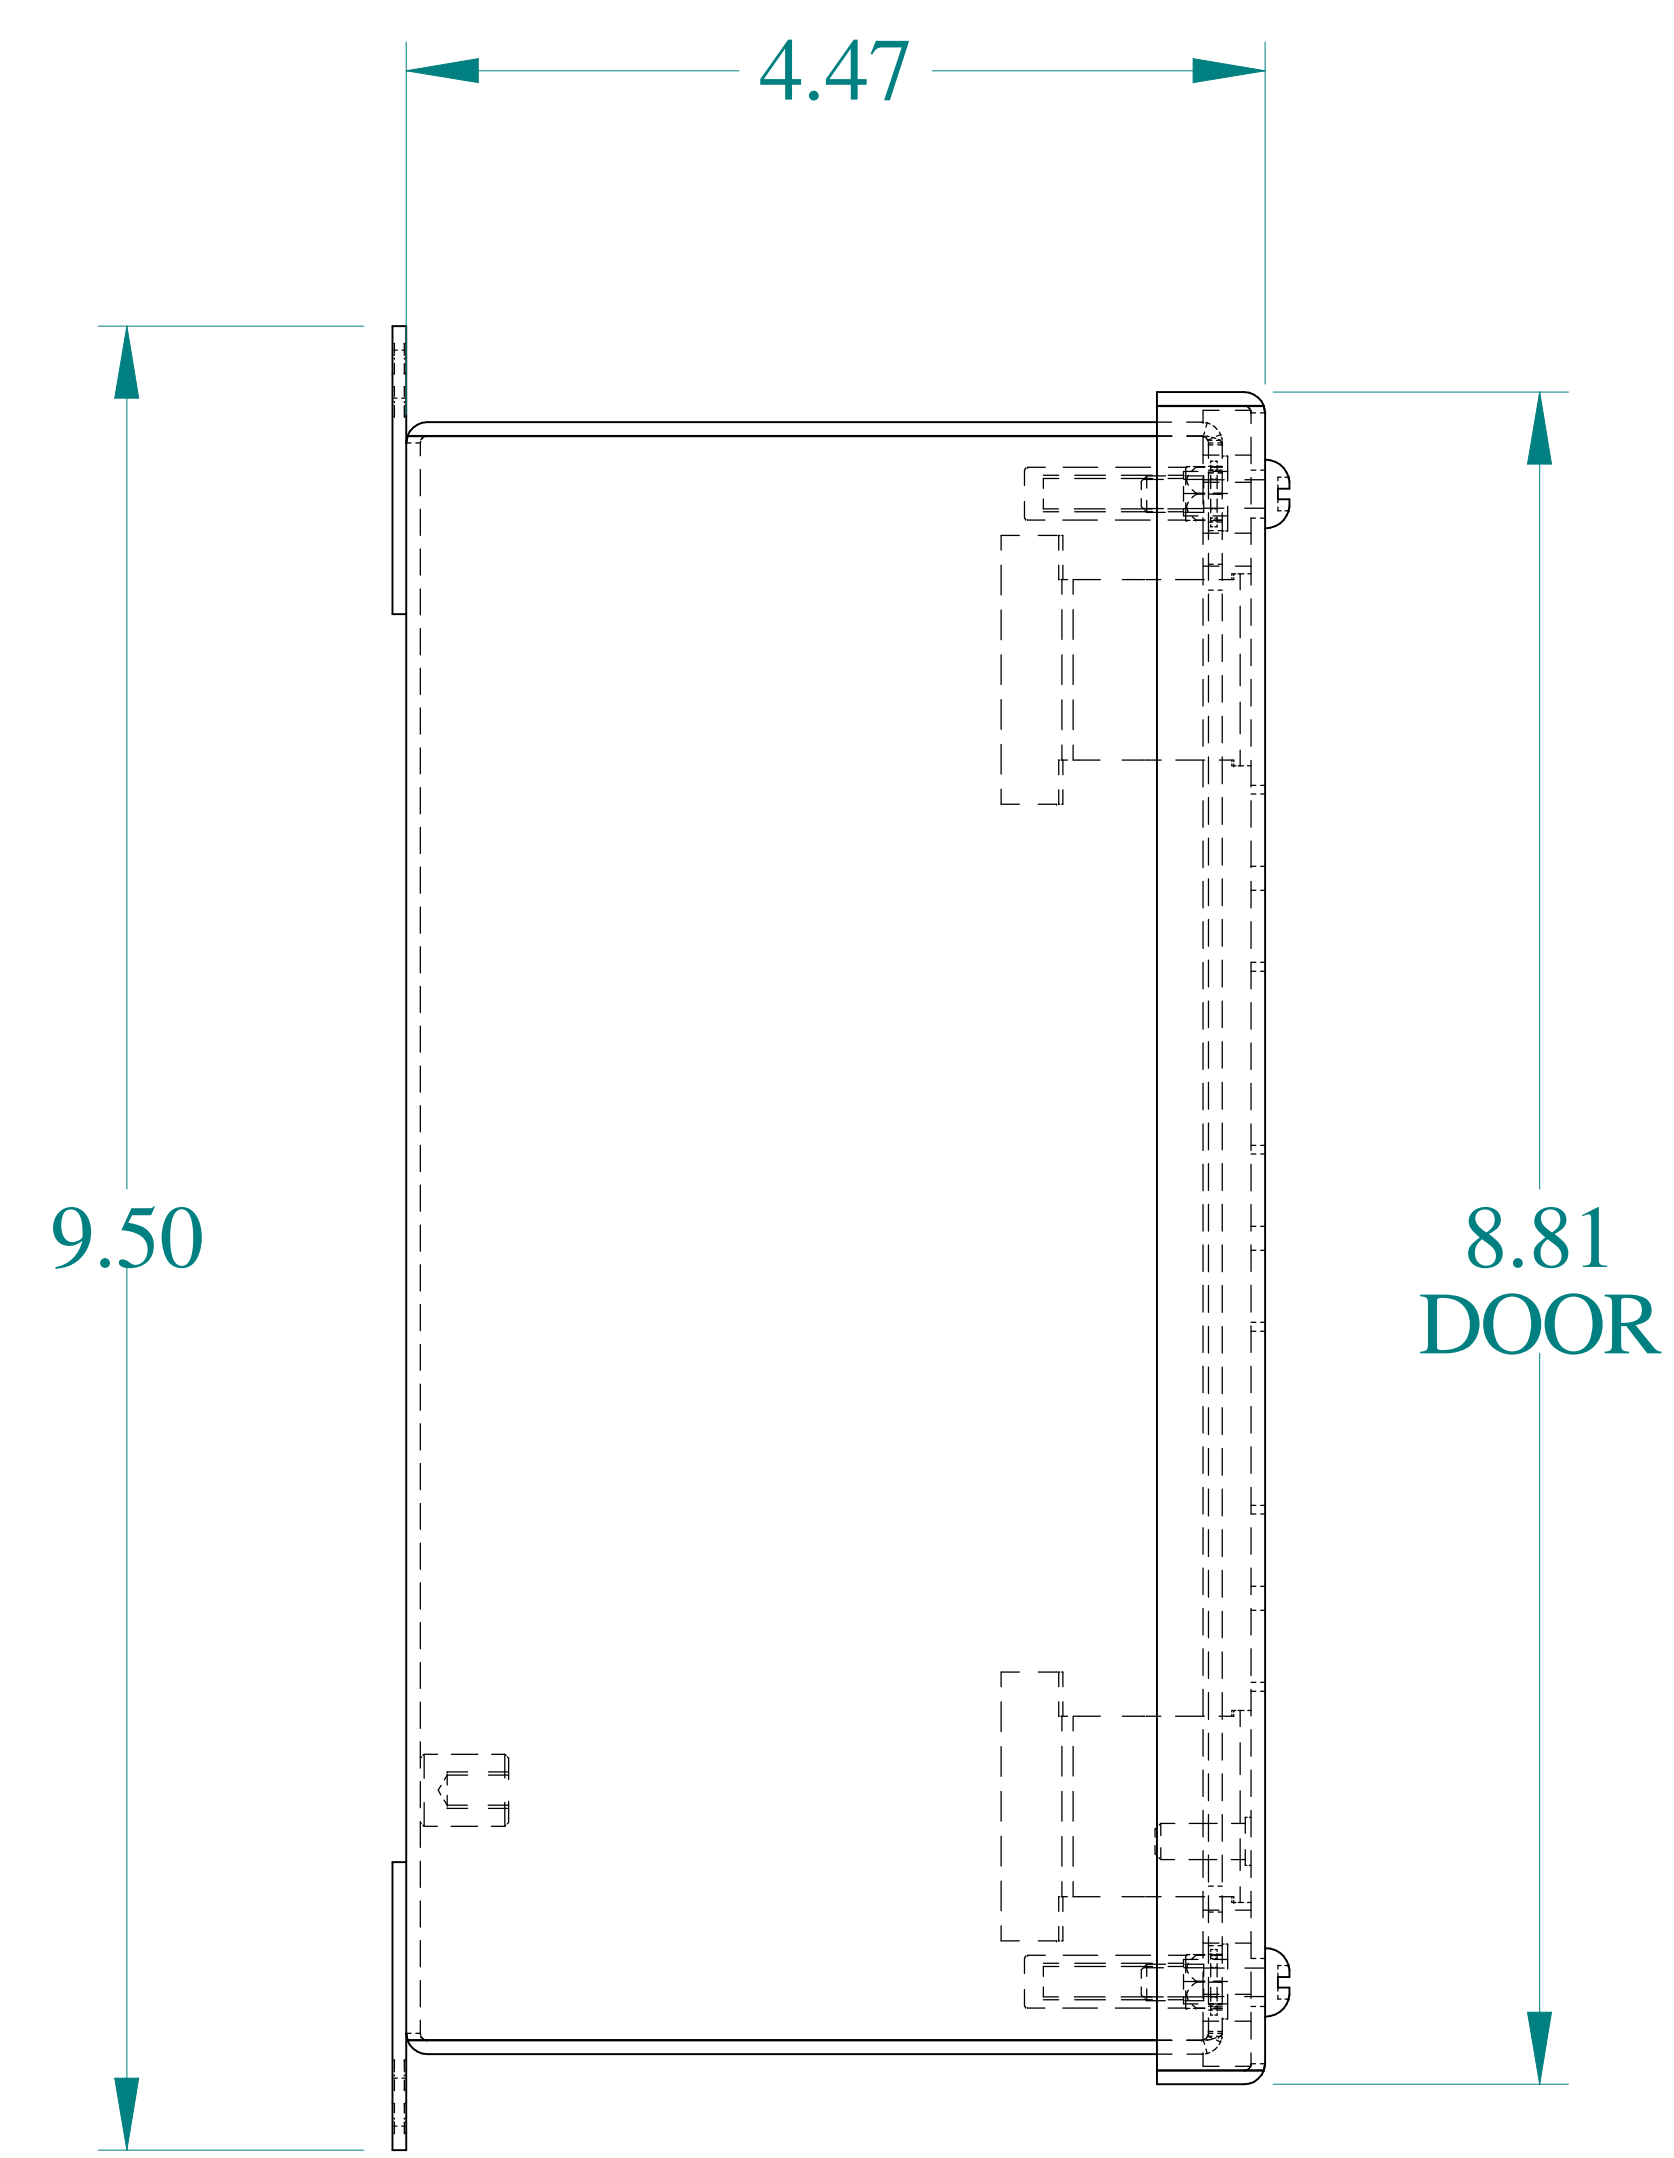

TOP VIEW

DETAIL Z
TYP

ISOMETRIC VIEWS

SIDE VIEW

FRONT VIEW

SIDE VIEW

BACK VIEW

BOTTOM VIEW

Data subject to change without notice.

Part # : MPB9

Date : Mar. 24, 2019

Link: www.hamfg.com/MPB9