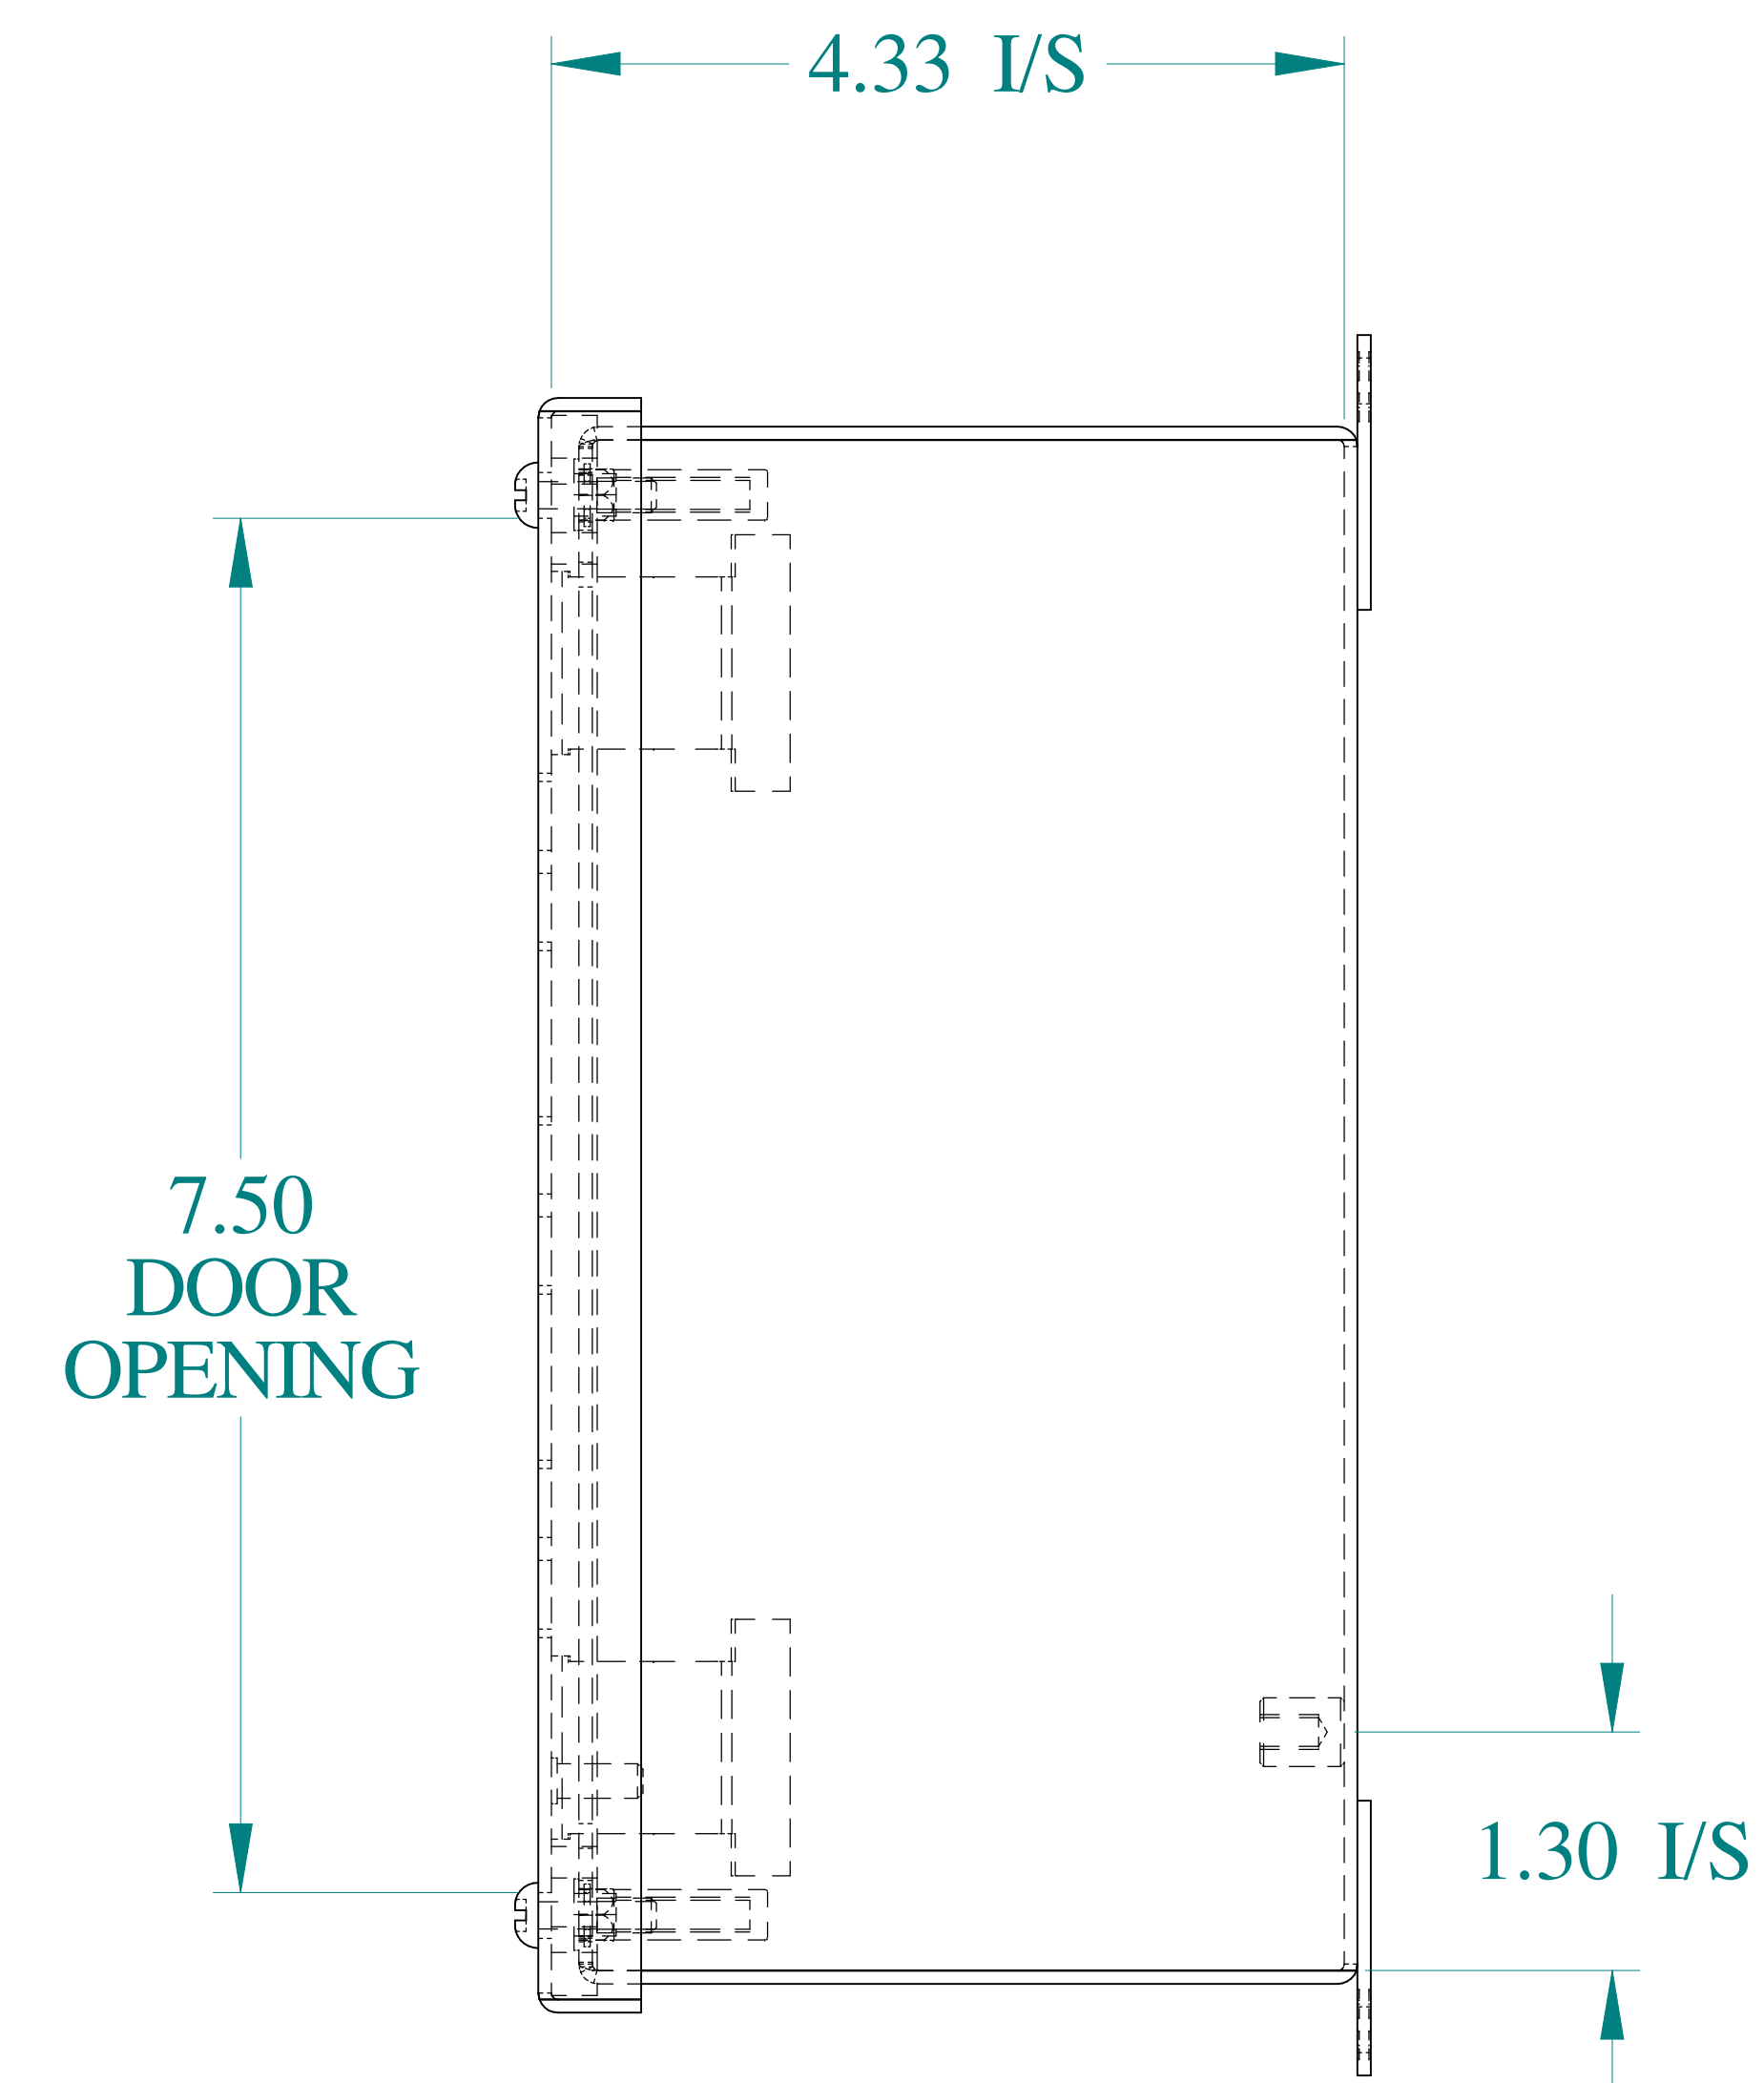

TOP VIEW

DETAIL Z
TYP

ISOMETRIC VIEWS

SIDE VIEW

FRONT VIEW

SIDE VIEW

BACK VIEW

BOTTOM VIEW

Data subject to change without notice.

Part # : MPB9

Date : Mar. 24, 2019

Link: www.hamfg.com/MPB9