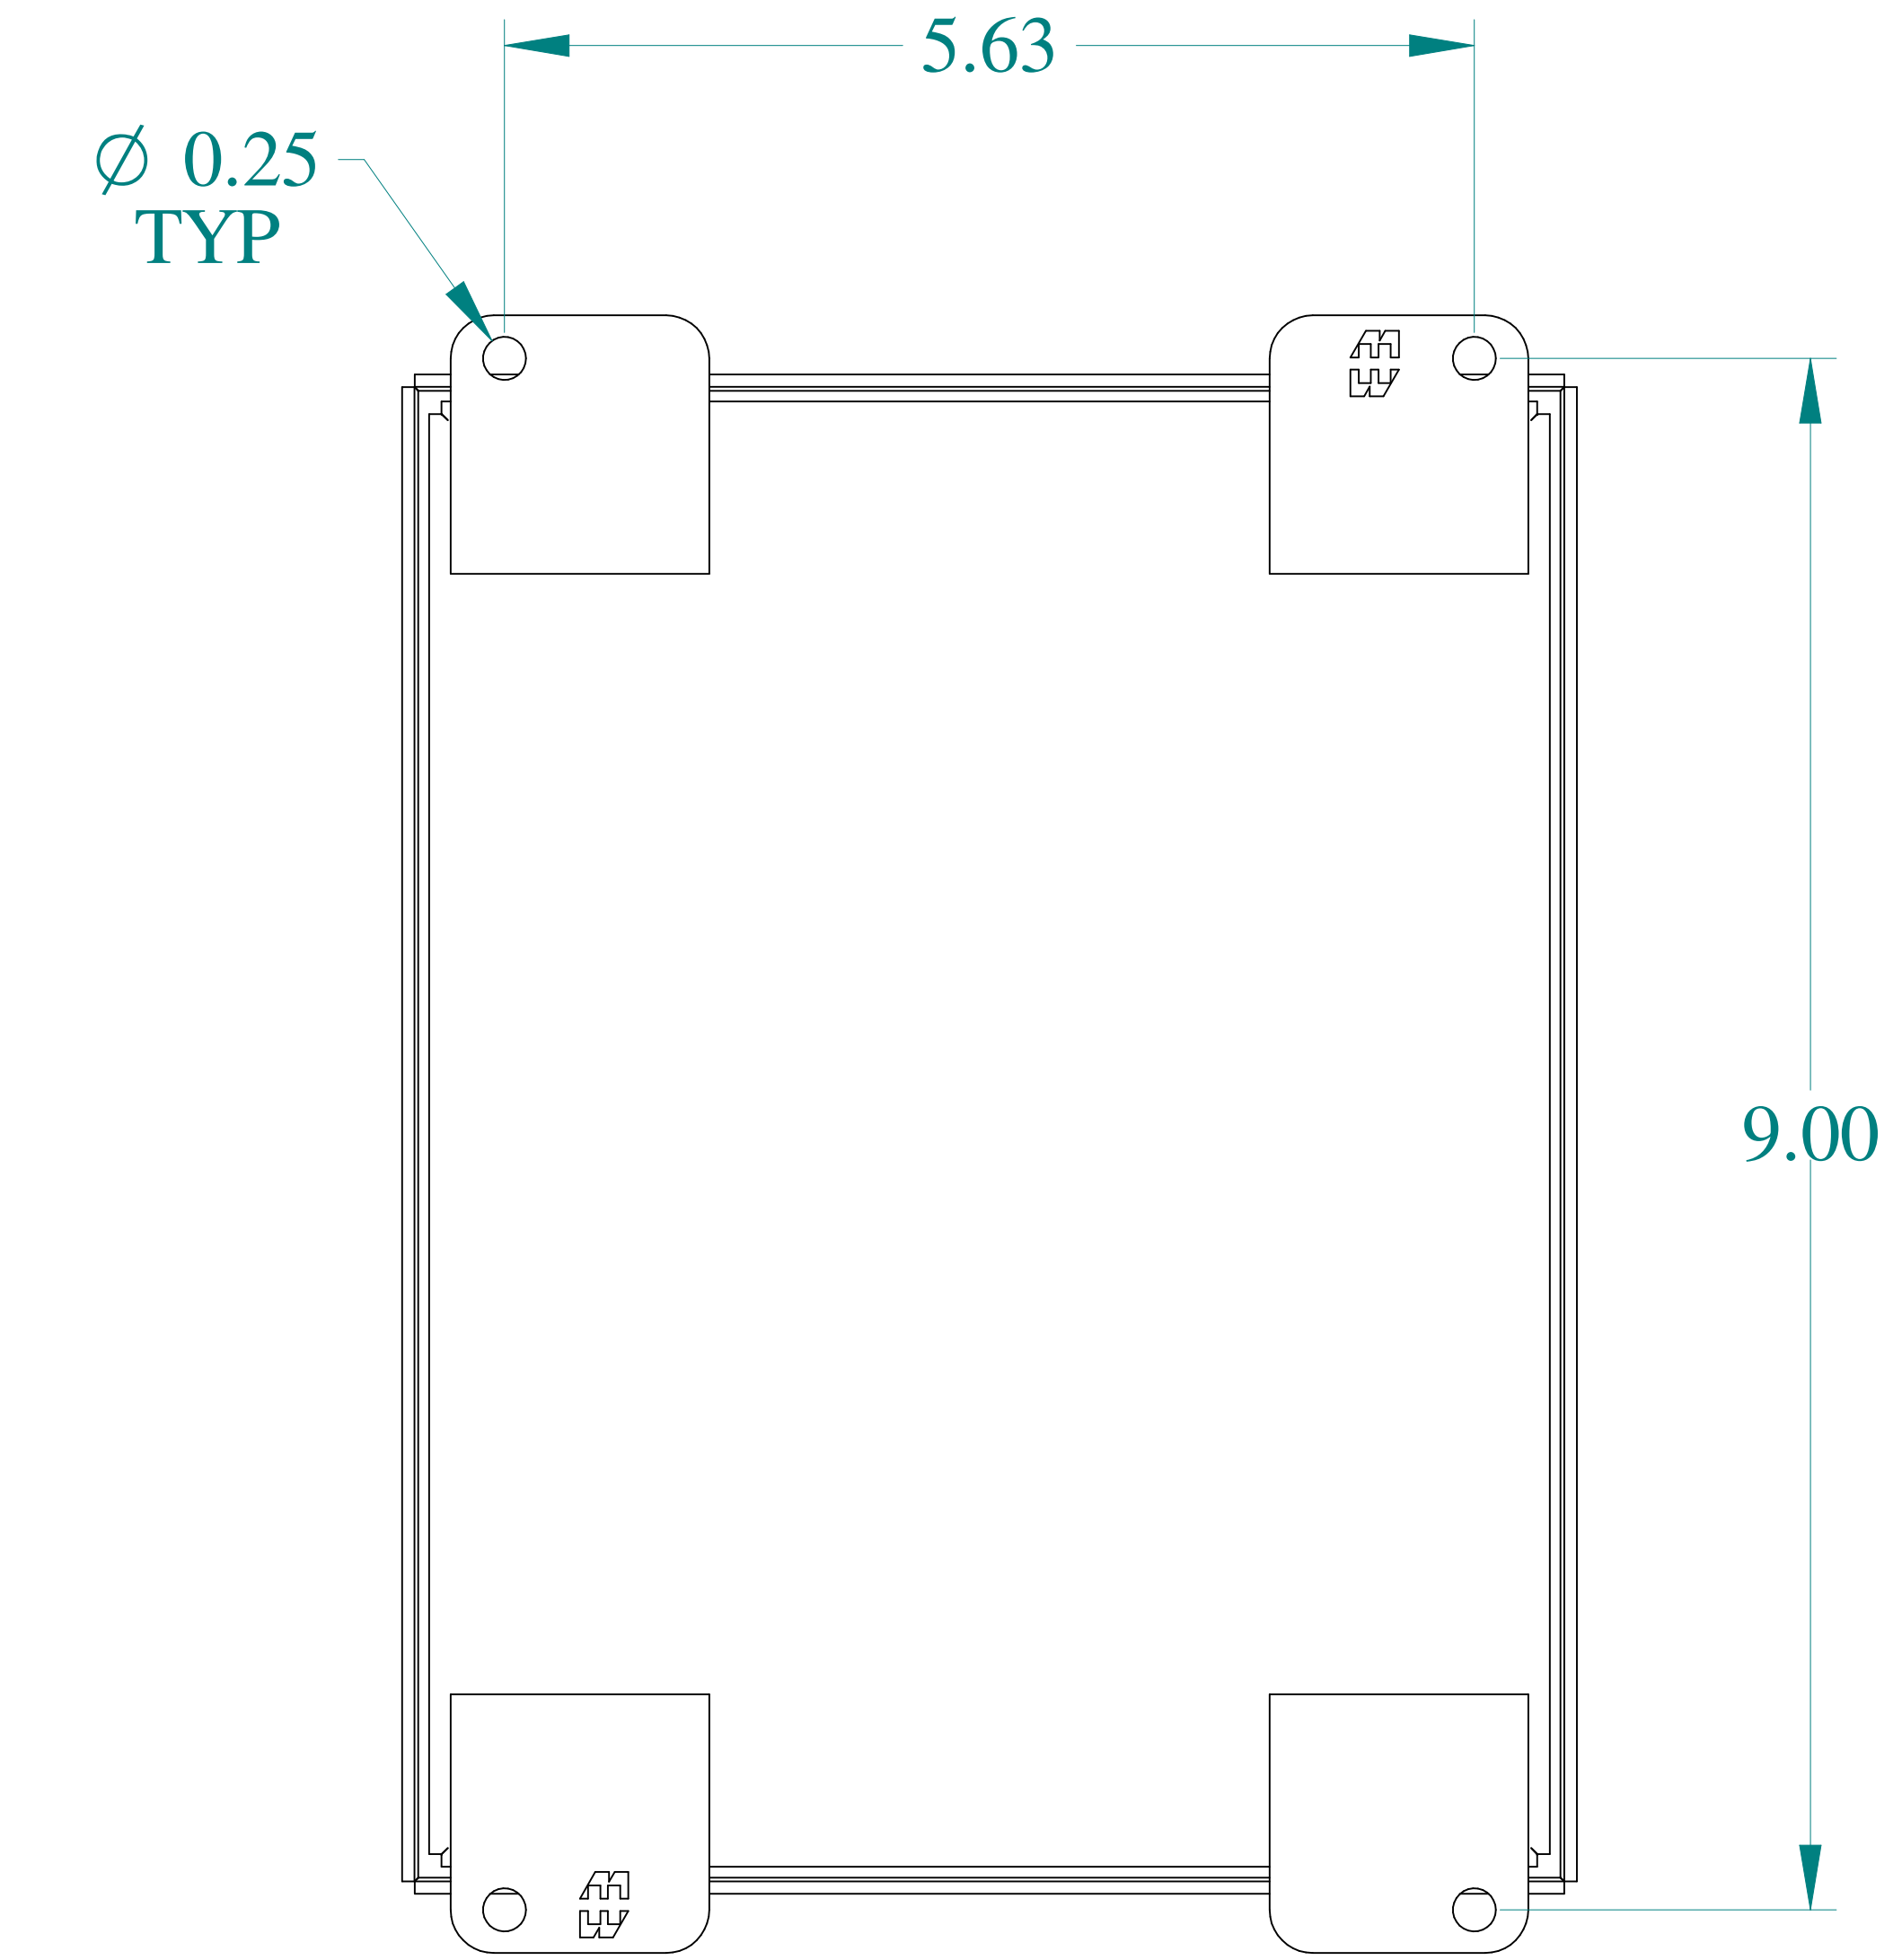

TOP VIEW

DETAIL Z
TYP

ISOMETRIC VIEWS

SIDE VIEW

FRONT VIEW

SIDE VIEW

BACK VIEW

BOTTOM VIEW

Data subject to change without notice.

Part # : MPB9

Date : Mar. 24, 2019

Link: www.hamfg.com/MPB9