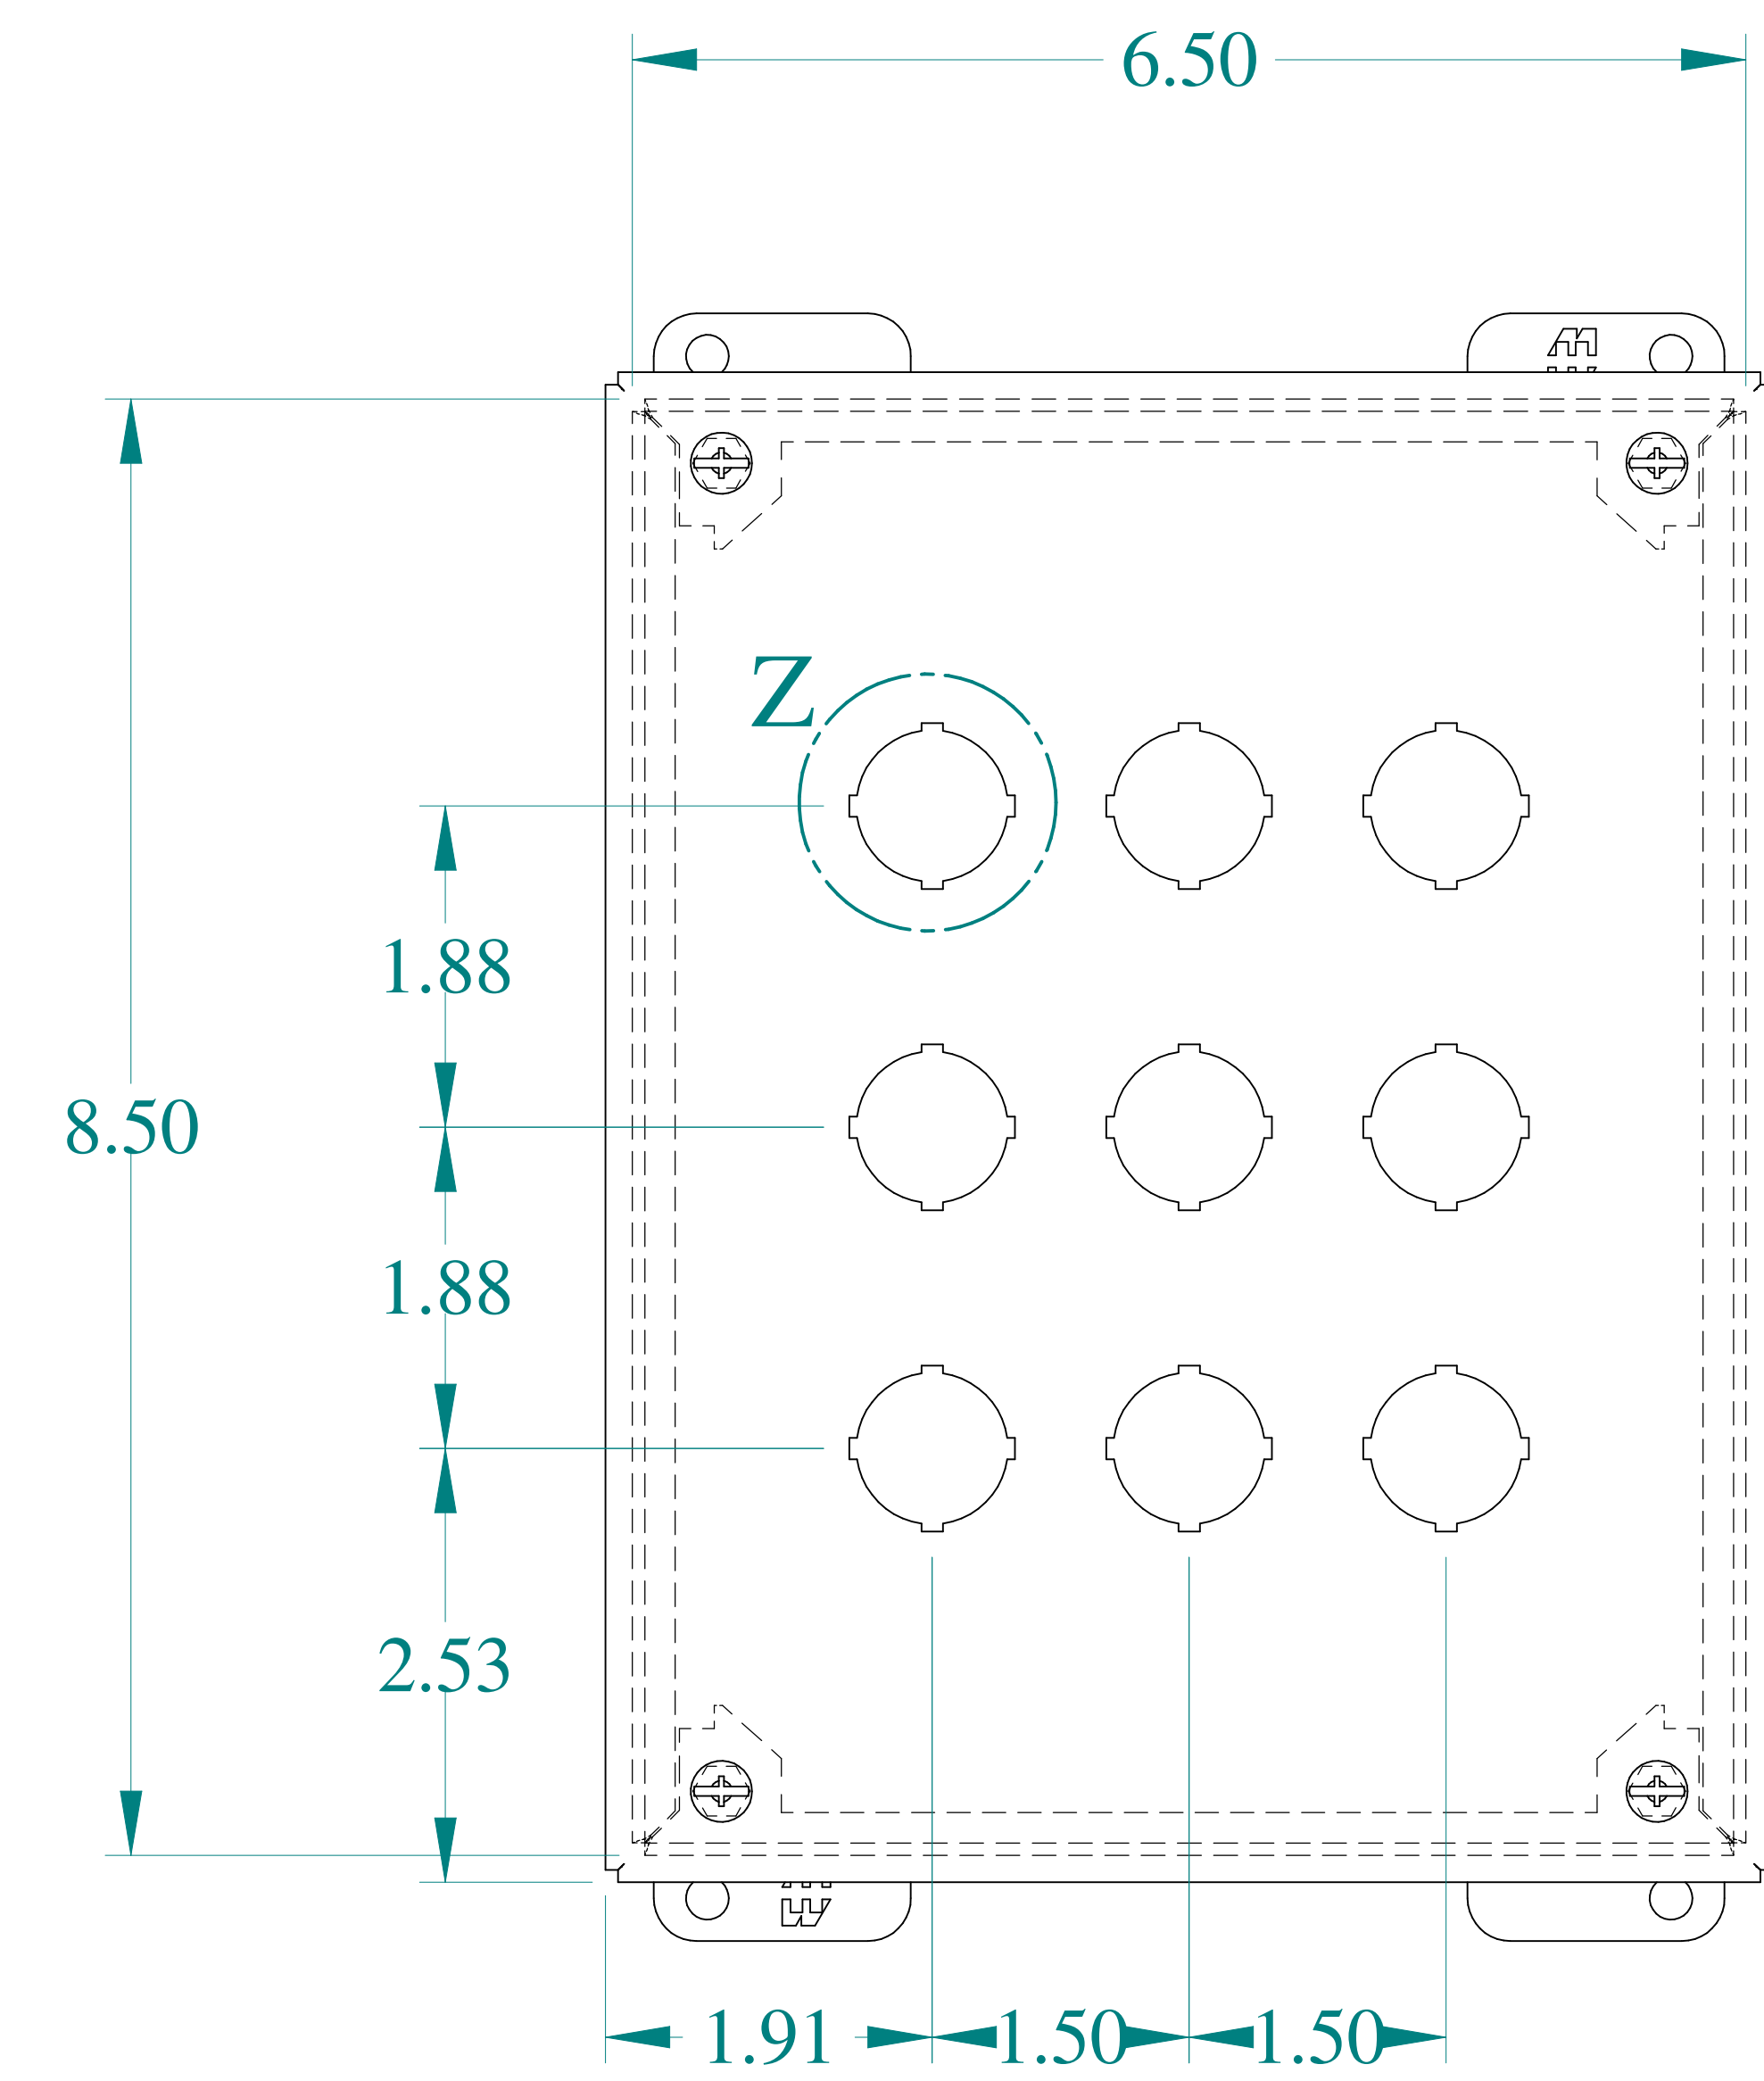

TOP VIEW

DETAIL Z
TYP

ISOMETRIC VIEWS

SIDE VIEW

FRONT VIEW

SIDE VIEW

BACK VIEW

BOTTOM VIEW

Data subject to change without notice.

Part # : MPB9

Date : Mar. 24, 2019

Link: www.hamfg.com/MPB9