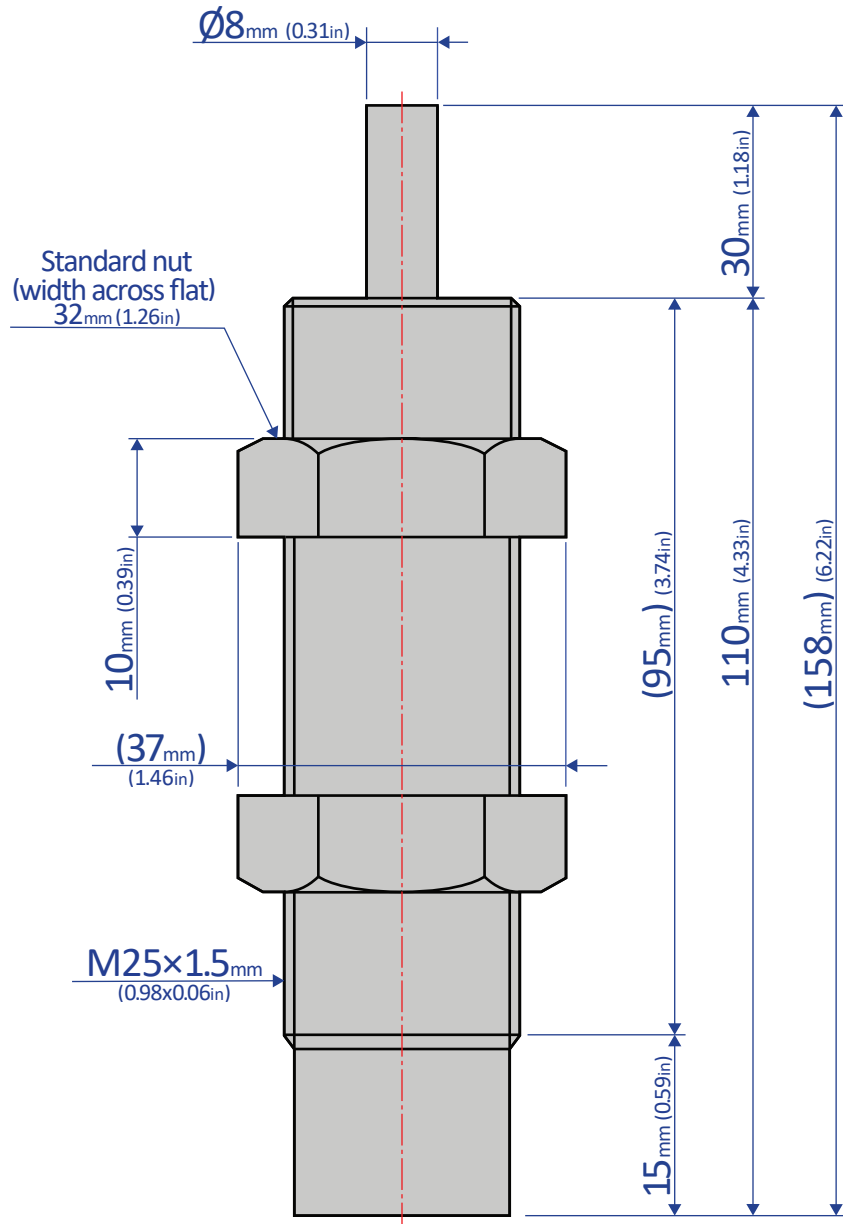

FK-2530M-S

SHOCK ABSORBER - FIXED

Bansbach
easylift[®]

50 West Drive • Melbourne, Florida 32904
(321) 253-1999 • www.easylift.com • www.damper.net